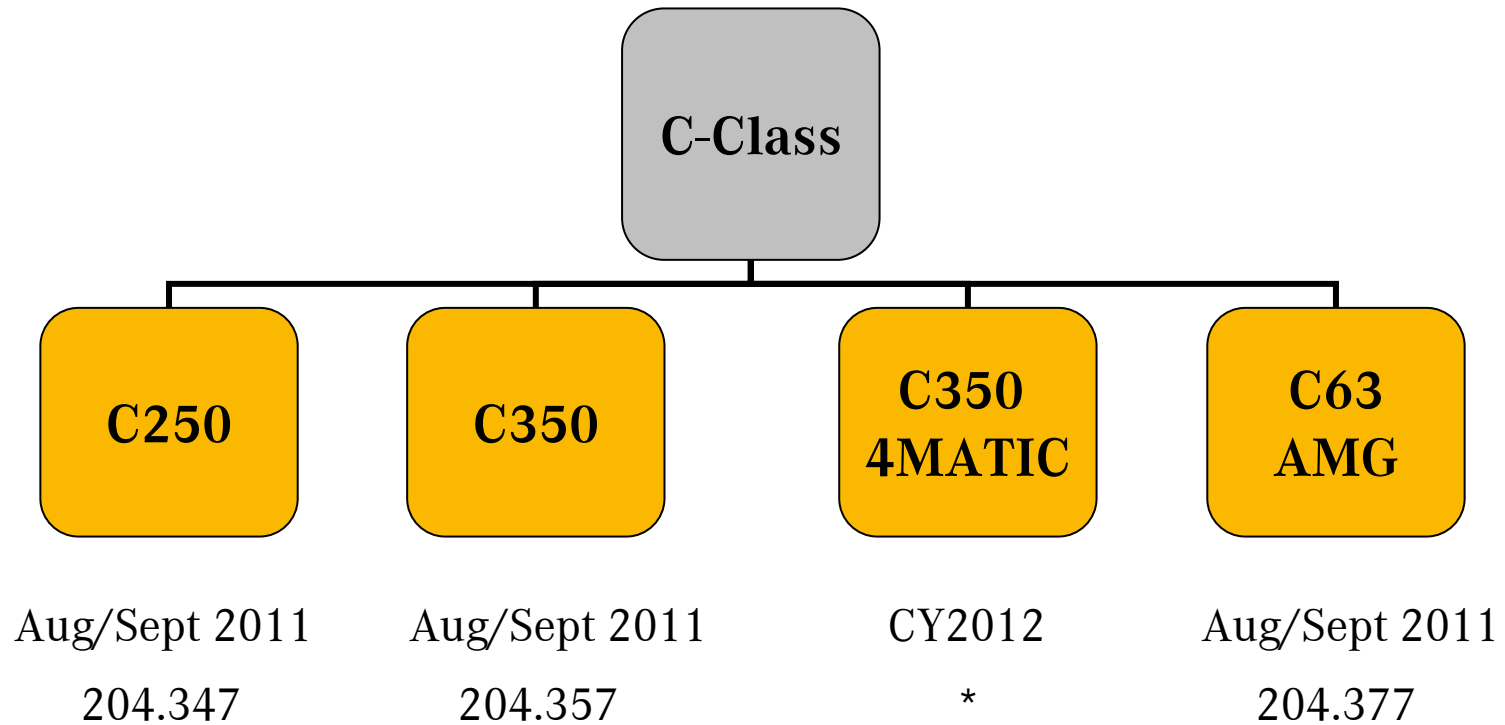

MY12 C-Class Coupe Primary Ordering Information

<u>Slide</u>	<u>Contents</u>
3	- Models
4-5	- MY12 Highlights
6	- Standard Equipment
7	- Paint
8-9	- Upholstery
10	- Trim
11-12	- Packages
13	- Stand-Alone Options
14	- VPC Installed Accessories
15	- SPC Options
16-18	- Specifications

MY12 C-Class Coupe (C204) Portfolio

* More details to follow at a later date