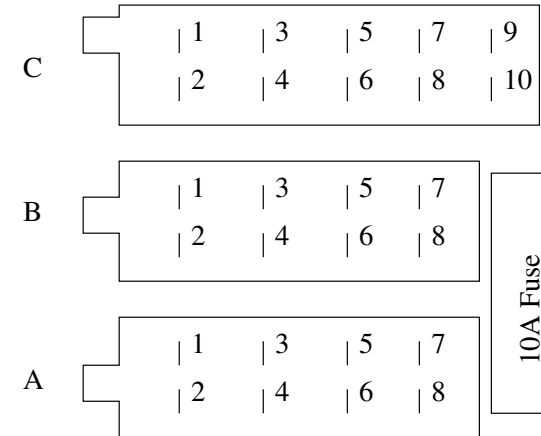

☉ Telephone Antenna?

☉ FM Antenna

D2B Optical I/O

Changer Connector

D3 → C6 (GND)
 D2 → C5 (12.54V)
 D1 → C4 (12.25V)

C1 red/brown
 C2 brown
 C3 n/c
 C4 blue/black (→D1)
 C5 red/black (→D2)
 C6 brown (→D3)
 C7 n/c
 C8 n/c
 C9 n/c
 C10 n/c

Mercedes

A1 n/c
 A2 green/black wire
 A3 yellow/black wire
 A4 thick red wire (12V)
 A5 black wire
 A6 n/c
 A7 n/c
 A8 thick brown wire (GND)

Becker Mexico

A1 speed dependant volume control
 A2 n/c
 A3 telephone mute
 A4 permanant plus (12V)
 A5 Automatic Antenna Control
 A6 Illumination
 A7 Switched Plus (ACC)
 A8 Chassis (GND)

Mercedes

B1 white
 B2 white/brown
 B3 orange
 B4 orange/brown
 B5 green
 B6 green/brown
 B7 pink
 B8 pink/brown

Becker Mexico

B1 rear right +
 B2 rear right -
 B3 front right +
 B4 front right -
 B5 front left +
 B6 front right -
 B7 rear left +
 B8 rear left -