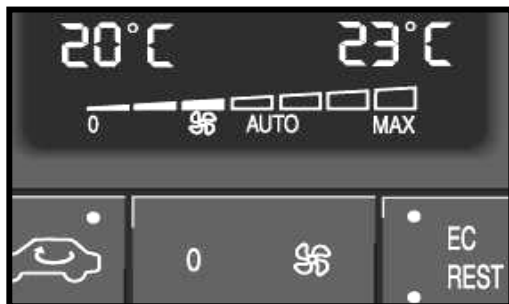

Blower Motor (A32m1) and Regulator (A32n1)

- C240 & G500, 12 manual settings
+ Automatic

- C320, 7 manual settings
+ Automatic

NOTE: Blower motor is switched off while cranking engine.