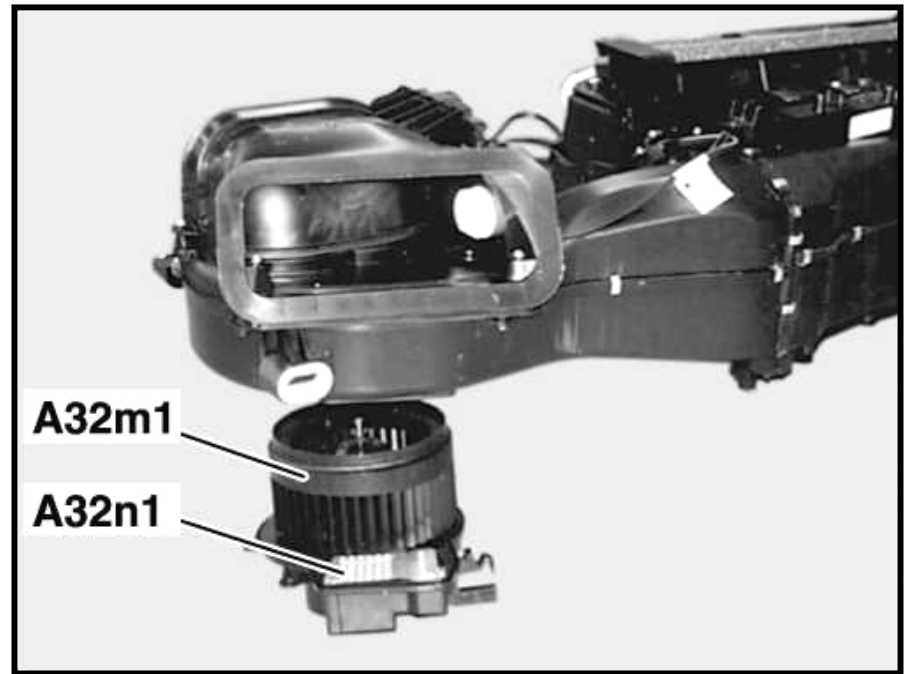

Blower Motor (A32m1) and Regulator (A32n1)

- C240 & G500, 12 manual settings
+ Automatic

- C320, 7 manual settings
+ Automatic

NOTE: Blower motor is switched off while cranking engine.