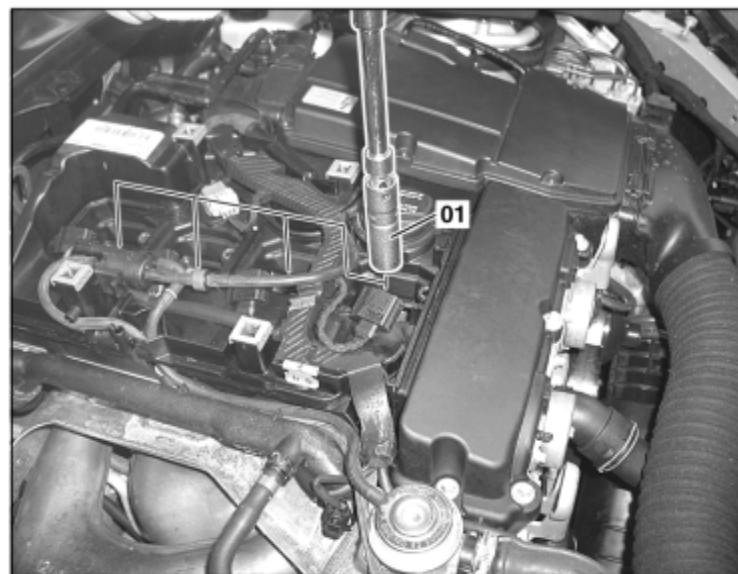

| | | |
|-----------------|---------------------|--------|
| AP15.10-P-1580P | Replace spark plugs | 5.2.04 |
|-----------------|---------------------|--------|

ENGINE 271.948

P15.10-2111-08

01  Spark plug wrench
1 Engine cover

T1/1 Cylinder 1 ignition coil
T1/2 Cylinder 2 ignition coil

T1/3 Cylinder 3 ignition coil
T1/4 Cylinder 4 ignition coil

Modification notes

| | | | |
|---------|-----------------------------------|---|--------------------|
| 21.4.04 | Value changed from 25 Nm to 28 Nm | Value in series 1001 modified on engine 271 | BA15.10-P-1001-01C |
|---------|-----------------------------------|---|--------------------|