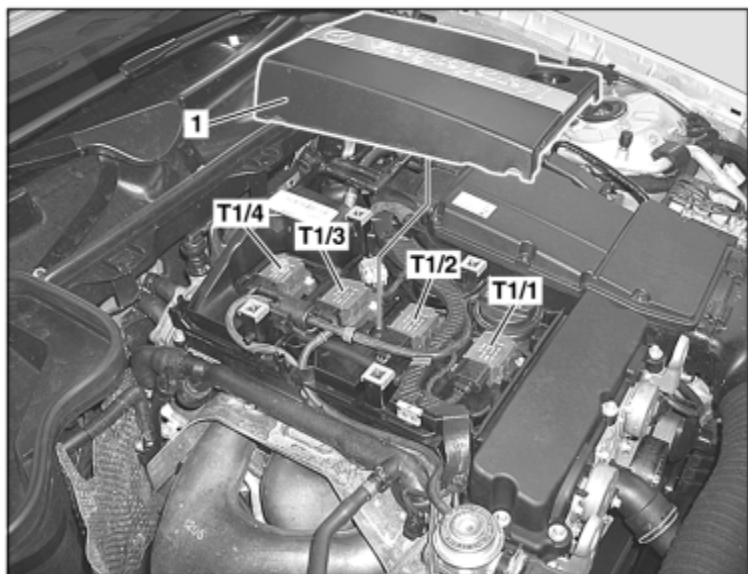

| | | |
|-----------------|---------------------|--------|
| AP15.10-P-1580P | Replace spark plugs | 5.2.04 |
|-----------------|---------------------|--------|

ENGINE 271.948

P15.10-2111-08

01  Spark plug wrench
1 Engine cover

T1/1 Cylinder 1 ignition coil
T1/2 Cylinder 2 ignition coil

T1/3 Cylinder 3 ignition coil
T1/4 Cylinder 4 ignition coil

Modification notes

| | | | |
|---------|-----------------------------------|---|--------------------|
| 21.4.04 | Value changed from 25 Nm to 28 Nm | Value in series 1001 modified on engine 271 | BA15.10-P-1001-01C |
|---------|-----------------------------------|---|--------------------|