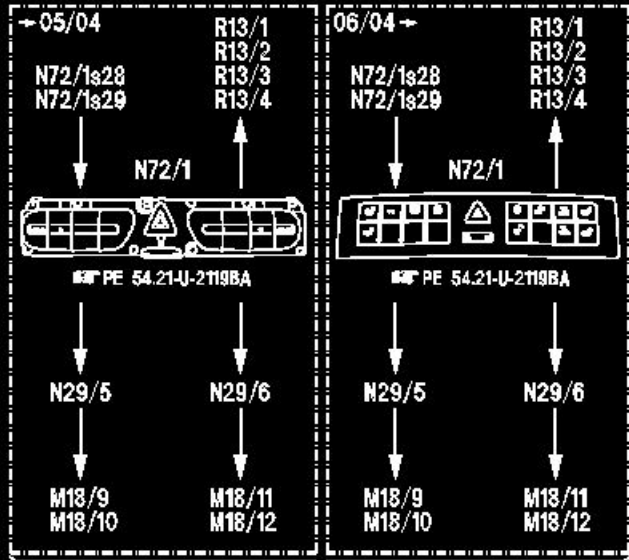

Shown on model 209.3*N72/1 Upper control panel control unit**N72/1e1 Automatic child seat recognition airbag OFF indicator lamp**N72/1s1 ESP OFF switch**N72/1s4 Rear head restraints switch**N72/1s5 Hazard warning system switch*
*N72/1s8 PTS OFF switch (with code (220) Parktronic System (PTS))**N72/1s9 Rear blind switch (on model 209.3 with code (540) Electric rear window roller blind)**N72/1s10 Left front HS [SIH] switch (with code (873) Heated left and right front seats or with code (401) Front deluxe seats, incl. seat heating and seat ventilation)**N72/1s11 Right front HS [SIH] switch (with code (873) Heated left and right front seats or with code (401) Front deluxe seats, incl. seat heating and seat ventilation)**N72/1s13 Left front seat ventilation switch (with code (401) Front deluxe seats, incl. seat heating and seat ventilation)*

P54.21-2528-10

*N72/1s14 Right front seat ventilation switch (with code (401) Front deluxe seats, incl. seat heating and seat ventilation)**N72/1s16 'Unlock CL [ZV]' interior switch**N72/1s19 IRS OFF switch (with code (882) Interior monitoring (only with ATA))**N72/1s26 'Lock CL [ZV]' interior switch**N72/1s27 TS [AS] OFF switch and ATA [EDW] function indicator (with code (551) Anti-theft alarm system (ATA [EDW]))*

M10/1

PE 54.21-U-2106BA

CAN-B