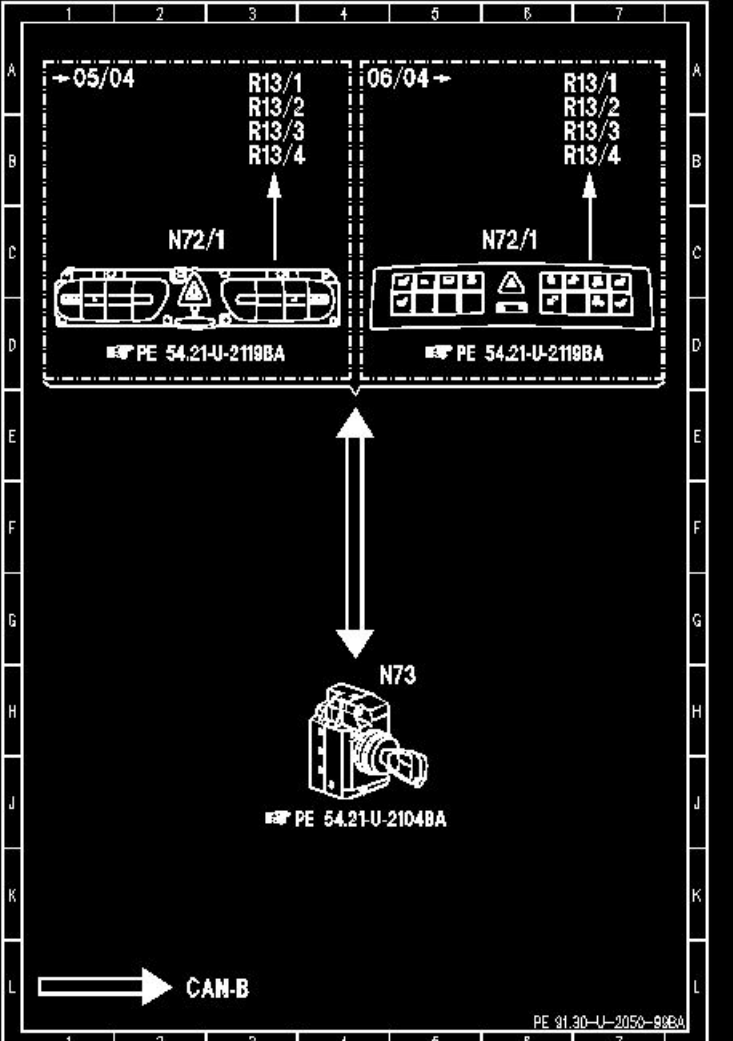

Shown on model 209.3*N72/1 Upper control panel control unit**N72/1e1 Automatic child seat recognition airbag OFF indicator lamp**N72/1s1 ESP OFF switch**N72/1s4 Rear head restraints switch**N72/1s5 Hazard warning system switch*
*N72/1s8 PTS OFF switch (with code (220) Parktronic System (PTS))**N72/1s9 Rear blind switch (on model 209.3 with code (540) Electric rear window roller blind)**N72/1s10 Left front HS [SIH] switch (with code (873) Heated left and right front seats or with code (401) Front deluxe seats, incl. seat heating and seat ventilation)**N72/1s11 Right front HS [SIH] switch (with code (873) Heated left and right front seats or with code (401) Front deluxe seats, incl. seat heating and seat ventilation)**N72/1s13 Left front seat ventilation switch (with code (401) Front deluxe seats, incl. seat heating and seat ventilation)*

P54.21-2528-10

*N72/1s14 Right front seat ventilation switch (with code (401) Front deluxe seats, incl. seat heating and seat ventilation)**N72/1s16 'Unlock CL [ZV]' interior switch**N72/1s19 IRS OFF switch (with code (882) Interior monitoring (only with ATA))**N72/1s26 'Lock CL [ZV]' interior switch**N72/1s27 TS [AS] OFF switch and ATA [EDW] function indicator (with code (551) Anti-theft alarm system (ATA [EDW]))*

→ CAN-B

REAR

SUN

SHADE

PE 54.21-U-2104BA

PE 54.21-U-2108BC

K74

M24

M10/1

PE 54.21-U-2106BA

CAN-B