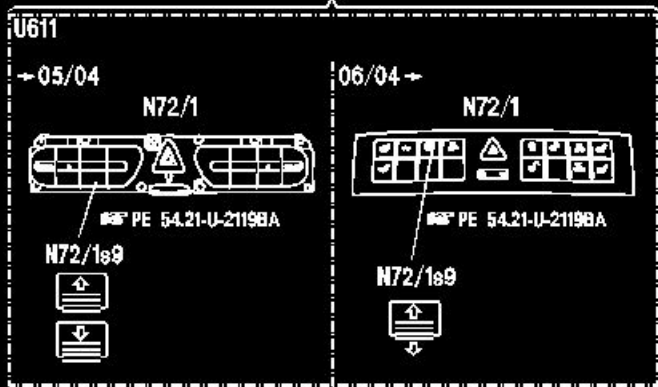

REAR

SUN

SHADE

K74

M24

CAN-B