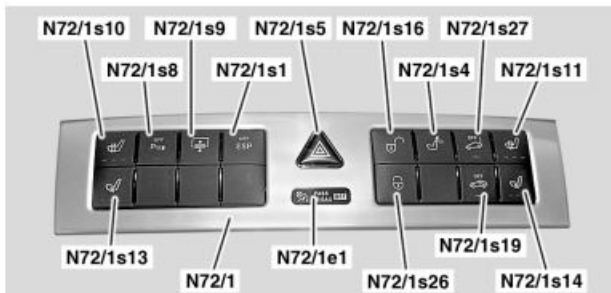

Shown on model 209.3*N72/1 Upper control panel control unit**N72/1e1 Automatic child seat recognition airbag OFF indicator lamp**N72/1s1 ESP OFF switch**N72/1s4 Rear head restraints switch**N72/1s5 Hazard warning system switch*
*N72/1s8 PTS OFF switch (with code (220) Parktronic System (PTS))**N72/1s9 Rear blind switch (on model 209.3 with code (540) Electric rear window roller blind)**N72/1s10 Left front HS [SIH] switch (with code (873) Heated left and right front seats or with code (401) Front deluxe seats, incl. seat heating and seat ventilation)**N72/1s11 Right front HS [SIH] switch (with code (873) Heated left and right front seats or with code (401) Front deluxe seats, incl. seat heating and seat ventilation)**N72/1s13 Left front seat ventilation switch (with code (401) Front deluxe seats, incl. seat heating and seat ventilation)*

P54.21-2528-10

*N72/1s14 Right front seat ventilation switch (with code (401) Front deluxe seats, incl. seat heating and seat ventilation)**N72/1s16 'Unlock CL [ZV]' interior switch**N72/1s19 IRS OFF switch (with code (882) Interior monitoring (only with ATA))**N72/1s26 'Lock CL [ZV]' interior switch**N72/1s27 TS [AS] OFF switch and ATA [EDW] function indicator (with code (551) Anti-theft alarm system (ATA [EDW]))*