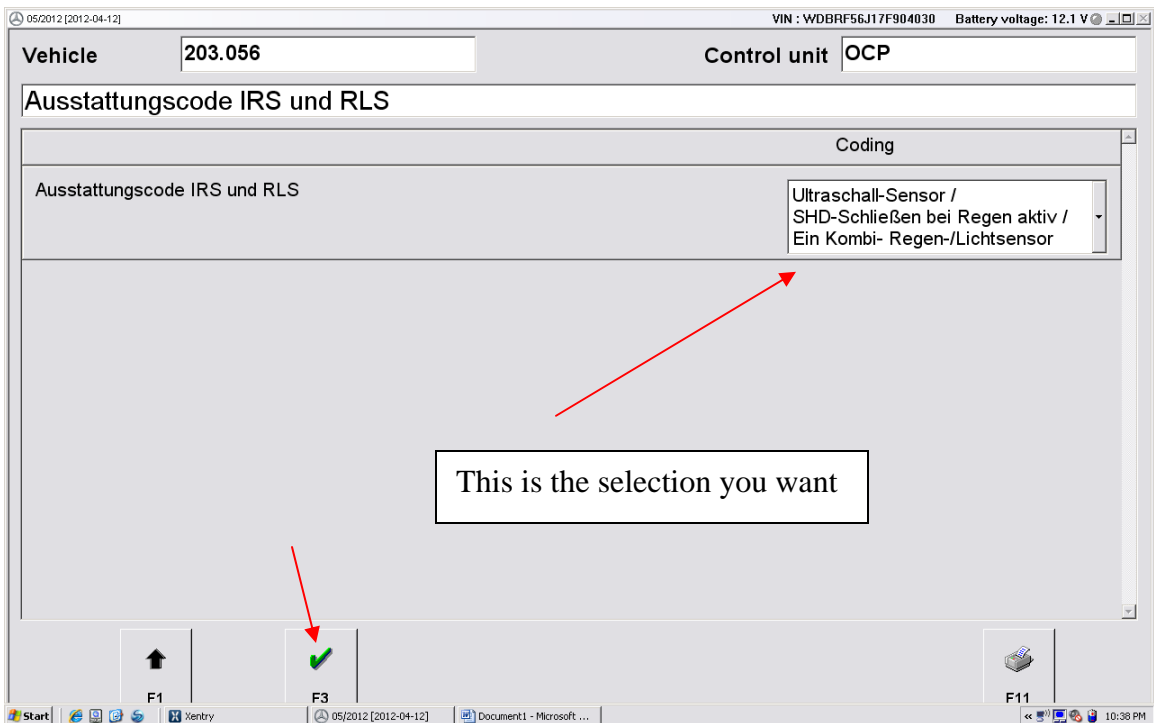

ESC F1 F3 F6 F11

05/2012 [2012-04-12] VIN : WDBRF56J17F904030 Battery voltage: 12.1 V

Vehicle Control unit

Control unit adaptations

Read coding and/or transfer download data to new control unit.

- Control unit adaptations (Variant coding)
- Control unit adaptations (Download)**

ESC F1 F3 F11

Translated – this selection is:

“Equipment code IRS and RLS ultrasonic sensor / SHD close at active rain a Combi - rain / light sensor”

If this creates an error because you don't have the Interior Motion Sensor (Ultrasonic) you can try the setting “Regenschließen des Schiebehebbedachs” which kinda translates to “Rain closed the sliding lifting roof”