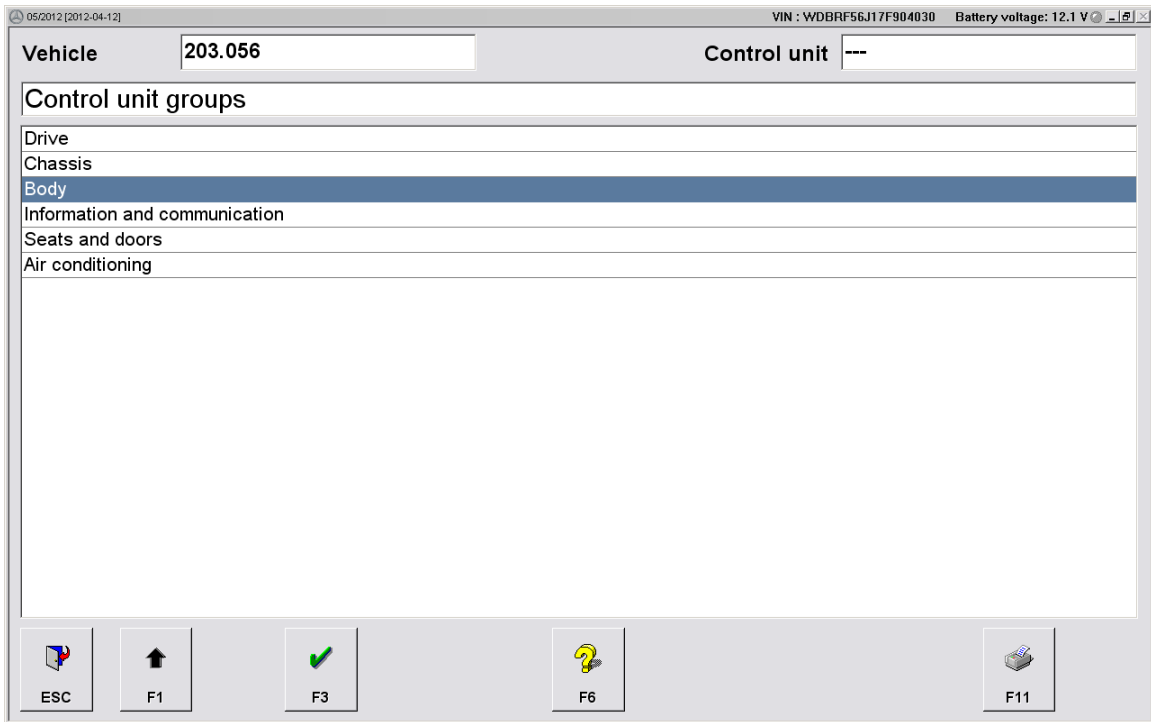

Step by step menu selections in Star DAS for activating Sunroof Rain closing.

05/2012 [2012-04-12] VIN : WDBRF56J17F904030 Battery voltage: 12.1 V

Vehicle Control unit

Body

- CGW - Central gateway
- EZS - Electronic ignition switch
- AB - Airbag
- WSS - Weight sensing system (USA)
- SAM-F - Signal acquisition and actuation module front
- REAR SAM - Rear signal acquisition and actuation module
- HRA-FL - Front left headlamp range control
- HRA-FR - Front right headlamp range control
- OCP - Overhead control panel**
- UCP - Upper control panel
- LCP - Lower control panel
- On-board electrical system (voltage supply)
- AHE - Trailer recognition
- MSS - Special vehicle multifunction control module
- System diagnosis

ESC F1 F3 F6 F11

05/2012 [2012-04-12] VIN : WDBRF56J17F904030 Battery voltage: 12.1 V

Vehicle Control unit

Overhead control panel

- Control unit version
- Fault codes
- Events
- Actual values
- Actuations
- Initial startup
- Control unit adaptations
- Complete list of guided tests
- Full list of fault codes and events
- Development data**
- Service information

ESC F1 F3 F6 F11

05/2012 [2012-04-12] VIN : WDBRF56J17F904030 Battery voltage: 12.1 V

Vehicle Control unit

Main menu of control module DBE2

- Control unit version
- Fault memory
- Actual values
- Actuations
- Control unit adaptations**
- Entry of service data (API1)