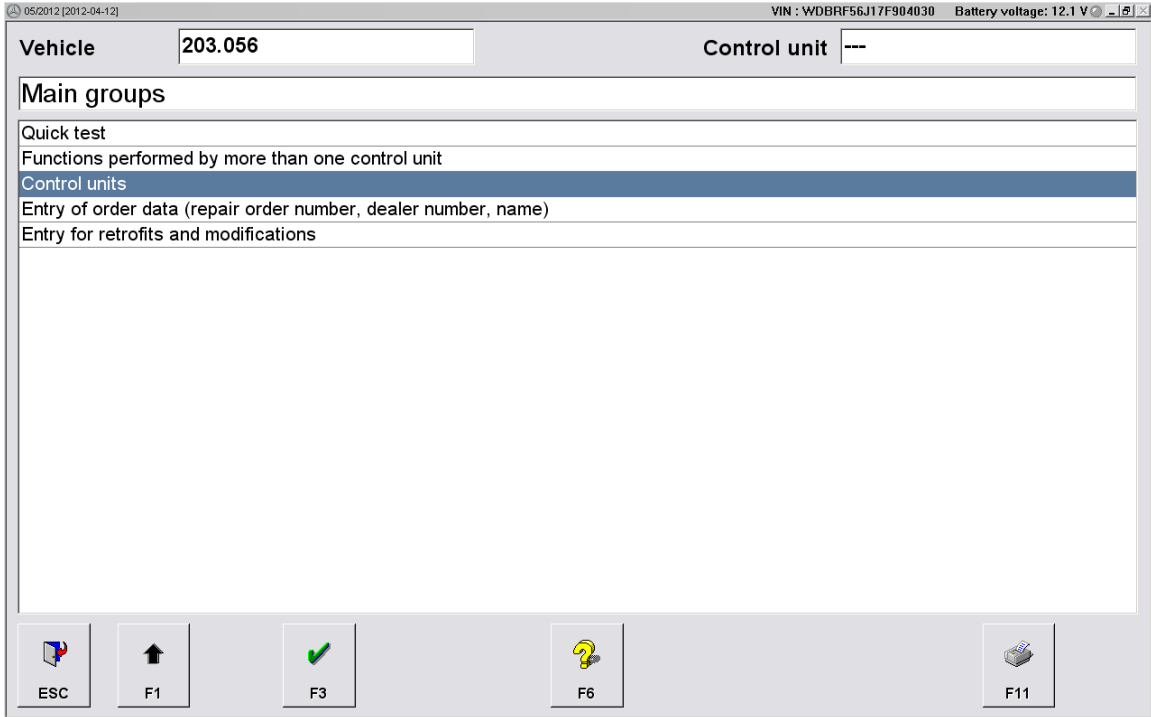

Step by step menu selections in Star DAS for activating Sunroof Rain closing.

05/2012 [2012-04-12] VIN : WDBRF56J17F904030 Battery voltage: 12.1 V

Vehicle Control unit

Body

- CGW - Central gateway
- EZS - Electronic ignition switch
- AB - Airbag
- WSS - Weight sensing system (USA)
- SAM-F - Signal acquisition and actuation module front
- REAR SAM - Rear signal acquisition and actuation module
- HRA-FL - Front left headlamp range control
- HRA-FR - Front right headlamp range control
- OCP - Overhead control panel**
- UCP - Upper control panel
- LCP - Lower control panel
- On-board electrical system (voltage supply)
- AHE - Trailer recognition
- MSS - Special vehicle multifunction control module
- System diagnosis

ESC F1 F3 F6 F11

05/2012 [2012-04-12] VIN : WDBRF56J17F904030 Battery voltage: 12.1 V

Vehicle Control unit

Overhead control panel

- Control unit version
- Fault codes
- Events
- Actual values
- Actuations
- Initial startup
- Control unit adaptations
- Complete list of guided tests
- Full list of fault codes and events
- Development data**
- Service information