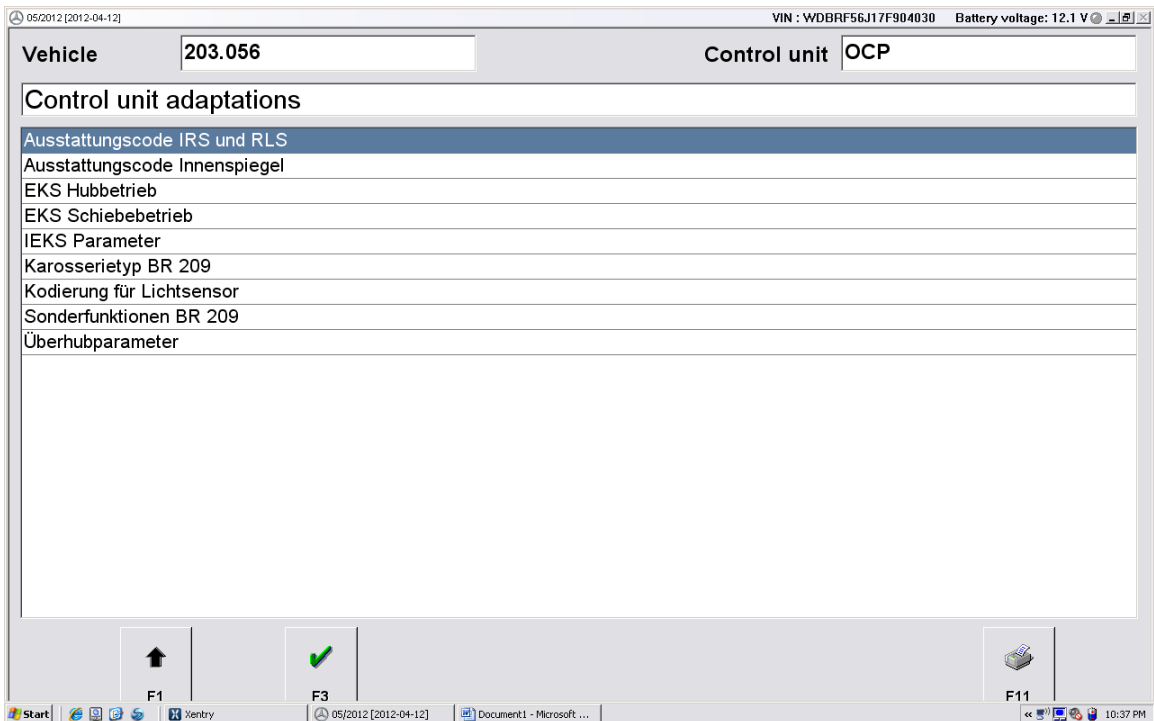

ESC F1 F3 F6 F11

05/2012 [2012-04-12] VIN : WDBRF56J17F904030 Battery voltage: 12.1 V

Vehicle Control unit

Control unit adaptations

Read coding and/or transfer download data to new control unit.

- Control unit adaptations (Variant coding)
- Control unit adaptations (Download)**

ESC F1 F3 F11

Translated – this selection is:

“Equipment code IRS and RLS ultrasonic sensor / SHD close at active rain a Combi - rain / light sensor”

If this creates an error because you don't have the Interior Motion Sensor (Ultrasonic) you can try the setting “Regenschließen des Schiebehebbedachs” which kinda translates to “Rain closed the sliding lifting roof”