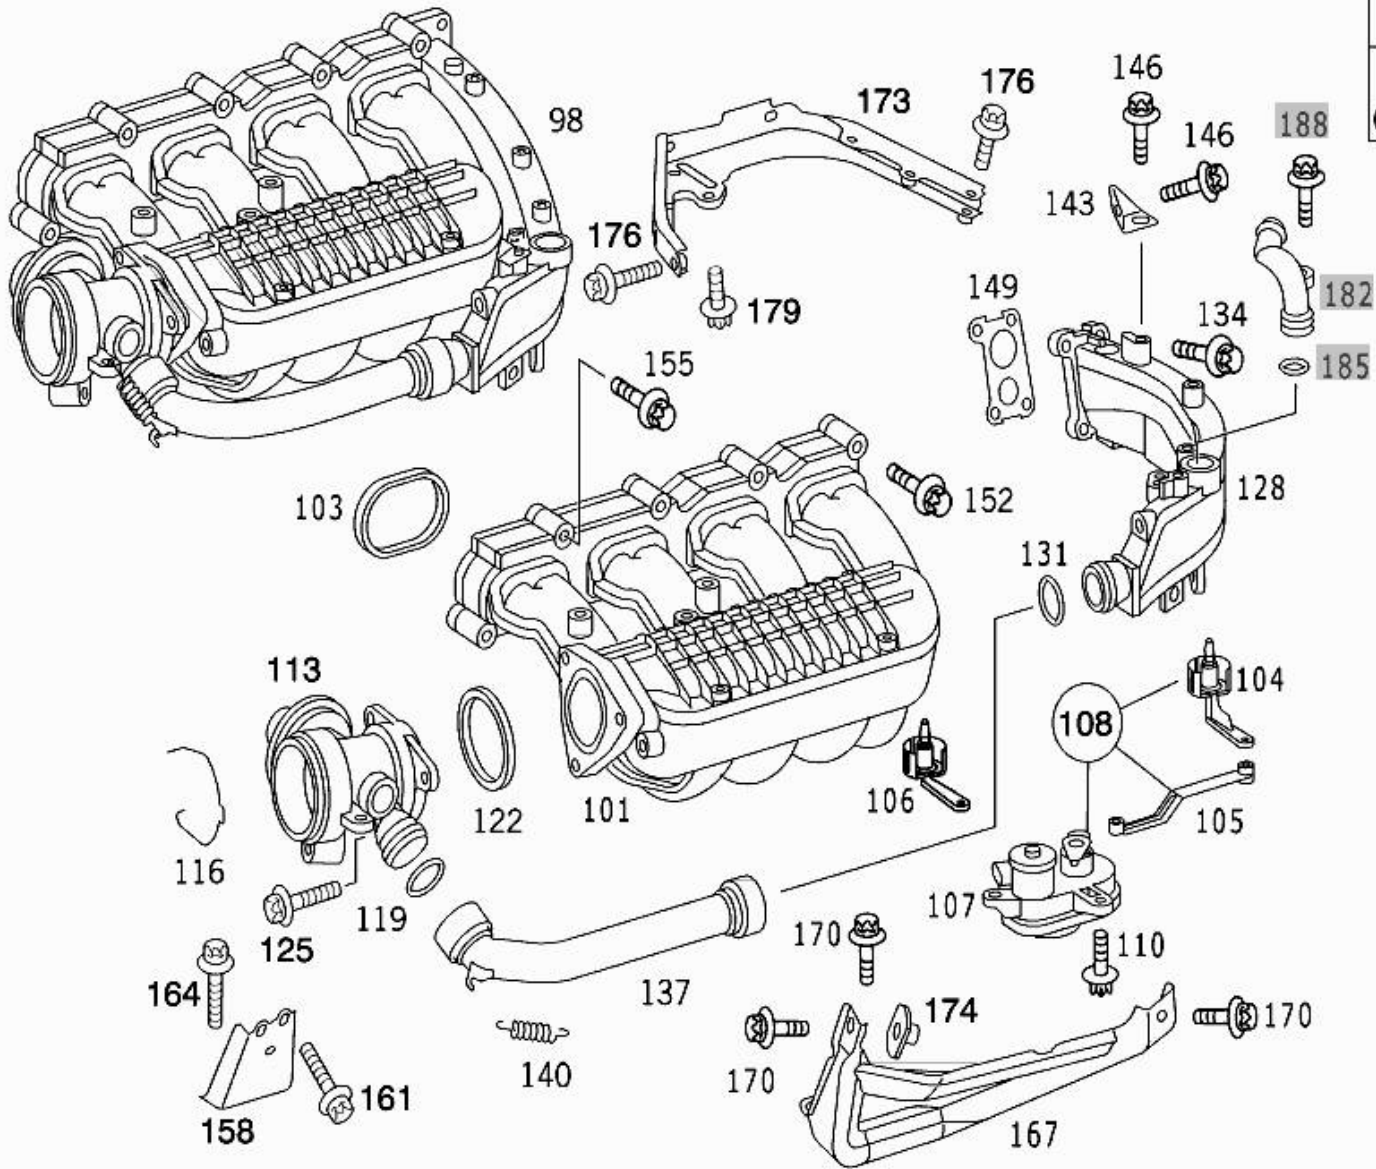

**- Picture -**

<b>Mode</b>	MD mode	<b>Mod. des. overview</b>	C STATION WAGON
<b>FIN/MD</b>	WDB 2032041F268067	<b>Catalog</b>	19U -MOTOR IDENT-NR. 6119XX 5
<b>VIN</b>		<b>Major assembly:</b>	M - Engine
<b>Sales designation</b>	C 200 CDI	<b>Major assembly MD</b>	611962 30 537920
<b>Assortment class</b>	Car	<b>Group</b>	14 - INTAKE AND EXHAUST MANIFOLDS
<b>Market</b>	Europe	<b>Subgroup</b>	030 - INTAKE MANIFOLD
<b>Picture number</b>	B14030000271.020912		

**TYP 203**  
**TYP 210**  
**CODE 800 →**