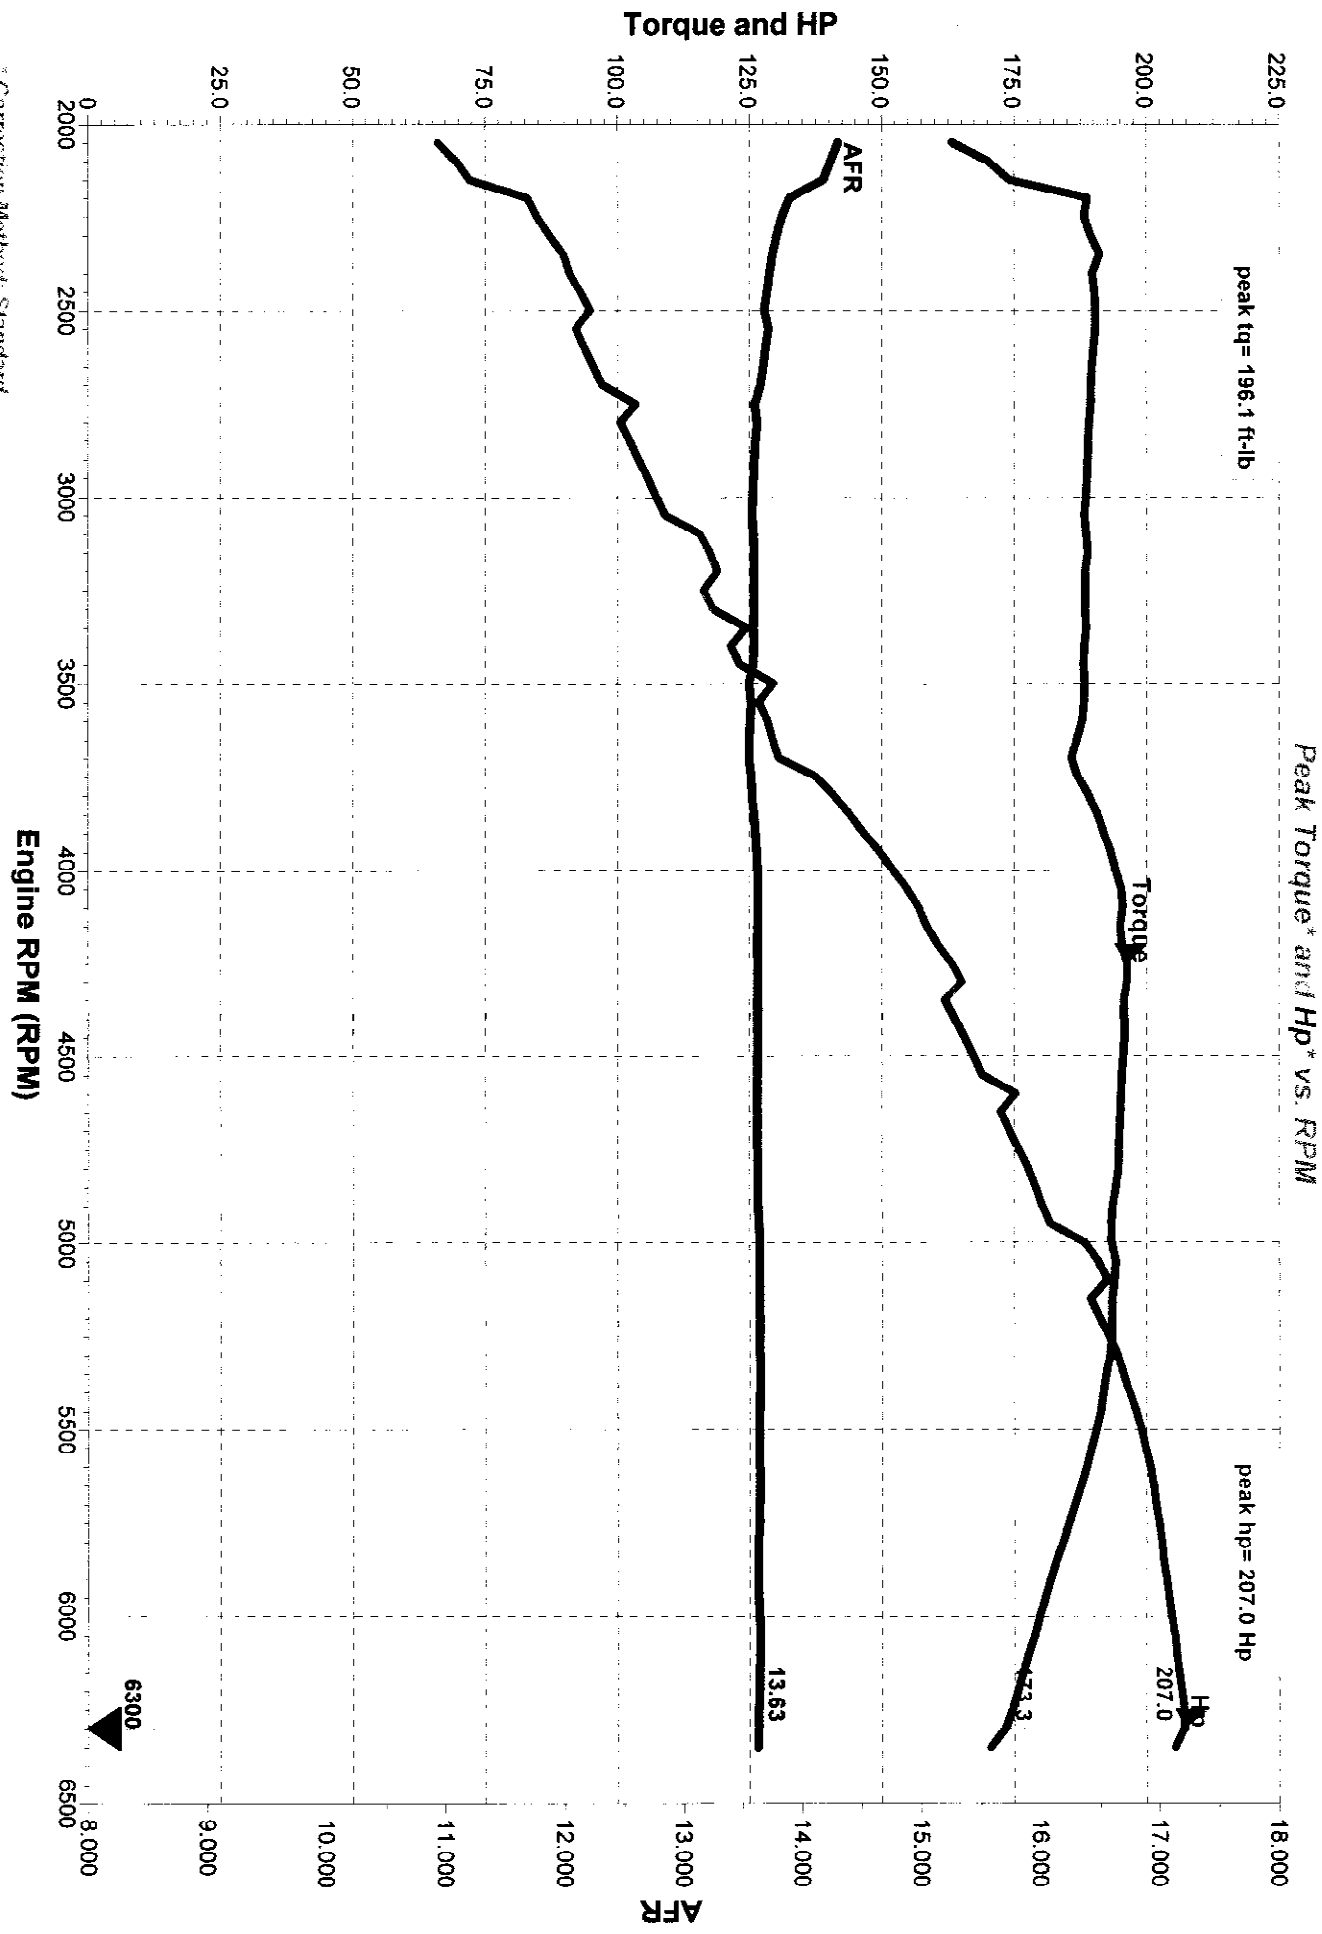

DYNomite test "Geo Nieves 2nd pull on 2009-04-16 @ 19-05-43" by Bestway Body Shop

* Correction Method: Standard

Peak Power: 207.0 Hp @ 6300 RPM