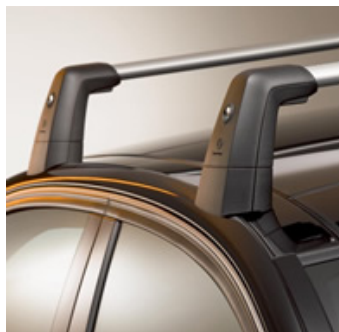

New Alustyle basic carrier bars
(A2048901493 - Estate)

> The New Alustyle system opens up a wealth of flexible options when it comes to transporting sports equipment and luggage. Simply combine the New Alustyle basic carrier bars with a variety of different roof-mounted carriers. The basic carrier bars ensure the highest degree of safety and optimum aerodynamics. The basic carrier bars were specially developed and adapted for the C-Class. They ensure optimum safety and optimum aerodynamics

POA