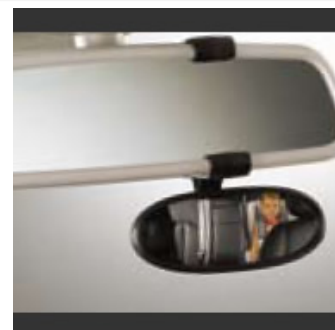

### Additional interior mirror

(A204 810 2817)

> Designed to help you keep an eye on what's going on in the rear of the car. This practical product, made from shatterproof safety glass, is simple to snap into place