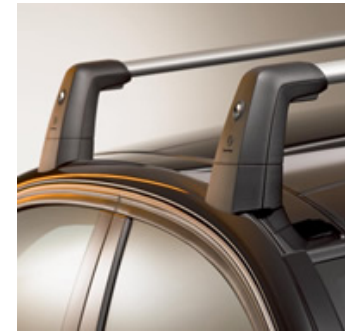

POA

**New Alustyle basic carrier bars**  
(A2048901393 - Saloon)

> The New Alustyle system opens up a wealth of flexible options when it comes to transporting sports equipment and luggage. Simply combine the New Alustyle basic carrier bars with a variety of different roof-mounted carriers. The basic carrier bars ensure the highest degree of safety and optimum aerodynamics. The basic carrier bars were specially developed and adapted for the C-Class. They ensure optimum safety and optimum aerodynamics