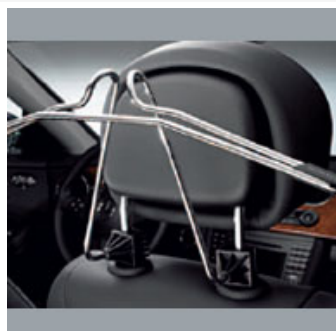

Coat hanger (B67660046)

> Robust coat hanger made from chromed metal and plastic. Easy to fit to the front head restraints. The ideal way to transport items of clothing without creasing them

POA