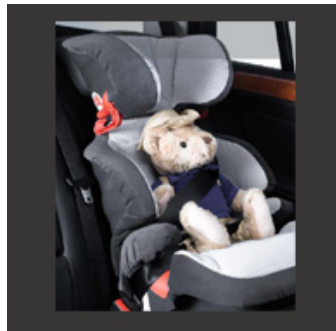

"KID" child seat
(A000 970 1200)

> Booster seat with height-adjustable backrest. The belt guides at the sides prevent the lap belt from sliding over the child's abdomen. Available with automatic child seat recognition as an option. For children between the ages of around 3.5 and 12 (approx. 15 to 36 kg). Removable, washable "DaimlerSquare" cover

POA