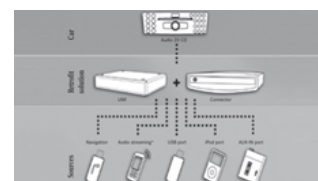

C-Class Saloon

[C-Class Saloon homepage](#)

[Vehicle information](#)

[Configure your C-Class Saloon](#)

On the road price from £23,995.00
CO2 tax from 18%

[Brochure request](#) [Find a Retailer](#)
[Test drive request](#) [Price list](#)
[BlueEFFICIENCY](#) [Offers](#)

UMI Web Special
Make the most of your journey with the UMI

Executive SE offer
Satisfy the accountant in you as well as the dreamer

Those special extras

[Genuine accessories](#) [Universal Media Interface](#)

Upgrade to satellite navigation and it will be music to your ears

The new Mercedes-Benz Universal Media Interface (UMI) is the ideal solution for anyone who likes the sound of satellite navigation and music from multiple sources.

Beautifully integrated to operate through the central controller, via the steering wheel for added safety – the UMI truly is the most cost-effective way of getting more from your existing Audio 20 system.

[View the UMI Web Special](#)
[To find your nearest Retailer click here](#)

Zoom in

Navigation made easy

The satellite navigation function gives you navigation throughout Europe and full postcode functionality within the UK, through a clear 3D display with spoken instructions. There's also a Traffic Message Channel to warn of jams and suggest a detour.

Clear menus and the address input are shown on your Audio 20 CD display. And on the instrument cluster display, your chosen route and the distance to your next turning point is highlighted through arrow navigation.

A full version of the navigation software is included and updates are obtainable simply by uploading the latest map information from a USB stick.

If you have music stored as MP3 files on your mobile phone, you don't need wires to play it back – simply make use of their Bluetooth® connectivity and play your music through the UMI.