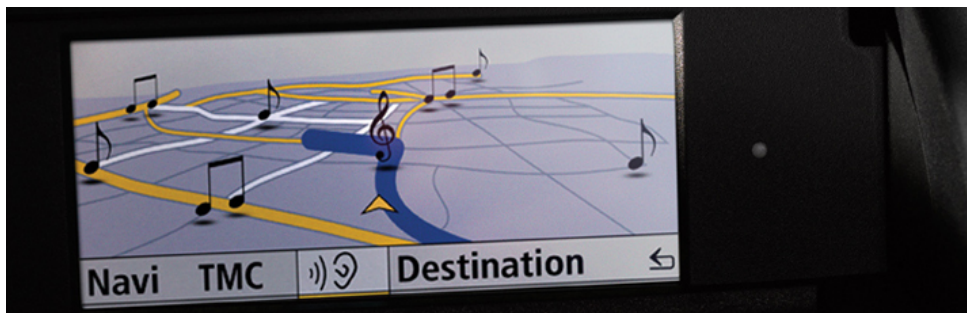

Upgrade to satellite navigation and it will be music to your ears

The new Mercedes-Benz Universal Media Interface (UMI) is the ideal solution for anyone who likes the sound of satellite navigation and music from multiple sources.

Beautifully integrated to operate through the central controller, via the steering wheel for added safety – the UMI truly is the most cost-effective way of getting more from your existing Audio 20 system.

Clear menus and the address input are shown on your Audio 20 CD display. And on the instrument cluster display, your chosen route and the distance to your next turning point is highlighted through arrow navigation.