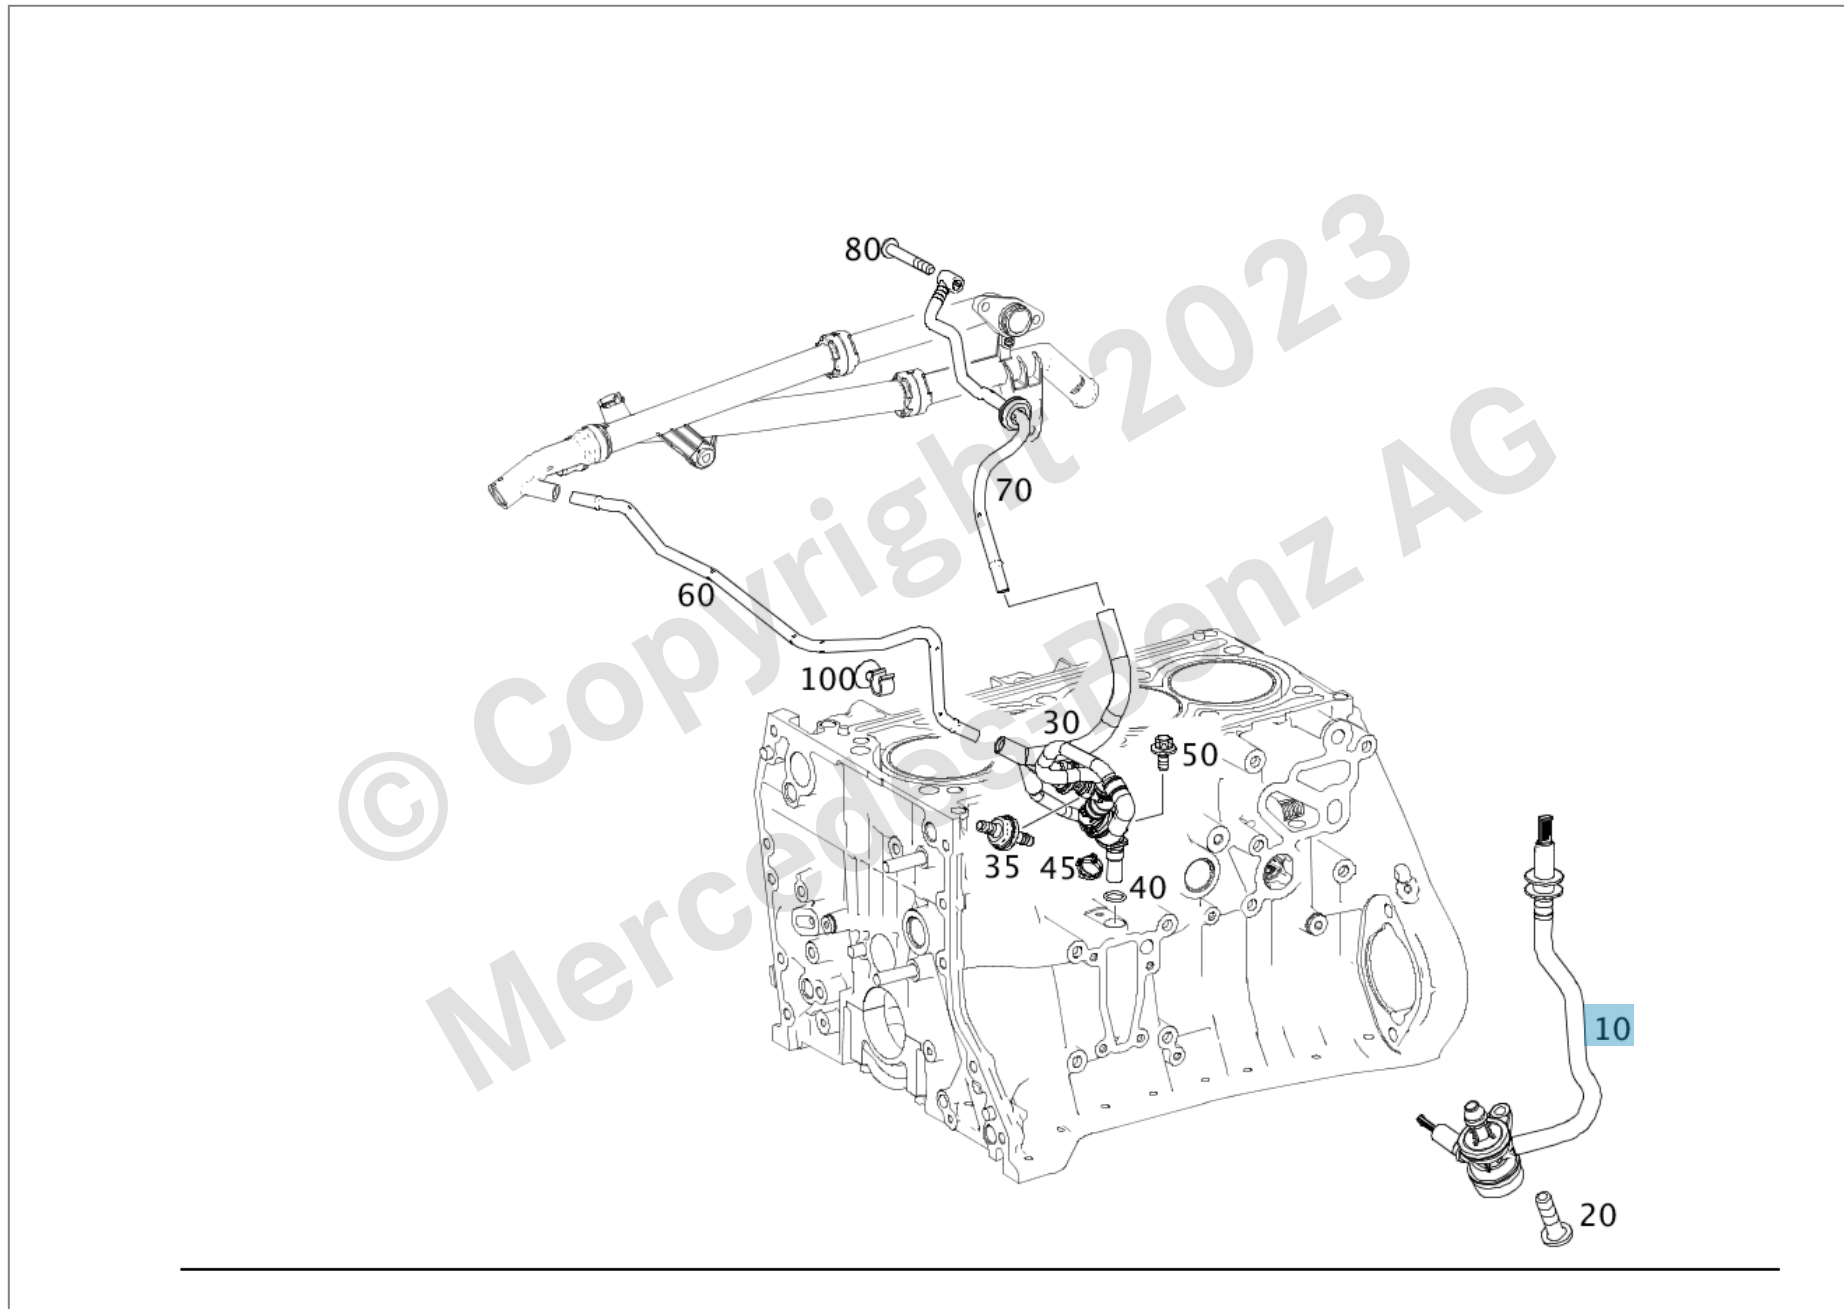

- Parts list -

Vehicle	WDDGF4HB0DR246371 (61R)	C 250 BlueEFFICIENCY Sedan, C 250 CGI Sedan
Color	040 - SCHWARZ - UNILACK	Equipment 121 - KUNSTLEDER - SCHWARZ / ANTHRAZIT
FIN: WDD2040471R246371		Assortment class PC
Group	01 ENGINE HOUSING	Sub-group 130 ENGINE BREATHING

Image ID: drawing_B01130000021