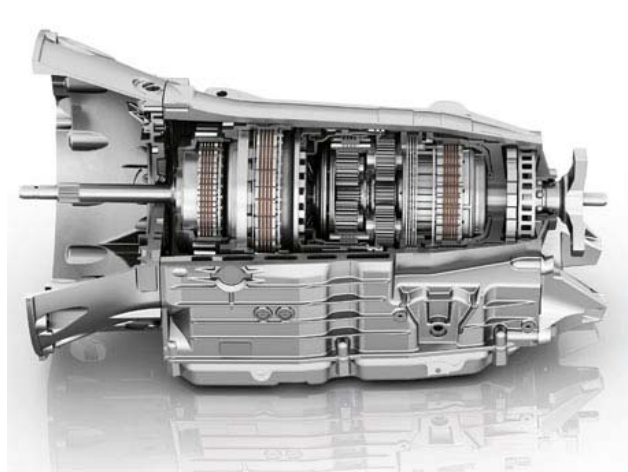

# Mercedes-Benz C450 AMG – Technical Differentiation

**Higher Output – 362hp & 383 lb-ft Torque  
Unique Red Engine Cover**

**AMG SPEEDSHIFT PLUS 7-Speed Transmission  
Faster Shift Times & Quicker Response**