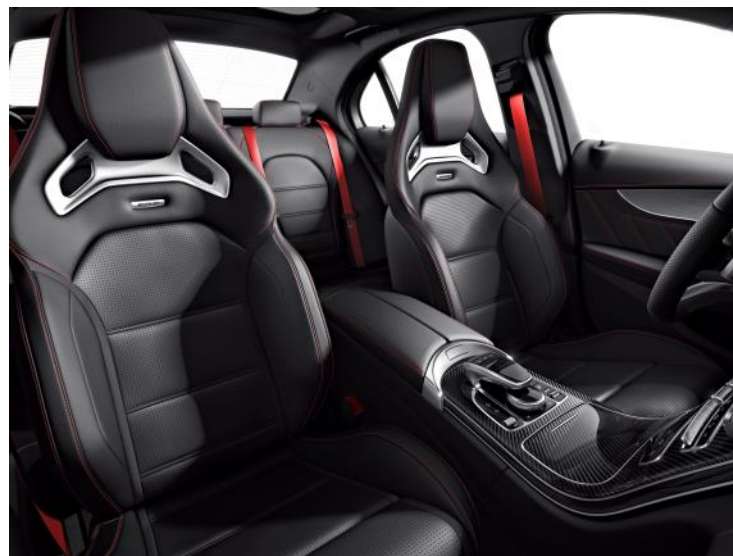

241 + 555 – Black Leather w/Red Stitching & Seat Belts
$TBA