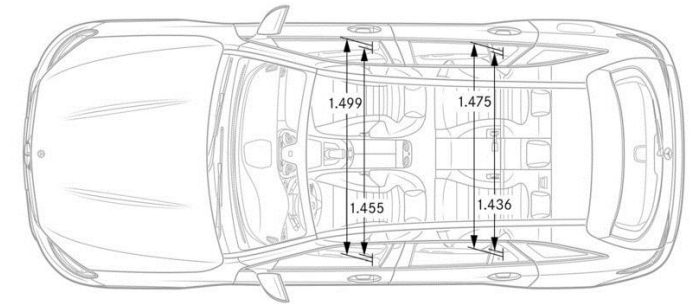

<i>GLC 300</i>	<i>GLC 300 4MATIC</i>
Engine Configuration	2.0L inline-4 turbo engine	2.0L inline-4 turbo engine
Power (hp)	241	241
Torque (lb-ft)	273	273
Displacement (cc)	1,991	1,991
Acceleration 0-60 mph (sec)	6.3	6.4
Fuel Economy (Cty/Hwy/Comb)	22/28/24	21/28/24
Top Speed (mph)	130	130
Fuel Requirement (Octane)	91	91
# Valves per cylinder	4	4
Compression	9.8 : 1	9.8 : 1
Transmission	9G-TRONIC	9G-TRONIC
Transmission Speeds	9	9
Drive Configuration	Rear-Wheel Drive	All-Wheel Drive
Fuel Tank Size (gallons)	17.4	17.4
Trunk Size (cubic feet)	56.5	56.5
Curb Weight (lbs)	3,891	4,001
Vehicle Length (in.)	183.3	183.3
Vehicle Width w/ exterior mirrors (in.)	74.4	74.4
Vehicle Height (in.)	64.5	64.5
Wheelbase (in.)	113.1	113.1
Track Width Front/Rear (in.)	63.9/63.7	63.9/63.7
Coefficient of Drag (Cd)	0.31	0.31

Specifications* – GLC 300/GLC 300 4MATIC