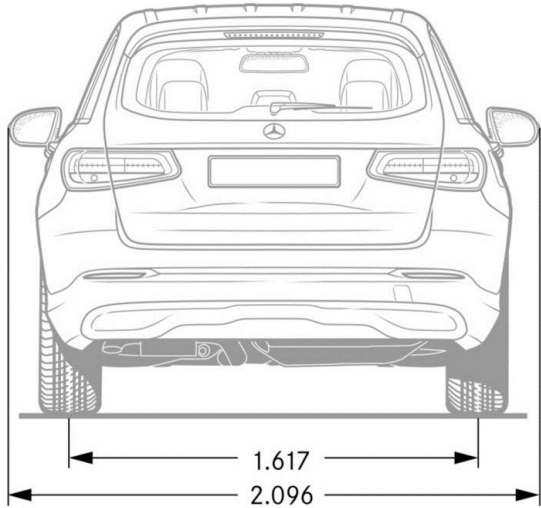

<i>GLC 300</i>	<i>GLC 300 4MATIC</i>
Engine Configuration	2.0L inline-4 turbo engine	2.0L inline-4 turbo engine
Power (hp)	241	241
Torque (lb-ft)	273	273
Displacement (cc)	1,991	1,991
Acceleration 0-60 mph (sec)	6.3	6.4
Fuel Economy (Cty/Hwy/Comb)	22/28/24	21/28/24
Top Speed (mph)	130	130
Fuel Requirement (Octane)	91	91
# Valves per cylinder	4	4
Compression	9.8 : 1	9.8 : 1
Transmission	9G-TRONIC	9G-TRONIC
Transmission Speeds	9	9
Drive Configuration	Rear-Wheel Drive	All-Wheel Drive
Fuel Tank Size (gallons)	17.4	17.4
Trunk Size (cubic feet)	56.5	56.5
Curb Weight (lbs)	3,891	4,001
Vehicle Length (in.)	183.3	183.3
Vehicle Width w/ exterior mirrors (in.)	74.4	74.4
Vehicle Height (in.)	64.5	64.5
Wheelbase (in.)	113.1	113.1
Track Width Front/Rear (in.)	63.9/63.7	63.9/63.7
Coefficient of Drag (Cd)	0.31	0.31

Specifications* – GLC 300/GLC 300 4MATIC