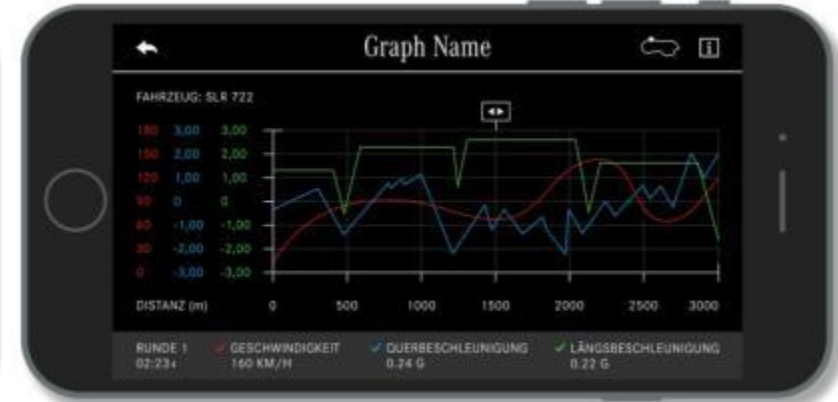

Steering Wheels

Sport Steering Wheel

Option price: \$0

Not available with 224 and 225 upholstery.

The 12 ergonomic control buttons on the leather multifunction sport steering wheel with flattened bottom section enable operation of the display menus in the instrument cluster and the Audio/COMAND display on the left. On the right, the driver can control the volume of audio devices, telephone and navigation system. Silver-colored aluminum shift paddles emphasize the sporty appeal.

AMG Track Pace App for Apple iPhone® (255)

AMG Track Pace App for Apple iPhone® (255)

Option price: \$XXXX

Requires Multimedia Package (320)

With the "AMG Track Pace" app, a smartphone can be turned into a personal racing engineer. This enables lap/sector times or even videos to be recorded and analyzed. Another attractive feature is the option to exchange data with other AMG drivers e.g. via social networks.

Overview of the AMG Track Pace app:

- Stores vehicle-specific data (e.g. speed, acceleration) as well as lap and sector times
- Video recordings via smartphone/GoPro are also possible
- Driving ability can be analyzed and improved in a targeted manner
- Connection via WLAN
- Exchange data with other AMG drivers via social networks such as Facebook (Share function) or the AMG Private Lounge