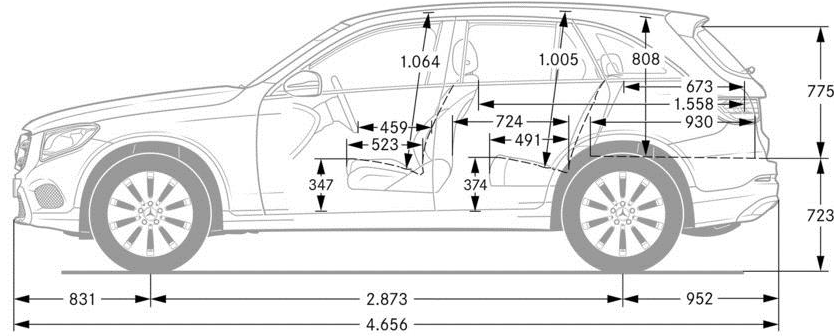

<i>GLC 300</i>	<i>GLC 300 4MATIC</i>
Engine Configuration	2.0L inline-4 turbo engine	2.0L inline-4 turbo engine
Power (hp)	241	241
Torque (lb-ft)	273	273
Displacement (cc)	1,991	1,991
Acceleration 0-60 mph (sec)	6.3	6.4
Fuel Economy (Cty/Hwy/Comb)	22/28/24	21/28/24
Top Speed (mph)	130	130
Fuel Requirement (Octane)	91	91
# Valves per cylinder	4	4
Compression	9.8 : 1	9.8 : 1
Transmission	9G-TRONIC	9G-TRONIC
Transmission Speeds	9	9
Drive Configuration	Rear-Wheel Drive	All-Wheel Drive
Fuel Tank Size (gallons)	17.4	17.4
Trunk Size (cubic feet)	56.5	56.5
Curb Weight (lbs)	3,891	4,001
Vehicle Length (in.)	183.3	183.3
Vehicle Width w/ exterior mirrors (in.)	74.4	74.4
Vehicle Height (in.)	64.5	64.5
Wheelbase (in.)	113.1	113.1
Track Width Front/Rear (in.)	63.9/63.7	63.9/63.7
Coefficient of Drag (Cd)	0.31	0.31

Specifications* – GLC 300/GLC 300 4MATIC