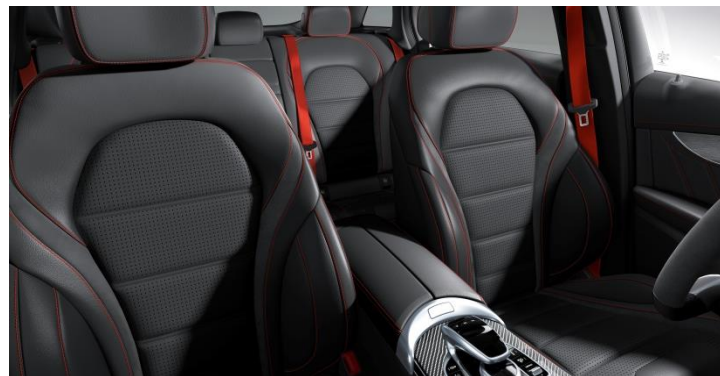

241
Black w/ Red Stitching
Option price: \$tbd

Interior Upholstery – *designo* Exclusive Nappa Leather

971

designo Black/Black

Option price: \$tbd

Requires P87 *designo* Package

Requires Dark Brown Linden Wood Trim (H07)