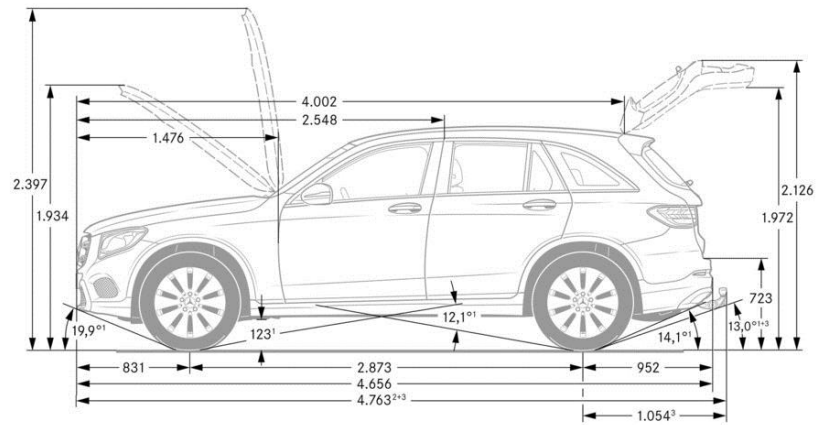

<i>GLC 300</i>	<i>GLC 300 4MATIC</i>
Engine Configuration	2.0L inline-4 turbo engine	2.0L inline-4 turbo engine
Power (hp)	241	241
Torque (lb-ft)	273	273
Displacement (cc)	1,991	1,991
Acceleration 0-60 mph (sec)	6.3	6.4
Fuel Economy (Cty/Hwy/Comb)	22/28/24	21/28/24
Top Speed (mph)	130	130
Fuel Requirement (Octane)	91	91
# Valves per cylinder	4	4
Compression	9.8 : 1	9.8 : 1
Transmission	9G-TRONIC	9G-TRONIC
Transmission Speeds	9	9
Drive Configuration	Rear-Wheel Drive	All-Wheel Drive
Fuel Tank Size (gallons)	17.4	17.4
Trunk Size (cubic feet)	56.5	56.5
Curb Weight (lbs)	3,891	4,001
Vehicle Length (in.)	183.3	183.3
Vehicle Width w/ exterior mirrors (in.)	74.4	74.4
Vehicle Height (in.)	64.5	64.5
Wheelbase (in.)	113.1	113.1
Track Width Front/Rear (in.)	63.9/63.7	63.9/63.7
Coefficient of Drag (Cd)	0.31	0.31

Specifications* – GLC 300/GLC 300 4MATIC