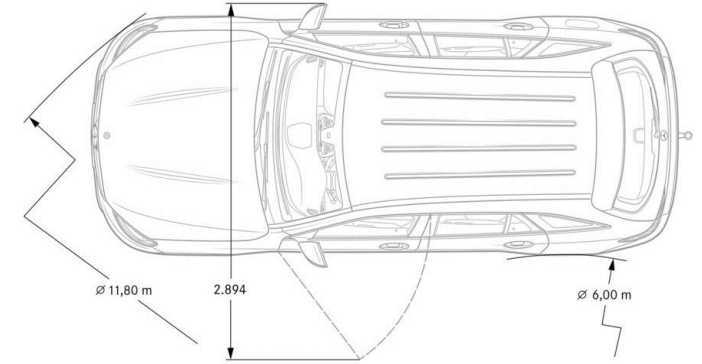

<i>GLC 300</i>	<i>GLC 300 4MATIC</i>
Engine Configuration	2.0L inline-4 turbo engine	2.0L inline-4 turbo engine
Power (hp)	241	241
Torque (lb-ft)	273	273
Displacement (cc)	1,991	1,991
Acceleration 0-60 mph (sec)	6.3	6.4
Fuel Economy (Cty/Hwy/Comb)	22/28/24	21/28/24
Top Speed (mph)	130	130
Fuel Requirement (Octane)	91	91
# Valves per cylinder	4	4
Compression	9.8 : 1	9.8 : 1
Transmission	9G-TRONIC	9G-TRONIC
Transmission Speeds	9	9
Drive Configuration	Rear-Wheel Drive	All-Wheel Drive
Fuel Tank Size (gallons)	17.4	17.4
Trunk Size (cubic feet)	56.5	56.5
Curb Weight (lbs)	3,891	4,001
Vehicle Length (in.)	183.3	183.3
Vehicle Width w/ exterior mirrors (in.)	74.4	74.4
Vehicle Height (in.)	64.5	64.5
Wheelbase (in.)	113.1	113.1
Track Width Front/Rear (in.)	63.9/63.7	63.9/63.7
Coefficient of Drag (Cd)	0.31	0.31

Specifications* – GLC 300/GLC 300 4MATIC