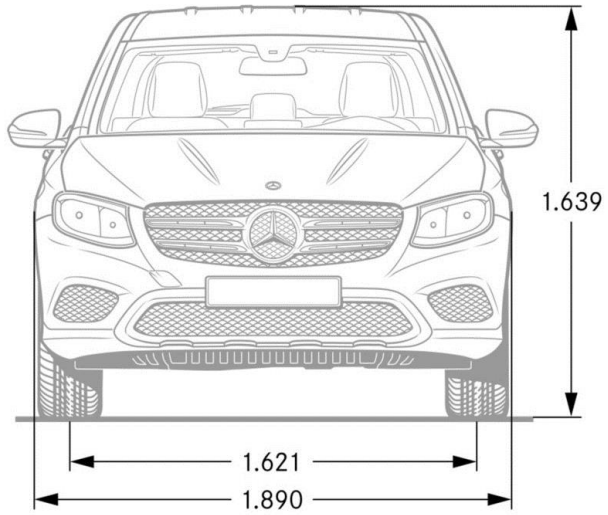

<i>GLC 300</i>	<i>GLC 300 4MATIC</i>
Engine Configuration	2.0L inline-4 turbo engine	2.0L inline-4 turbo engine
Power (hp)	241	241
Torque (lb-ft)	273	273
Displacement (cc)	1,991	1,991
Acceleration 0-60 mph (sec)	6.3	6.4
Fuel Economy (Cty/Hwy/Comb)	22/28/24	21/28/24
Top Speed (mph)	130	130
Fuel Requirement (Octane)	91	91
# Valves per cylinder	4	4
Compression	9.8 : 1	9.8 : 1
Transmission	9G-TRONIC	9G-TRONIC
Transmission Speeds	9	9
Drive Configuration	Rear-Wheel Drive	All-Wheel Drive
Fuel Tank Size (gallons)	17.4	17.4
Trunk Size (cubic feet)	56.5	56.5
Curb Weight (lbs)	3,891	4,001
Vehicle Length (in.)	183.3	183.3
Vehicle Width w/ exterior mirrors (in.)	74.4	74.4
Vehicle Height (in.)	64.5	64.5
Wheelbase (in.)	113.1	113.1
Track Width Front/Rear (in.)	63.9/63.7	63.9/63.7
Coefficient of Drag (Cd)	0.31	0.31

Specifications* – GLC 300/GLC 300 4MATIC