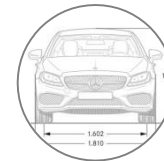

Specifications