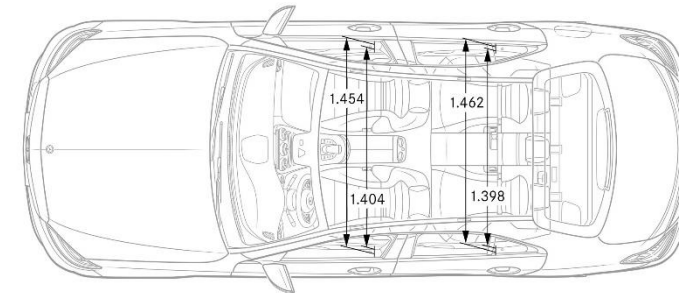

Specifications

	<i>C 300</i>	<i>C 300 4MATIC</i>	<i>C 300e EQ Power</i>	<i>C 300e 4MATIC EQ Power</i>
Engine Configuration	2.0L Inline-4 Turbo	2.0L Inline-4 Turbo	2.0L Inline-4 turbo engine w/ 90kW Electric Motor (PHEV)	2.0L Inline-4 turbo engine w/ 90kW Electric Motor (PHEV)
Power (hp)	255	255	315 (system) / 122 (electric)	315 (system) / 122 (electric)
Torque (lb-ft)	273	273	TBD (system) / 325 (electric)	TBD (system) / 325 (electric)
Displacement (cc)	1.991	1.991	1.991	1.991
Acceleration 0-60 mph (sec)	5.7	5.7	TBD	TBD
Fuel Economy (Cty/Hwy/Comb)	TBD	TBD	TBD	TBD
Top Speed (mph)	130 (lim.)	130 (lim.)	130 (lim.)	130 (lim.)
Fuel Requirement (Octane)	91	91	91	91
# Valves per cylinder	4	4	4	4
Compression	9.8 : 1	9.8 : 1	9.8 : 1	9.8 : 1
Transmission	9G-TRONIC PLUS	9G-TRONIC PLUS	9G-TRONIC PLUS	9G-TRONIC PLUS
Transmission Speeds	9	9	9	9
Drive Configuration	Rear-Wheel Drive	All-Wheel Drive	Rear-Wheel Drive	All-Wheel Drive
Fuel Tank Size (gallons)	17.4	17.4	17.4	17.4
Trunk Size (cubic feet)	12.6	12.6	12.6	12.6
Curb Weight (lbs)	TBD	TBD	TBD	TBD
Vehicle Length (in.)	184.5	184.5	184.5	184.5
Vehicle Width w/ exterior mirrors (in.)	79.5	79.5	79.5	79.5
Vehicle Width w/o exterior mirrors (in.)	71.3	71.3	71.3	71.3
Vehicle Height (in.)	56.8	56.8	56.8	56.8
Wheelbase (in.)	111.8	111.8	111.8	111.8
Track Width Front/Rear (in.)	61.53/60.86	61.61/60.75	61.53/60.86	61.61/60.75
Coefficient of Drag (Cd)	TBD	TBD	TBD	TBD

Specifications* – C300 AMG Line