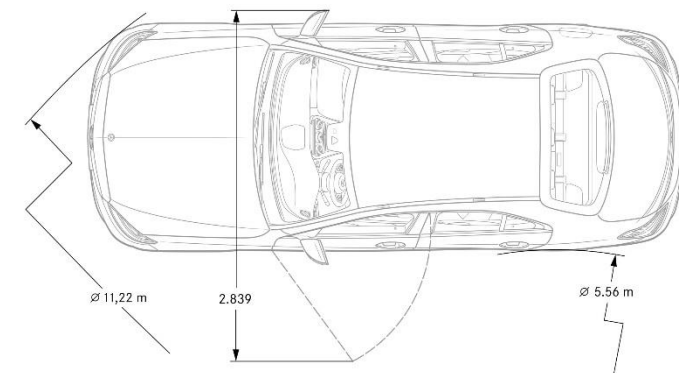

Specifications

	<i>C 300</i>	<i>C 300 4MATIC</i>	<i>C 300e EQ Power</i>	<i>C 300e 4MATIC EQ Power</i>
Engine Configuration	2.0L Inline-4 Turbo	2.0L Inline-4 Turbo	2.0L Inline-4 turbo engine w/ 90kW Electric Motor (PHEV)	2.0L Inline-4 turbo engine w/ 90kW Electric Motor (PHEV)
Power (hp)	255	255	315 (system) / 122 (electric)	315 (system) / 122 (electric)
Torque (lb-ft)	273	273	TBD (system) / 325 (electric)	TBD (system) / 325 (electric)
Displacement (cc)	1.991	1.991	1.991	1.991
Acceleration 0-60 mph (sec)	5.7	5.7	TBD	TBD
Fuel Economy (Cty/Hwy/Comb)	TBD	TBD	TBD	TBD
Top Speed (mph)	130 (lim.)	130 (lim.)	130 (lim.)	130 (lim.)
Fuel Requirement (Octane)	91	91	91	91
# Valves per cylinder	4	4	4	4
Compression	9.8 : 1	9.8 : 1	9.8 : 1	9.8 : 1
Transmission	9G-TRONIC PLUS	9G-TRONIC PLUS	9G-TRONIC PLUS	9G-TRONIC PLUS
Transmission Speeds	9	9	9	9
Drive Configuration	Rear-Wheel Drive	All-Wheel Drive	Rear-Wheel Drive	All-Wheel Drive
Fuel Tank Size (gallons)	17.4	17.4	17.4	17.4
Trunk Size (cubic feet)	12.6	12.6	12.6	12.6
Curb Weight (lbs)	TBD	TBD	TBD	TBD
Vehicle Length (in.)	184.5	184.5	184.5	184.5
Vehicle Width w/ exterior mirrors (in.)	79.5	79.5	79.5	79.5
Vehicle Width w/o exterior mirrors (in.)	71.3	71.3	71.3	71.3
Vehicle Height (in.)	56.8	56.8	56.8	56.8
Wheelbase (in.)	111.8	111.8	111.8	111.8
Track Width Front/Rear (in.)	61.53/60.86	61.61/60.75	61.53/60.86	61.61/60.75
Coefficient of Drag (Cd)	TBD	TBD	TBD	TBD

Specifications* – C300 AMG Line