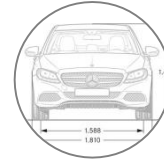

Specifications