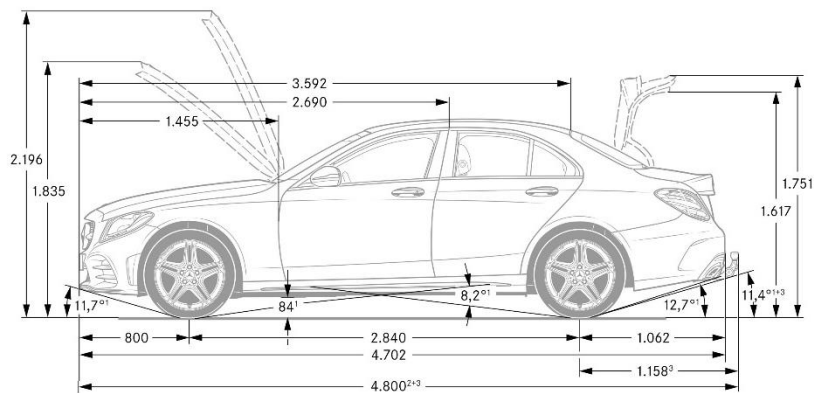

Specifications

	<i>C 300</i>	<i>C 300 4MATIC</i>	<i>C 300e EQ Power</i>	<i>C 300e 4MATIC EQ Power</i>
Engine Configuration	2.0L Inline-4 Turbo	2.0L Inline-4 Turbo	2.0L Inline-4 turbo engine w/ 90kW Electric Motor (PHEV)	2.0L Inline-4 turbo engine w/ 90kW Electric Motor (PHEV)
Power (hp)	255	255	315 (system) / 122 (electric)	315 (system) / 122 (electric)
Torque (lb-ft)	273	273	TBD (system) / 325 (electric)	TBD (system) / 325 (electric)
Displacement (cc)	1.991	1.991	1.991	1.991
Acceleration 0-60 mph (sec)	5.7	5.7	TBD	TBD
Fuel Economy (Cty/Hwy/Comb)	TBD	TBD	TBD	TBD
Top Speed (mph)	130 (lim.)	130 (lim.)	130 (lim.)	130 (lim.)
Fuel Requirement (Octane)	91	91	91	91
# Valves per cylinder	4	4	4	4
Compression	9.8 : 1	9.8 : 1	9.8 : 1	9.8 : 1
Transmission	9G-TRONIC PLUS	9G-TRONIC PLUS	9G-TRONIC PLUS	9G-TRONIC PLUS
Transmission Speeds	9	9	9	9
Drive Configuration	Rear-Wheel Drive	All-Wheel Drive	Rear-Wheel Drive	All-Wheel Drive
Fuel Tank Size (gallons)	17.4	17.4	17.4	17.4
Trunk Size (cubic feet)	12.6	12.6	12.6	12.6
Curb Weight (lbs)	TBD	TBD	TBD	TBD
Vehicle Length (in.)	184.5	184.5	184.5	184.5
Vehicle Width w/ exterior mirrors (in.)	79.5	79.5	79.5	79.5
Vehicle Width w/o exterior mirrors (in.)	71.3	71.3	71.3	71.3
Vehicle Height (in.)	56.8	56.8	56.8	56.8
Wheelbase (in.)	111.8	111.8	111.8	111.8
Track Width Front/Rear (in.)	61.53/60.86	61.61/60.75	61.53/60.86	61.61/60.75
Coefficient of Drag (Cd)	TBD	TBD	TBD	TBD

Specifications* – C300 AMG Line