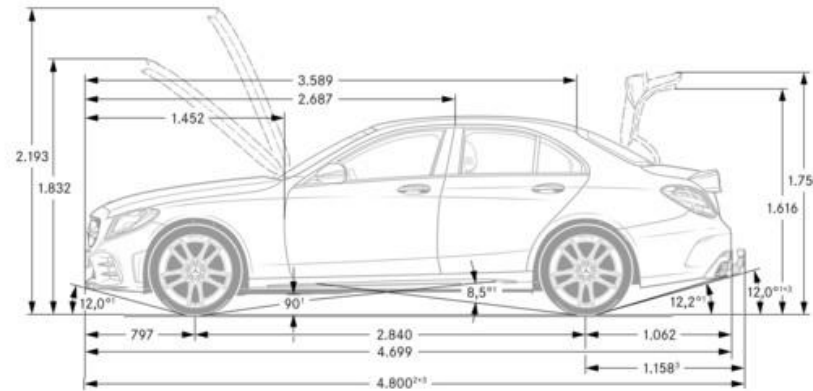

Specifications* – C43