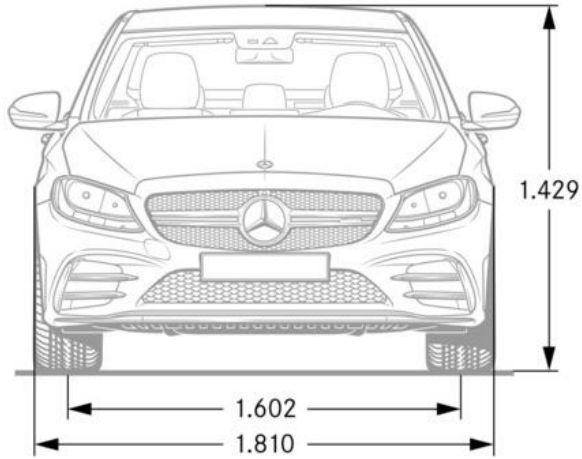

Specifications* – C43