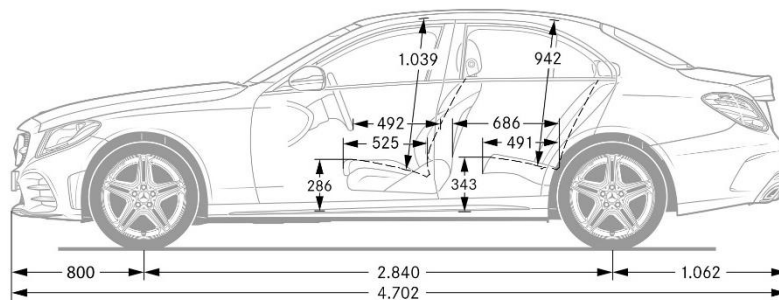

Specifications

	<i>C 300</i>	<i>C 300 4MATIC</i>	<i>C 300e EQ Power</i>	<i>C 300e 4MATIC EQ Power</i>
Engine Configuration	2.0L Inline-4 Turbo	2.0L Inline-4 Turbo	2.0L Inline-4 turbo engine w/ 90kW Electric Motor (PHEV)	2.0L Inline-4 turbo engine w/ 90kW Electric Motor (PHEV)
Power (hp)	255	255	315 (system) / 122 (electric)	315 (system) / 122 (electric)
Torque (lb-ft)	273	273	TBD (system) / 325 (electric)	TBD (system) / 325 (electric)
Displacement (cc)	1.991	1.991	1.991	1.991
Acceleration 0-60 mph (sec)	5.7	5.7	TBD	TBD
Fuel Economy (Cty/Hwy/Comb)	TBD	TBD	TBD	TBD
Top Speed (mph)	130 (lim.)	130 (lim.)	130 (lim.)	130 (lim.)
Fuel Requirement (Octane)	91	91	91	91
# Valves per cylinder	4	4	4	4
Compression	9.8 : 1	9.8 : 1	9.8 : 1	9.8 : 1
Transmission	9G-TRONIC PLUS	9G-TRONIC PLUS	9G-TRONIC PLUS	9G-TRONIC PLUS
Transmission Speeds	9	9	9	9
Drive Configuration	Rear-Wheel Drive	All-Wheel Drive	Rear-Wheel Drive	All-Wheel Drive
Fuel Tank Size (gallons)	17.4	17.4	17.4	17.4
Trunk Size (cubic feet)	12.6	12.6	12.6	12.6
Curb Weight (lbs)	TBD	TBD	TBD	TBD
Vehicle Length (in.)	184.5	184.5	184.5	184.5
Vehicle Width w/ exterior mirrors (in.)	79.5	79.5	79.5	79.5
Vehicle Width w/o exterior mirrors (in.)	71.3	71.3	71.3	71.3
Vehicle Height (in.)	56.8	56.8	56.8	56.8
Wheelbase (in.)	111.8	111.8	111.8	111.8
Track Width Front/Rear (in.)	61.53/60.86	61.61/60.75	61.53/60.86	61.61/60.75
Coefficient of Drag (Cd)	TBD	TBD	TBD	TBD

Specifications* – C300 AMG Line