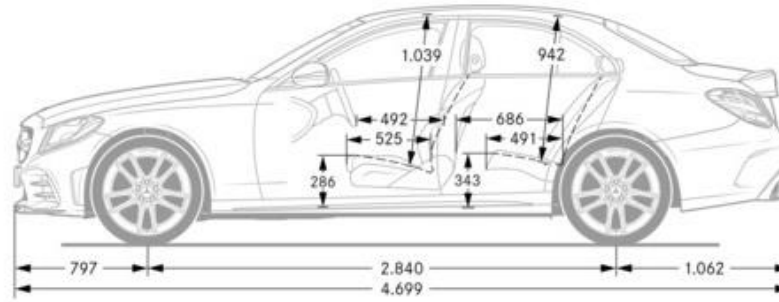

Specifications* – C43