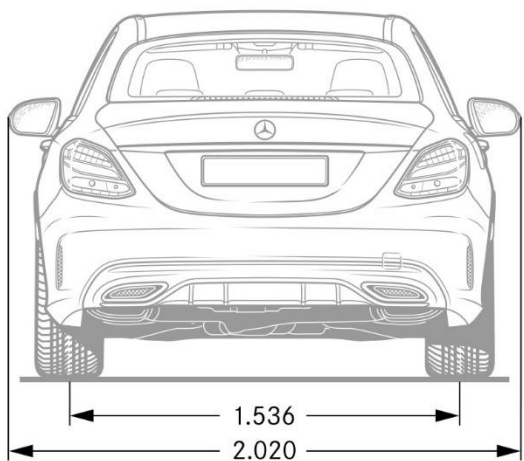

Specifications

	<i>C 300</i>	<i>C 300 4MATIC</i>	<i>C 300e EQ Power</i>	<i>C 300e 4MATIC EQ Power</i>
Engine Configuration	2.0L Inline-4 Turbo	2.0L Inline-4 Turbo	2.0L Inline-4 turbo engine w/ 90kW Electric Motor (PHEV)	2.0L Inline-4 turbo engine w/ 90kW Electric Motor (PHEV)
Power (hp)	255	255	315 (system) / 122 (electric)	315 (system) / 122 (electric)
Torque (lb-ft)	273	273	TBD (system) / 325 (electric)	TBD (system) / 325 (electric)
Displacement (cc)	1.991	1.991	1.991	1.991
Acceleration 0-60 mph (sec)	5.7	5.7	TBD	TBD
Fuel Economy (Cty/Hwy/Comb)	TBD	TBD	TBD	TBD
Top Speed (mph)	130 (lim.)	130 (lim.)	130 (lim.)	130 (lim.)
Fuel Requirement (Octane)	91	91	91	91
# Valves per cylinder	4	4	4	4
Compression	9.8 : 1	9.8 : 1	9.8 : 1	9.8 : 1
Transmission	9G-TRONIC PLUS	9G-TRONIC PLUS	9G-TRONIC PLUS	9G-TRONIC PLUS
Transmission Speeds	9	9	9	9
Drive Configuration	Rear-Wheel Drive	All-Wheel Drive	Rear-Wheel Drive	All-Wheel Drive
Fuel Tank Size (gallons)	17.4	17.4	17.4	17.4
Trunk Size (cubic feet)	12.6	12.6	12.6	12.6
Curb Weight (lbs)	TBD	TBD	TBD	TBD
Vehicle Length (in.)	184.5	184.5	184.5	184.5
Vehicle Width w/ exterior mirrors (in.)	79.5	79.5	79.5	79.5
Vehicle Width w/o exterior mirrors (in.)	71.3	71.3	71.3	71.3
Vehicle Height (in.)	56.8	56.8	56.8	56.8
Wheelbase (in.)	111.8	111.8	111.8	111.8
Track Width Front/Rear (in.)	61.53/60.86	61.61/60.75	61.53/60.86	61.61/60.75
Coefficient of Drag (Cd)	TBD	TBD	TBD	TBD

Specifications* – C300 AMG Line