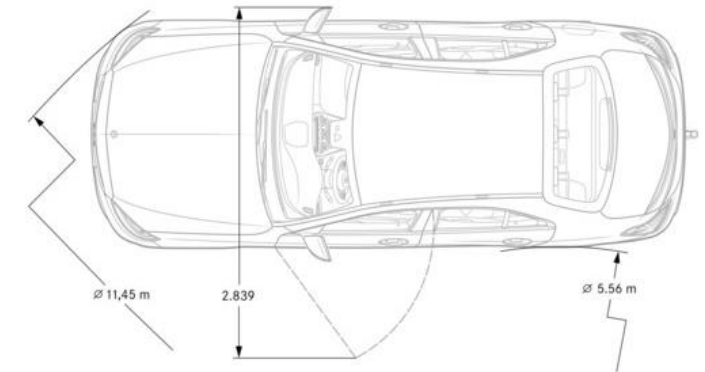

Specifications* – C43