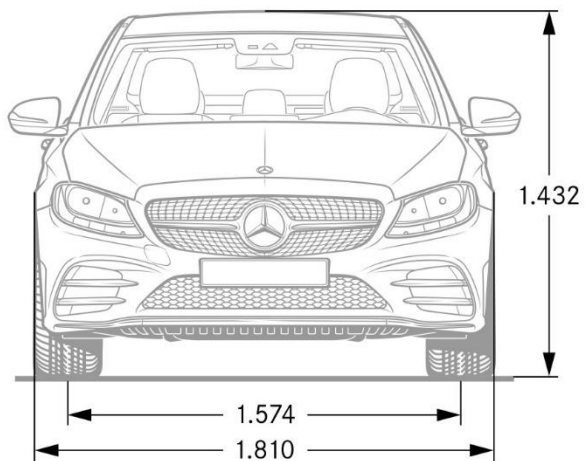

Specifications

	<i>C 300</i>	<i>C 300 4MATIC</i>	<i>C 300e EQ Power</i>	<i>C 300e 4MATIC EQ Power</i>
Engine Configuration	2.0L Inline-4 Turbo	2.0L Inline-4 Turbo	2.0L Inline-4 turbo engine w/ 90kW Electric Motor (PHEV)	2.0L Inline-4 turbo engine w/ 90kW Electric Motor (PHEV)
Power (hp)	255	255	315 (system) / 122 (electric)	315 (system) / 122 (electric)
Torque (lb-ft)	273	273	TBD (system) / 325 (electric)	TBD (system) / 325 (electric)
Displacement (cc)	1.991	1.991	1.991	1.991
Acceleration 0-60 mph (sec)	5.7	5.7	TBD	TBD
Fuel Economy (Cty/Hwy/Comb)	TBD	TBD	TBD	TBD
Top Speed (mph)	130 (lim.)	130 (lim.)	130 (lim.)	130 (lim.)
Fuel Requirement (Octane)	91	91	91	91
# Valves per cylinder	4	4	4	4
Compression	9.8 : 1	9.8 : 1	9.8 : 1	9.8 : 1
Transmission	9G-TRONIC PLUS	9G-TRONIC PLUS	9G-TRONIC PLUS	9G-TRONIC PLUS
Transmission Speeds	9	9	9	9
Drive Configuration	Rear-Wheel Drive	All-Wheel Drive	Rear-Wheel Drive	All-Wheel Drive
Fuel Tank Size (gallons)	17.4	17.4	17.4	17.4
Trunk Size (cubic feet)	12.6	12.6	12.6	12.6
Curb Weight (lbs)	TBD	TBD	TBD	TBD
Vehicle Length (in.)	184.5	184.5	184.5	184.5
Vehicle Width w/ exterior mirrors (in.)	79.5	79.5	79.5	79.5
Vehicle Width w/o exterior mirrors (in.)	71.3	71.3	71.3	71.3
Vehicle Height (in.)	56.8	56.8	56.8	56.8
Wheelbase (in.)	111.8	111.8	111.8	111.8
Track Width Front/Rear (in.)	61.53/60.86	61.61/60.75	61.53/60.86	61.61/60.75
Coefficient of Drag (Cd)	TBD	TBD	TBD	TBD

Specifications* – C300 AMG Line