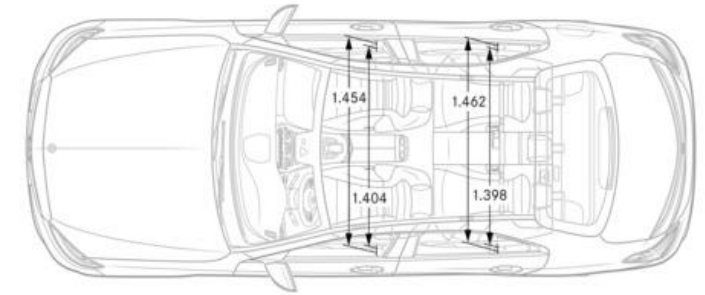

Specifications* – C43