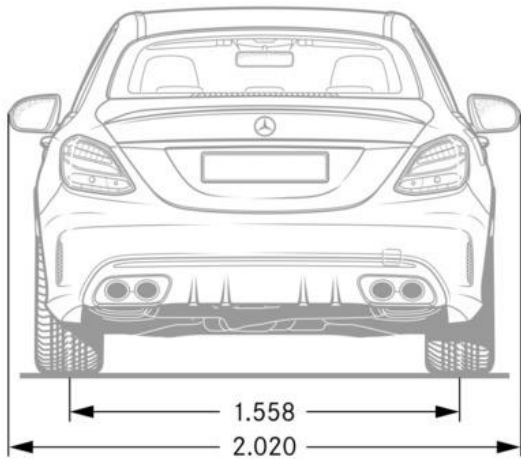

Specifications* – C43