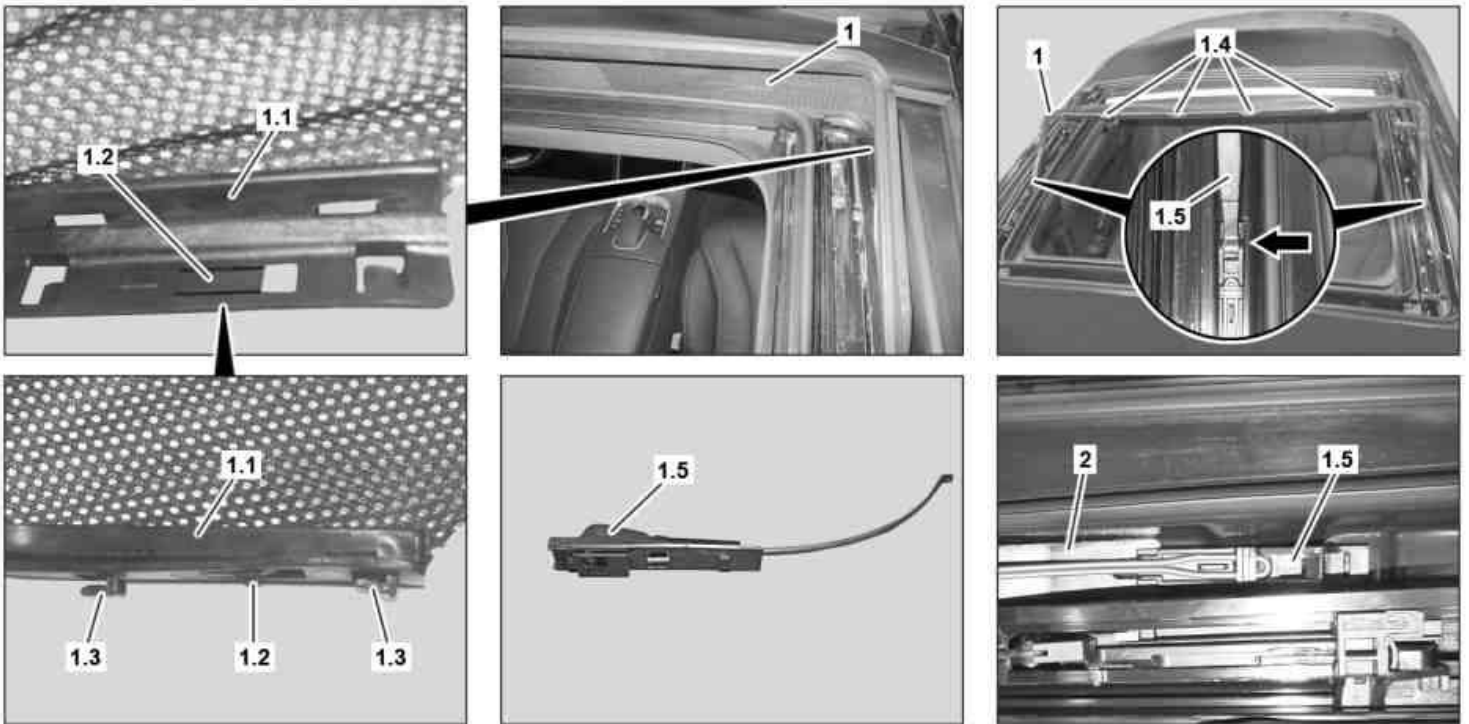

AR77.21-P-0100LF	Remove/install panoramic roof wind deflector	21.09.2017
------------------	--	------------

Model	205
	with code 413 (Automatic panoramic sliding sunroof)
Model	222
	with code 398 (Panoramic roof with MAGIC SKY CONTROL)
Model	222
	with code 413 (Automatic panoramic sliding sunroof)
Model	238
	with code 413 (Automatic panoramic sliding sunroof)
Model	253
	with code 413 (Automatic panoramic sliding sunroof)

P77.21-2362-09

Shown on model 222

1	Wind deflector	1.3	Guide	2	Clip remover
1.1	Frame	1.4	Catch hook		
1.2	Tab	1.5	Bearing		

⚠	Warningseverity=W	Risk of injury caused by fingers being jammed or pinched when removing, installing or aligning hoods, doors, trunk lid/rear-end door or sliding roof.	No parts of the body or limbs should be within the operating area when the components are moving.	⚠ Risk of injury caused by fingers being jammed or pinched when removing, installing or aligning hoods, doors, trunk lid/rear-end door or sliding roof.
🛠		Remove/install		
1		Completely open panorama sliding roof		
2		Lift left and right lug (1.2) on frame (1.1) with screwdriver and push frame (1.1) toward rear until guides (1.3) move out of mounts on panoramic sliding roof frame		
3		Unclip frame (1.1) on catch hook (1.4) from panoramic sliding roof frame	🛑 Installation: Carefully clip in frame (1.1). Otherwise the catch hooks (1.4) can break.	