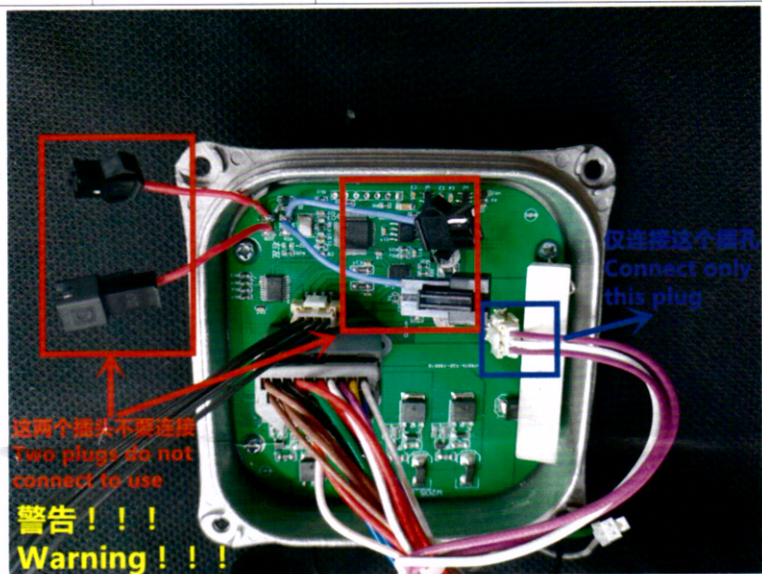

新款奔驰C级(W205)大灯升级车型表

NEW Benz C Class(W205) Headlight Upgrade Model

欧规车型 European model	车型年份 Year of model	2015-2018款 奔驰C级(W205)低配 2015-2018 Benz C Class (W205) Low Matching
	原车大灯 Original car headlight	

操作方式
Operation mode