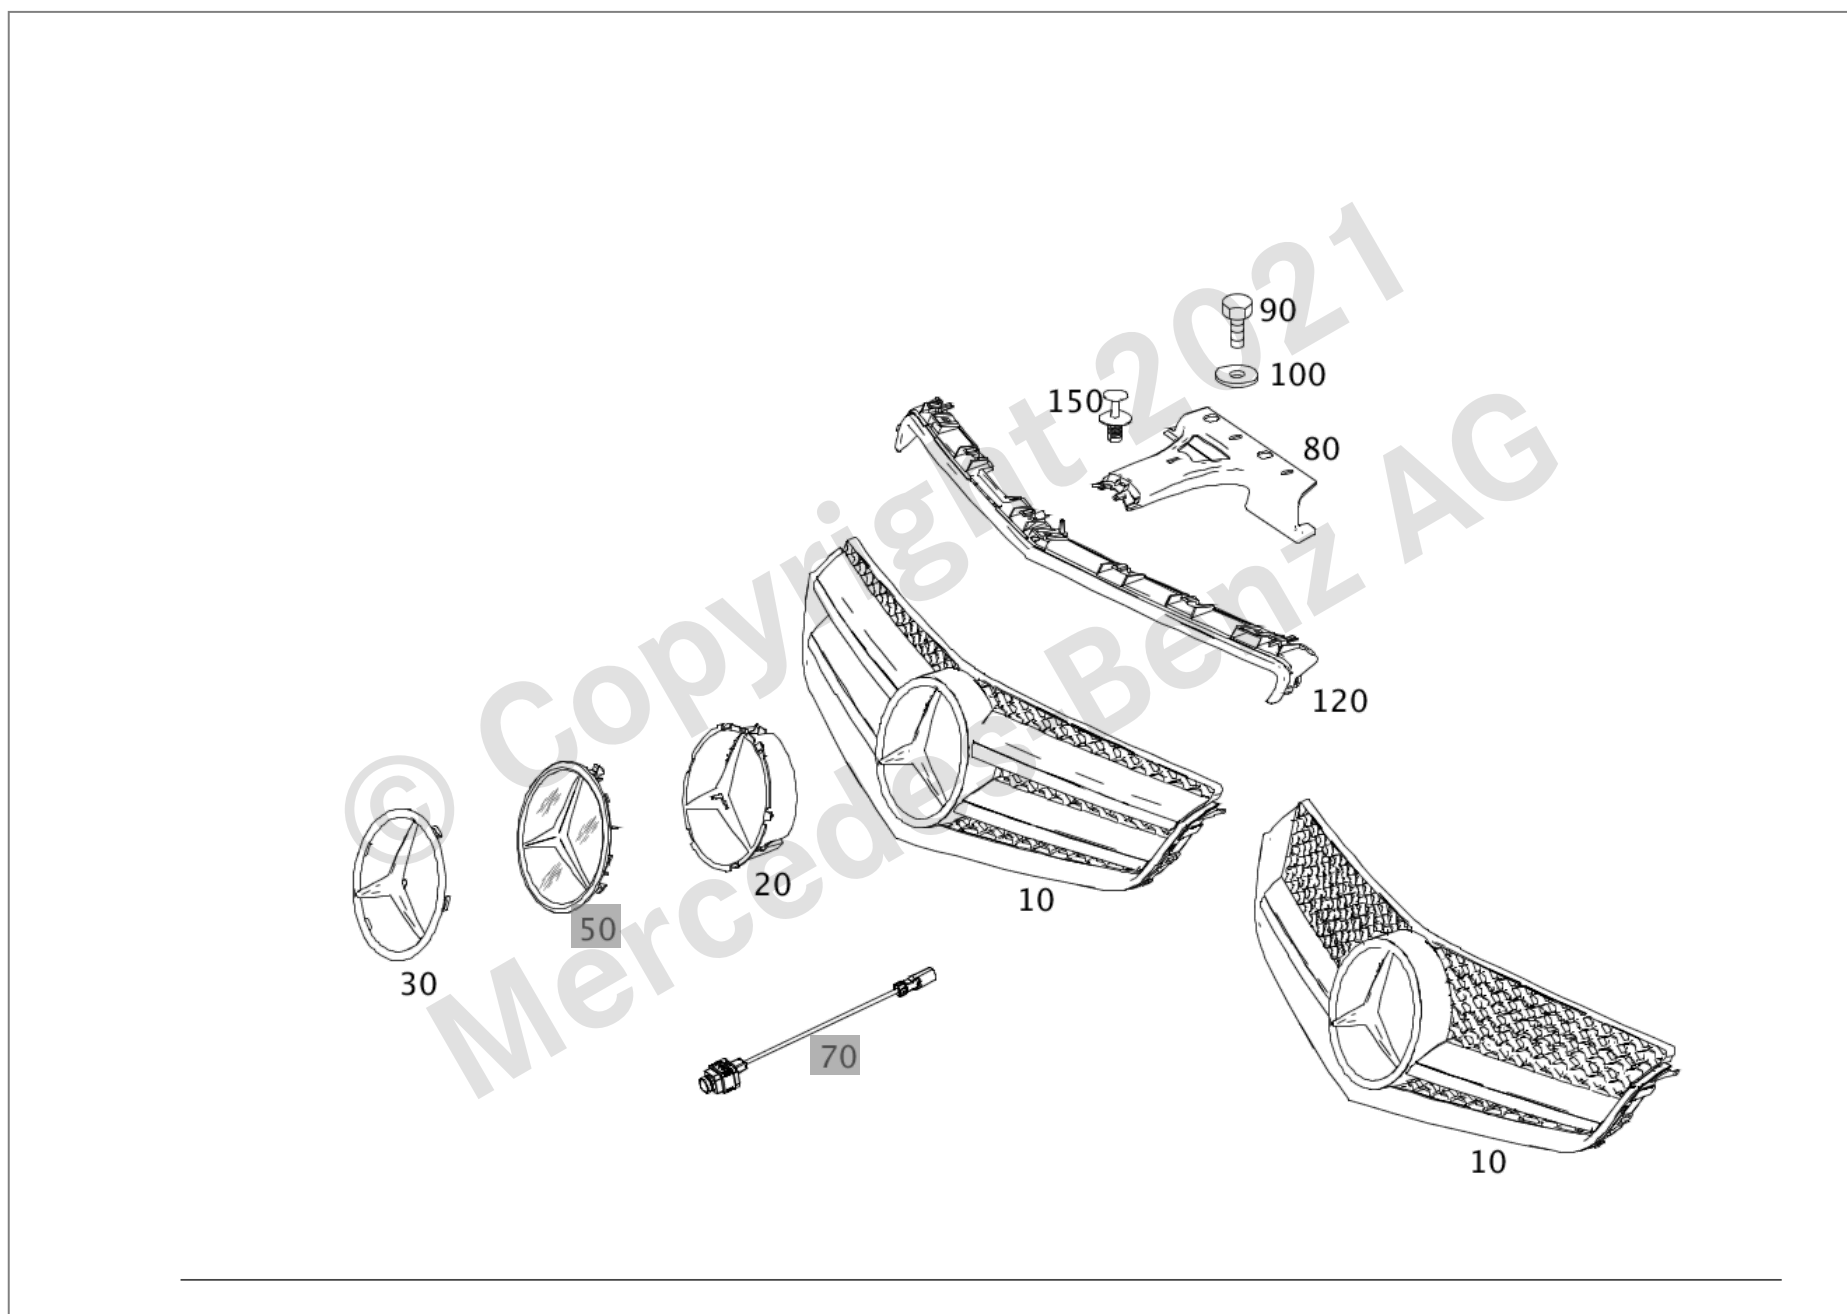

- Parts list -

<b>Vehicle</b>	WDDKJ6FB9GF346255 (D48)	E 400 BLUE EFFICIENCY	
<b>Color</b>	040 - undefined	<b>Equipment</b>	264 -
FIN: WDD2073651F346255		<b>Assortment class</b>	PC
<b>Group</b>	88 ATTACHMENT PARTS	<b>Sub-group</b>	135 RADIATOR GRILL

Image ID: drawing\_B88135000175

Item	Part number	Designation/additional information	Qty
10	A 207 880 31 83 9982 🔪	RADIATOR GRILLE 📦 Code: (804/805/806/807)+(772/772+M278); 📍 Fault location 88311	1
20	A 000 888 00 60	CARRIER 📦 Code: (804/805/806/807)+-233; 📍 Fault location 8830R	1
30	A 000 817 10 16	MERCEDES STAR 📦 Code: 804/805/806/807; 📍 Fault location 88302	1
80	A 207 888 04 90	SUPPORT, RADIATOR GRILLE 📦 Code: (804/805/806/807/808/809)+(M276/M278); 📍 Fault location 8800R	1
90	N 304017 006016	HEXAGON HEAD BOLT SUPPORT MOUNT; M6X16 📄 [001701] ATTENTION: ORDER WASHER AS WELL	1
100	N 009021 006208	WASHER SUPPORT MOUNT; 6 MM	1

## Parts Information

Item	Part number	Designation/additional information	Qty
120	A 207 880 00 82	TRIM STRIP TOP  Code: (804/805/806/807/808/809);  Fault location 88404	1
150	A 201 990 02 92 9051 	EXPANSION RIVET MOUNTING FOR RADIATOR SHELL; 8 MM	3