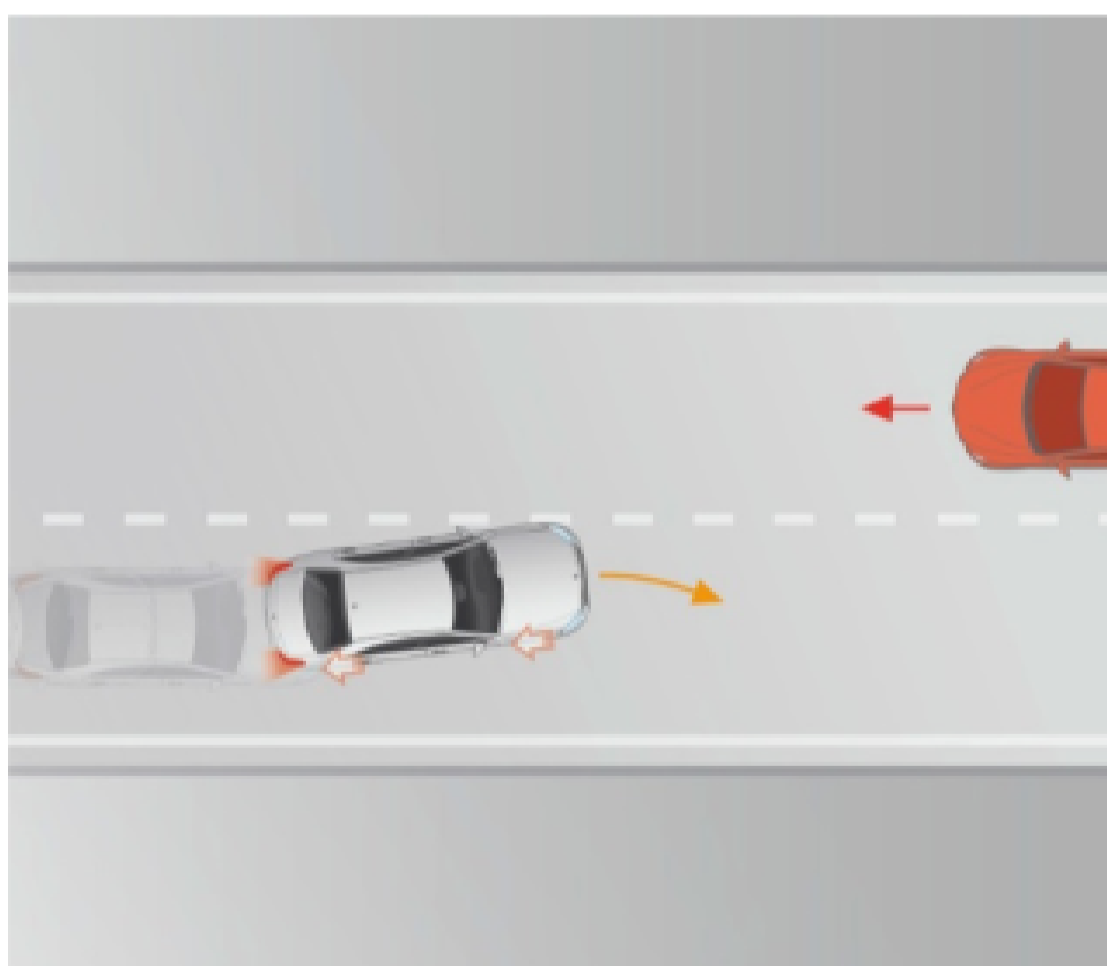

Interior Dimensions

Trunk Size	TBD
-------------------	-----

Driver Assistance Package (DA2)

Option price: \$1,700

- **Active Distance Assist DISTRONIC®** is able to follow a vehicle in front at a pre-selected distance at wider range of speeds
- **Active Steering Assist** functions at a wider range of speeds and can now actively intervene even if road lines are unclear or non-existent at certain speeds; can now function in curves with a tighter radius
- **Active Emergency Stop Assist** brakes the vehicle to a standstill in its lane if it detects that the driver is no longer actively driving the vehicle while it is on the move with Active Distance Assist DISTRONIC and Active Steering Assist engaged. Can now unlock the doors when the vehicle is stationary to allow first aid responders immediate access to the vehicle's interior. The system simultaneously makes an emergency call
- **Active Lane Change Assist** is a radar-and-camera-based system that aids the driver when changing lanes. When a turn is indicated, this feature will aid with steering into the adjacent lane if it detects the lane is empty
- **Active Speed Limit Assist** can adapt vehicle speed to identified speed limits and can now adjust preemptively when speed limits are going to change
- **Route-Based Speed Adaptation** the vehicle is now able to reduce the speed in anticipatory mode by referencing the COMAND map data ahead of bends, junctions, roundabouts, toll booths and exit roads.
- **Active Brake Assist with Cross-Traffic Function**
- **Evasive Steering Assist** this system assists by adding calculated steering torque to aid in steering wheel movement when a driver deliberately or instinctively performs an evasive maneuver around a pedestrian
- **Active Blind Spot Assist** is active at a wider range of speeds and informs the driver to help avoid an imminent side impact by single-sided braking
- **Active Lane Keeping Assist** is active now at a wider range of speeds