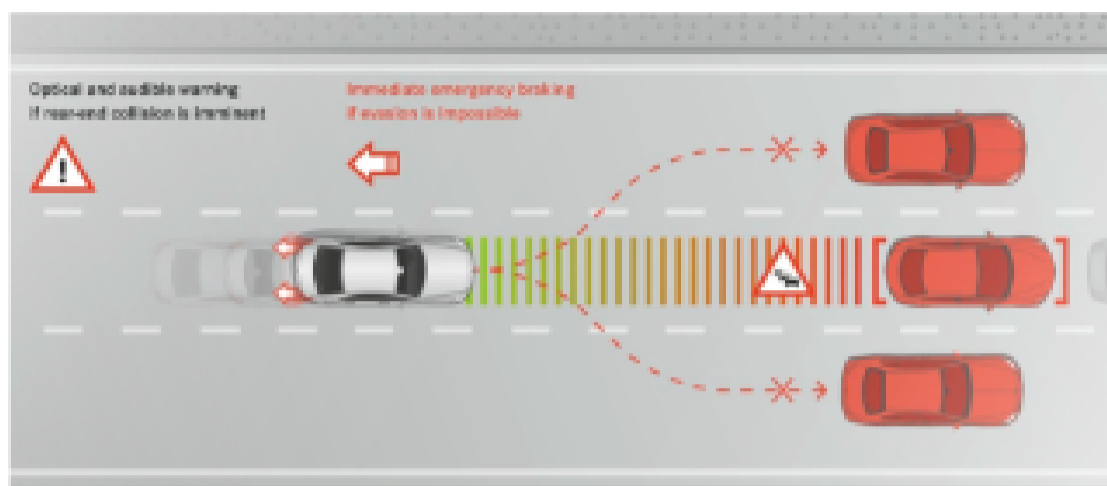

Interior Dimensions

Trunk Size	TBD
-------------------	-----

Driver Assistance Package (DA2)

Option price: \$1,700

- **Active Distance Assist DISTRONIC®** is able to follow a vehicle in front at a pre-selected distance at wider range of speeds
- **Active Steering Assist** functions at a wider range of speeds and can now actively intervene even if road lines are unclear or non-existent at certain speeds; can now function in curves with a tighter radius
- **Active Emergency Stop Assist** brakes the vehicle to a standstill in its lane if it detects that the driver is no longer actively driving the vehicle while it is on the move with Active Distance Assist DISTRONIC and Active Steering Assist engaged. Can now unlock the doors when the vehicle is stationary to allow first aid responders immediate access to the vehicle's interior. The system simultaneously makes an emergency call
- **Active Lane Change Assist** is a radar-and-camera-based system that aids the driver when changing lanes. When a turn is indicated, this feature will aid with steering into the adjacent lane if it detects the lane is empty
- **Active Speed Limit Assist** can adapt vehicle speed to identified speed limits and can now adjust preemptively when speed limits are going to change
- **Route-Based Speed Adaptation** the vehicle is now able to reduce the speed in anticipatory mode by referencing the COMAND map data ahead of bends, junctions, roundabouts, toll booths and exit roads.
- **Active Brake Assist with Cross-Traffic Function**
- **Evasive Steering Assist** this system assists by adding calculated steering torque to aid in steering wheel movement when a driver deliberately or instinctively performs an evasive maneuver around a pedestrian
- **Active Blind Spot Assist** is active at a wider range of speeds and informs the driver to help avoid an imminent side impact by single-sided braking
- **Active Lane Keeping Assist** is active now at a wider range of speeds