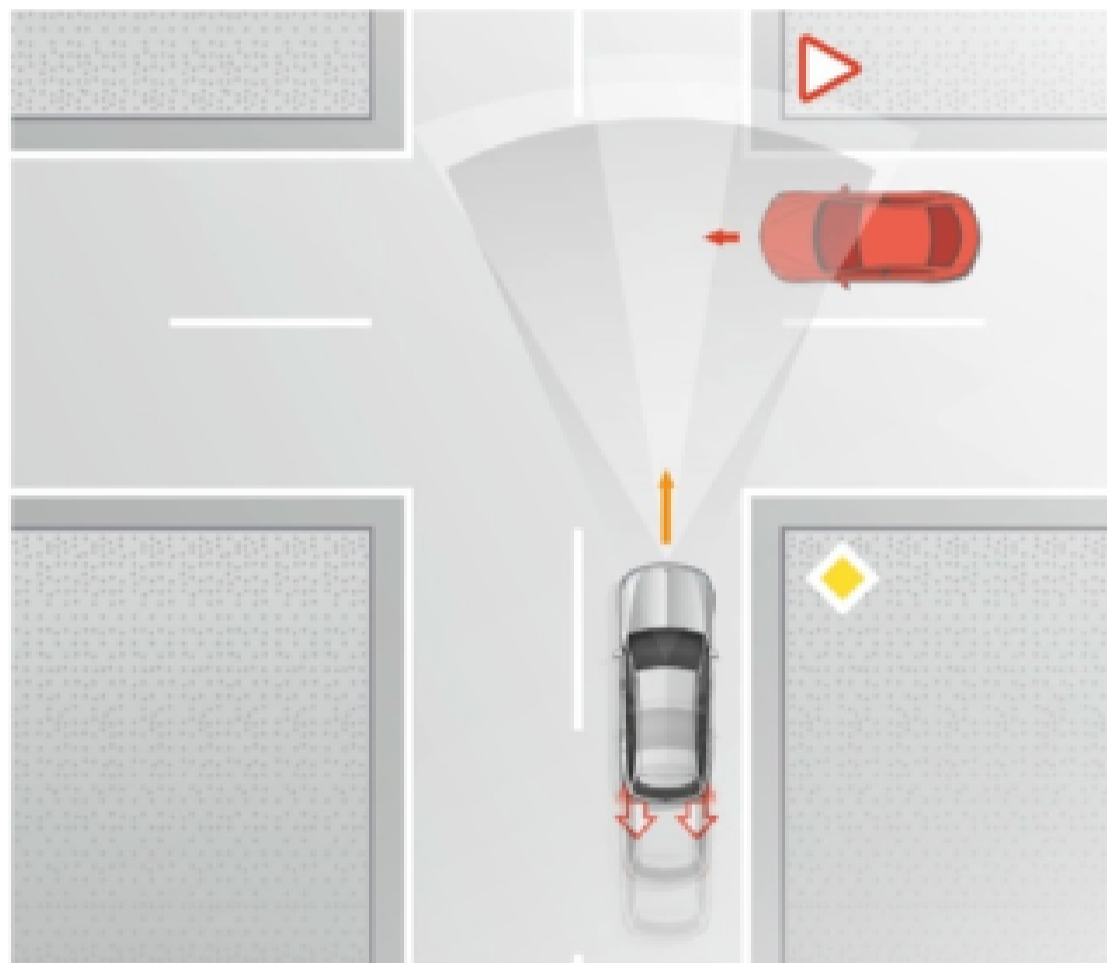

Interior Dimensions

Trunk Size	TBD
-------------------	-----

Driver Assistance Package (DA2)

Option price: \$1,700

- **Active Distance Assist DISTRONIC®** is able to follow a vehicle in front at a pre-selected distance at wider range of speeds
- **Active Steering Assist** functions at a wider range of speeds and can now actively intervene even if road lines are unclear or non-existent at certain speeds; can now function in curves with a tighter radius
- **Active Emergency Stop Assist** brakes the vehicle to a standstill in its lane if it detects that the driver is no longer actively driving the vehicle while it is on the move with Active Distance Assist DISTRONIC and Active Steering Assist engaged. Can now unlock the doors when the vehicle is stationary to allow first aid responders immediate access to the vehicle's interior. The system simultaneously makes an emergency call
- **Active Lane Change Assist** is a radar-and-camera-based system that aids the driver when changing lanes. When a turn is indicated, this feature will aid with steering into the adjacent lane if it detects the lane is empty
- **Active Speed Limit Assist** can adapt vehicle speed to identified speed limits and can now adjust preemptively when speed limits are going to change
- **Route-Based Speed Adaptation** the vehicle is now able to reduce the speed in anticipatory mode by referencing the COMAND map data ahead of bends, junctions, roundabouts, toll booths and exit roads.
- **Active Brake Assist with Cross-Traffic Function**
- **Evasive Steering Assist** this system assists by adding calculated steering torque to aid in steering wheel movement when a driver deliberately or instinctively performs an evasive maneuver around a pedestrian
- **Active Blind Spot Assist** is active at a wider range of speeds and informs the driver to help avoid an imminent side impact by single-sided braking
- **Active Lane Keeping Assist** is active now at a wider range of speeds