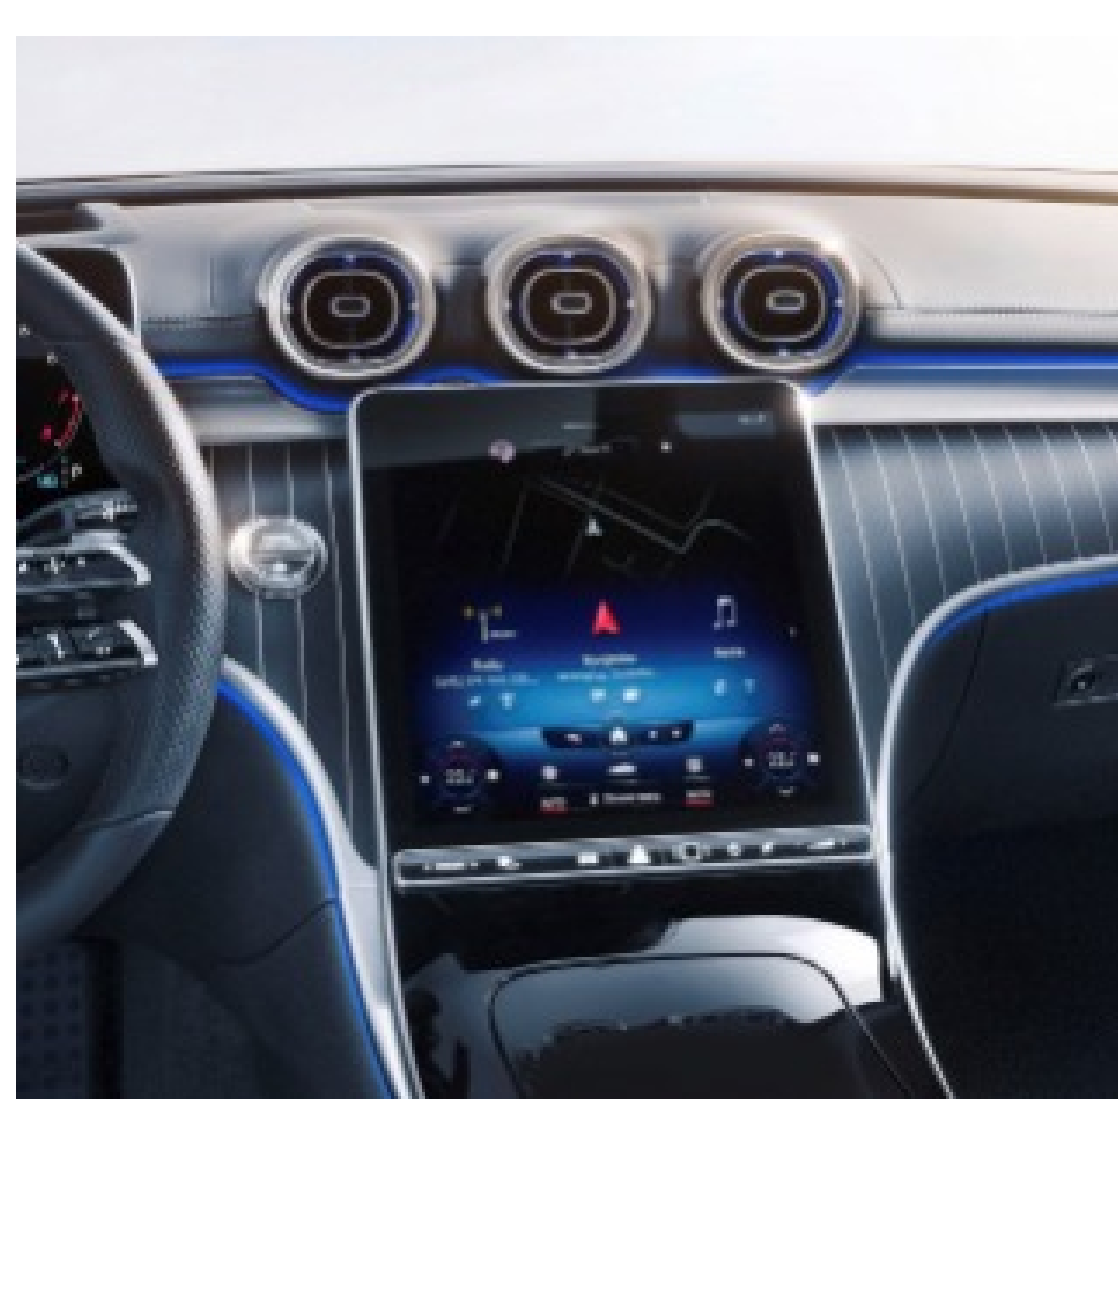

Options In Detail

Mercedes-Benz User Experience (Standard)

Extended MBUX Functions:

Say "Hey Mercedes", and your MBUX system awaits your commands. Personal profiles, predictive functions and a WiFi hotspot completely redefine the term digital networking

Many forms of interaction and personalization:

- The new C-Class now includes the latest generation of MBUX (NTG 7)
- Standard 11.9" Touchscreen Media display in portrait format as a visual highlight
- Up to seven different profiles are possible in the vehicle.
- Alongside entry of the Mercedes me PIN, new biometric and interconnected authentication functions ensure a high level of security. These are fingerprint (standard), and voice recognition (standard).
- New convenience functions include repositioning of the driver's seat and outside mirrors according to body size
- The voice assistant "Hey Mercedes" listens even more carefully, and understands the occupants even better: "Hey Mercedes" can also be controlled from the passenger seat. Several microphones help to tell the system which seat the voice is coming from.
- "Hey Mercedes" explains functions. The activation keyword "Hey Mercedes" is no longer necessary for certain applications. An incoming call can be taken direct with "Accept call", for example
- The appearance of the screens can be individualized with a choice of display styles
- Key functions such as the lights or windscreen wipers can still be operated directly. The climate control panel is permanently at the lower edge of the display