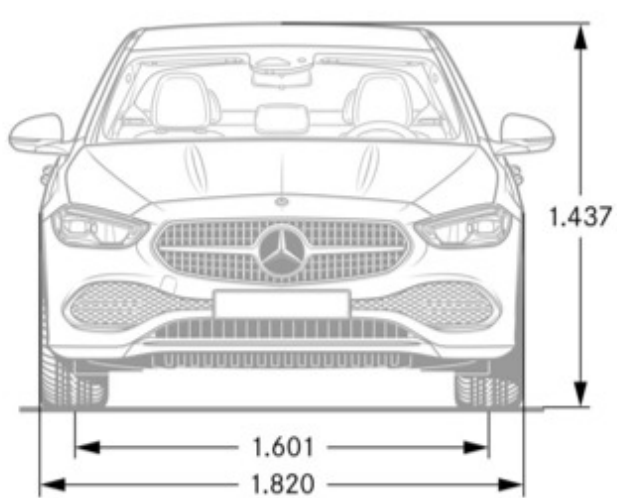

Specifications

C300W

Chassis

Drivetrain

Transmission	9G-TRONIC
Transmission Speeds	9
Drive Configuration	Rear-Wheel Drive

Engine

Engine Configuration	2.0L Inline-4 Turbo w/ 48V Mild Hybrid System
Power (hp)	255 hp (ICE), 20 hp (ISG)
Torque (lb-ft)	295 lb-ft (ICE), 148 lb-ft (ISG)
Fuel Requirement	Octane 91
Compression	10:1
Fuel Tank Size	17.4 gal
Displacement (cc)	1,999
# Valves per Cylinder	4

Performance

Acceleration	6.0
Top Speed	130 (electronically limited)

Fuel Economy

Fuel Economy (City/Hwy/Combined)	TBD

Exterior Dimensions

Vehicle Length	187 in
Vehicle Width, Mirrors Folded In	74.4 in
Vehicle Width with Mirrors	80 in
Vehicle Height	56.6 in
Wheelbase	112.8 in
Coefficient of Drag	TBD
Track Width Front/Rear	62.3/62.8 in
Curb Weight (lbs)	3825

Wheels and Tires

Interior Dimensions

Trunk Size	12.6