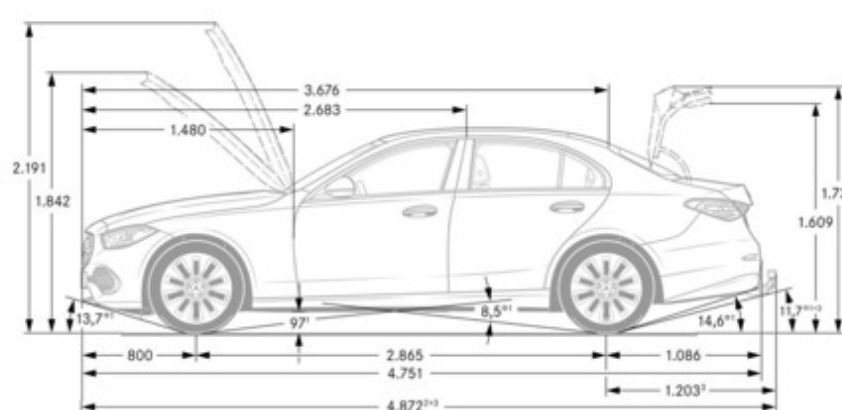

Specifications

C300W

Chassis

Drivetrain

Transmission	9G-TRONIC
Transmission Speeds	9
Drive Configuration	Rear-Wheel Drive

Engine

Engine Configuration	2.0L Inline-4 Turbo w/ 48V Mild Hybrid System
Power (hp)	255 hp (ICE), 20 hp (ISG)
Torque (lb-ft)	295 lb-ft (ICE), 148 lb-ft (ISG)
Fuel Requirement	Octane 91
Compression	10:1
Fuel Tank Size	17.4 gal
Displacement (cc)	1,999
# Valves per Cylinder	4

Performance

Acceleration	6.0
Top Speed	130 (electronically limited)

Fuel Economy

Fuel Economy (City/Hwy/Combined)	TBD

Exterior Dimensions

Vehicle Length	187 in
Vehicle Width, Mirrors Folded In	74.4 in
Vehicle Width with Mirrors	80 in
Vehicle Height	56.6 in
Wheelbase	112.8 in
Coefficient of Drag	TBD
Track Width Front/Rear	62.3/62.8 in
Curb Weight (lbs)	3825

Wheels and Tires

Interior Dimensions

Trunk Size	12.6