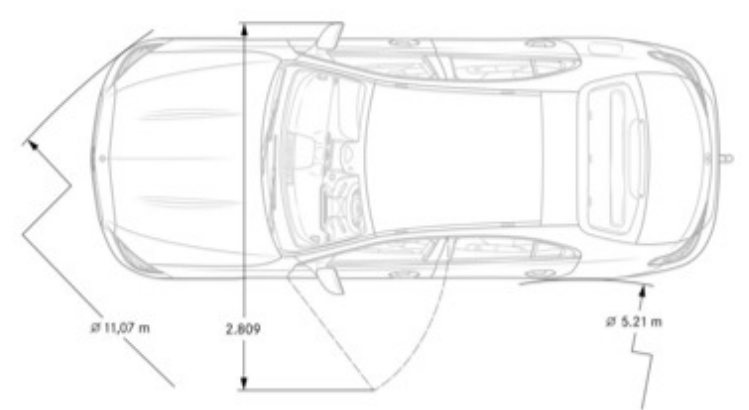

Specifications

C300W

Chassis

Drivetrain

Transmission	9G-TRONIC
Transmission Speeds	9
Drive Configuration	Rear-Wheel Drive

Engine

Engine Configuration	2.0L Inline-4 Turbo w/ 48V Mild Hybrid System
Power (hp)	255 hp (ICE), 20 hp (ISG)
Torque (lb-ft)	295 lb-ft (ICE), 148 lb-ft (ISG)
Fuel Requirement	Octane 91
Compression	10:1
Fuel Tank Size	17.4 gal
Displacement (cc)	1,999
# Valves per Cylinder	4

Performance

Acceleration	6.0
Top Speed	130 (electronically limited)

Fuel Economy

Fuel Economy (City/Hwy/Combined)	TBD

Exterior Dimensions

Vehicle Length	187 in
Vehicle Width, Mirrors Folded In	74.4 in
Vehicle Width with Mirrors	80 in
Vehicle Height	56.6 in
Wheelbase	112.8 in
Coefficient of Drag	TBD
Track Width Front/Rear	62.3/62.8 in
Curb Weight (lbs)	3825

Wheels and Tires

Interior Dimensions

Trunk Size	12.6