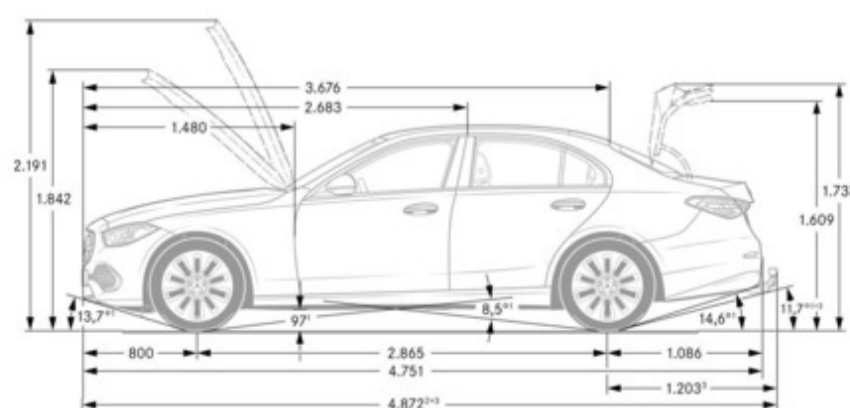

Chassis

Drivetrain

Transmission	9G-TRONIC
Transmission Speeds	9
Drive Configuration	All-Wheel Drive

Engine

Engine Configuration	2.0L Inline-4 Turbo w/ 48V Mild Hybrid System
Power (hp)	255 hp (ICE), 20 hp (ISG)
Torque (lb-ft)	295 lb-ft (ICE), 148 lb-ft (ISG)
Fuel Requirement	Octane 91
Compression	10:1
Fuel Tank Size	17.4 gal
Displacement (cc)	1,999
# Valves per Cylinder	4

Performance

Acceleration	6.0
Top Speed	130 (electronically limited)

Fuel Economy

Fuel Economy (City/Hwy/Combined)	TBD

Exterior Dimensions

Vehicle Length	187 in
Vehicle Width, Mirrors Folded In	74.4 in
Vehicle Width with Mirrors	80 in
Vehicle Height	56.6 in
Wheelbase	112.8 in
Coefficient of Drag	TBD
Track Width Front/Rear	62.3/62.8 in
Curb Weight (lbs)	3957

Wheels and Tires

Interior Dimensions

Trunk Size	12.6