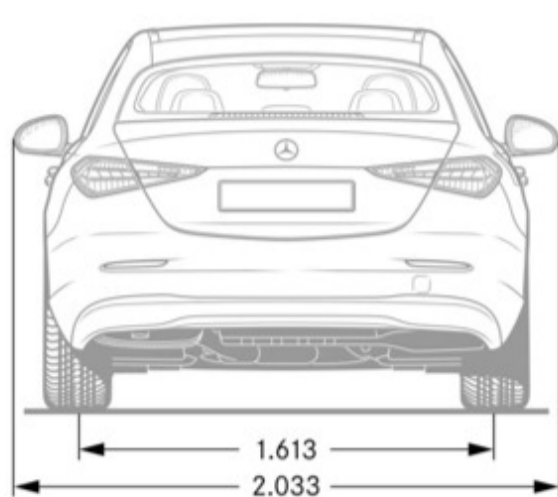

Chassis

Drivetrain

Transmission	9G-TRONIC
Transmission Speeds	9
Drive Configuration	All-Wheel Drive

Engine

Engine Configuration	2.0L Inline-4 Turbo w/ 48V Mild Hybrid System
Power (hp)	255 hp (ICE), 20 hp (ISG)
Torque (lb-ft)	295 lb-ft (ICE), 148 lb-ft (ISG)
Fuel Requirement	Octane 91
Compression	10:1
Fuel Tank Size	17.4 gal
Displacement (cc)	1,999
# Valves per Cylinder	4

Performance

Acceleration	6.0
Top Speed	130 (electronically limited)

Fuel Economy

Fuel Economy (City/Hwy/Combined)	TBD

Exterior Dimensions

Vehicle Length	187 in
Vehicle Width, Mirrors Folded In	74.4 in
Vehicle Width with Mirrors	80 in
Vehicle Height	56.6 in
Wheelbase	112.8 in
Coefficient of Drag	TBD
Track Width Front/Rear	62.3/62.8 in
Curb Weight (lbs)	3957

Wheels and Tires

Interior Dimensions

Trunk Size	12.6