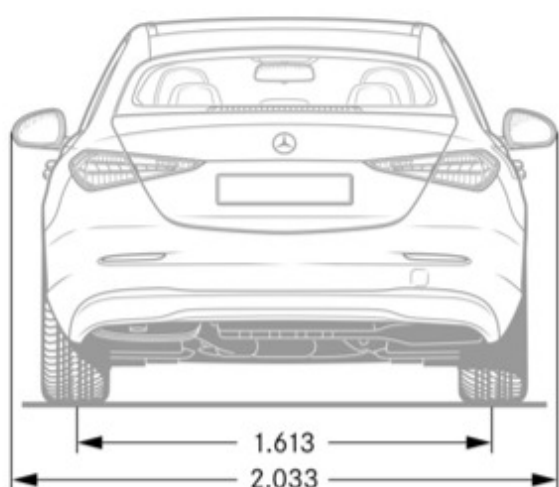

Specifications

C300W

Chassis

Drivetrain

Transmission	9G-TRONIC
Transmission Speeds	9
Drive Configuration	Rear-Wheel Drive

Engine

Engine Configuration	2.0L Inline-4 Turbo w/ 48V Mild Hybrid System
Power (hp)	255 hp (ICE), 20 hp (ISG)
Torque (lb-ft)	295 lb-ft (ICE), 148 lb-ft (ISG)
Fuel Requirement	Octane 91
Compression	10:1
Fuel Tank Size	17.4 gal
Displacement (cc)	1,999
# Valves per Cylinder	4

Performance

Acceleration	6.0
Top Speed	130 (electronically limited)

Fuel Economy

Fuel Economy (City/Hwy/Combined)	TBD

Exterior Dimensions

Vehicle Length	187 in
Vehicle Width, Mirrors Folded In	74.4 in
Vehicle Width with Mirrors	80 in
Vehicle Height	56.6 in
Wheelbase	112.8 in
Coefficient of Drag	TBD
Track Width Front/Rear	62.3/62.8 in
Curb Weight (lbs)	3825

Wheels and Tires

Interior Dimensions

Trunk Size	12.6