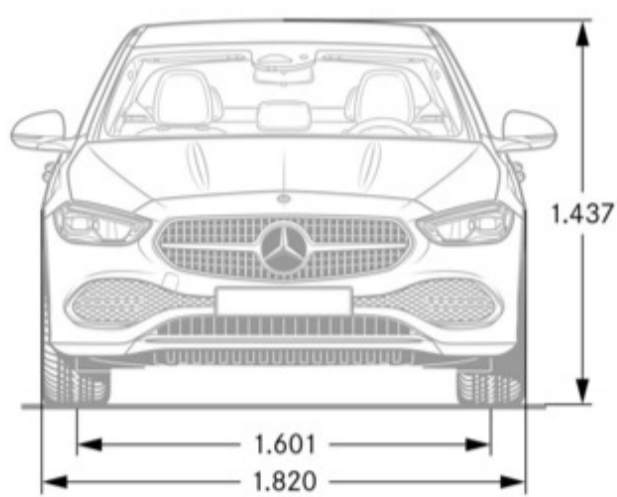

Chassis

Drivetrain

Transmission	9G-TRONIC
Transmission Speeds	9
Drive Configuration	All-Wheel Drive

Engine

Engine Configuration	2.0L Inline-4 Turbo w/ 48V Mild Hybrid System
Power (hp)	255 hp (ICE), 20 hp (ISG)
Torque (lb-ft)	295 lb-ft (ICE), 148 lb-ft (ISG)
Fuel Requirement	Octane 91
Compression	10:1
Fuel Tank Size	17.4 gal
Displacement (cc)	1,999
# Valves per Cylinder	4

Performance

Acceleration	6.0
Top Speed	130 (electronically limited)

Fuel Economy

Fuel Economy (City/Hwy/Combined)	TBD

Exterior Dimensions

Vehicle Length	187 in
Vehicle Width, Mirrors Folded In	74.4 in
Vehicle Width with Mirrors	80 in
Vehicle Height	56.6 in
Wheelbase	112.8 in
Coefficient of Drag	TBD
Track Width Front/Rear	62.3/62.8 in
Curb Weight (lbs)	3957

Wheels and Tires

Interior Dimensions

Trunk Size	12.6