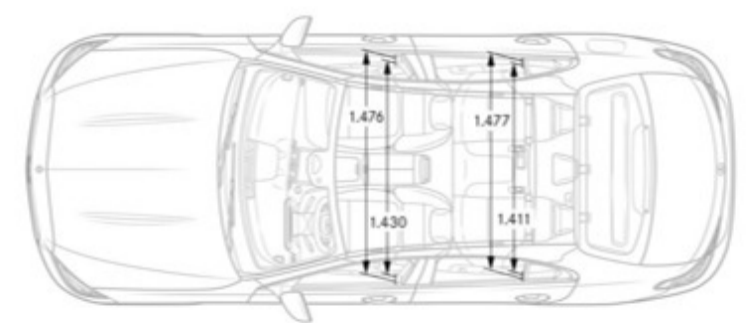

Chassis

Drivetrain

Transmission	9G-TRONIC
Transmission Speeds	9
Drive Configuration	All-Wheel Drive

Engine

Engine Configuration	2.0L Inline-4 Turbo w/ 48V Mild Hybrid System
Power (hp)	255 hp (ICE), 20 hp (ISG)
Torque (lb-ft)	295 lb-ft (ICE), 148 lb-ft (ISG)
Fuel Requirement	Octane 91
Compression	10:1
Fuel Tank Size	17.4 gal
Displacement (cc)	1,999
# Valves per Cylinder	4

Performance

Acceleration	6.0
Top Speed	130 (electronically limited)

Fuel Economy

Fuel Economy (City/Hwy/Combined)	TBD

Exterior Dimensions

Vehicle Length	187 in
Vehicle Width, Mirrors Folded In	74.4 in
Vehicle Width with Mirrors	80 in
Vehicle Height	56.6 in
Wheelbase	112.8 in
Coefficient of Drag	TBD
Track Width Front/Rear	62.3/62.8 in
Curb Weight (lbs)	3957

Wheels and Tires

Interior Dimensions

Trunk Size	12.6