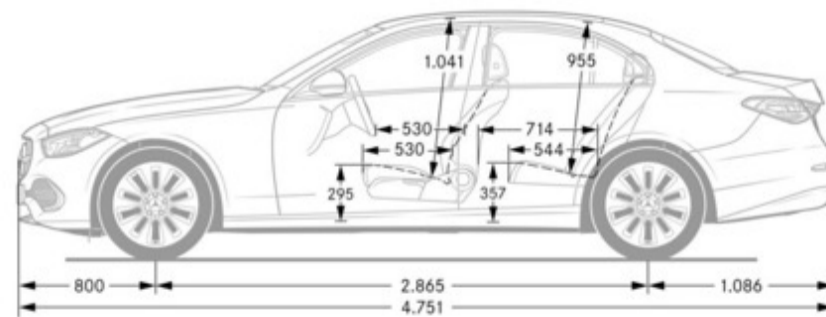

Chassis

Drivetrain

Transmission	9G-TRONIC
Transmission Speeds	9
Drive Configuration	All-Wheel Drive

Engine

Engine Configuration	2.0L Inline-4 Turbo w/ 48V Mild Hybrid System
Power (hp)	255 hp (ICE), 20 hp (ISG)
Torque (lb-ft)	295 lb-ft (ICE), 148 lb-ft (ISG)
Fuel Requirement	Octane 91
Compression	10:1
Fuel Tank Size	17.4 gal
Displacement (cc)	1,999
# Valves per Cylinder	4

Performance

Acceleration	6.0
Top Speed	130 (electronically limited)

Fuel Economy

Fuel Economy (City/Hwy/Combined)	TBD

Exterior Dimensions

Vehicle Length	187 in
Vehicle Width, Mirrors Folded In	74.4 in
Vehicle Width with Mirrors	80 in
Vehicle Height	56.6 in
Wheelbase	112.8 in
Coefficient of Drag	TBD
Track Width Front/Rear	62.3/62.8 in
Curb Weight (lbs)	3957

Wheels and Tires

Interior Dimensions

Trunk Size	12.6