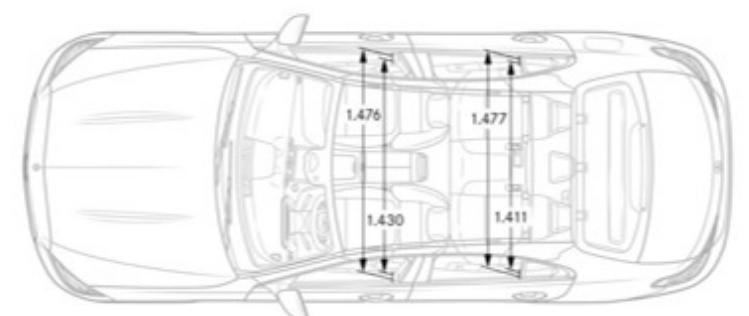

Specifications

C300W

Chassis

Drivetrain

Transmission	9G-TRONIC
Transmission Speeds	9
Drive Configuration	Rear-Wheel Drive

Engine

Engine Configuration	2.0L Inline-4 Turbo w/ 48V Mild Hybrid System
Power (hp)	255 hp (ICE), 20 hp (ISG)
Torque (lb-ft)	295 lb-ft (ICE), 148 lb-ft (ISG)
Fuel Requirement	Octane 91
Compression	10:1
Fuel Tank Size	17.4 gal
Displacement (cc)	1,999
# Valves per Cylinder	4

Performance

Acceleration	6.0
Top Speed	130 (electronically limited)

Fuel Economy

Fuel Economy (City/Hwy/Combined)	TBD

Exterior Dimensions

Vehicle Length	187 in
Vehicle Width, Mirrors Folded In	74.4 in
Vehicle Width with Mirrors	80 in
Vehicle Height	56.6 in
Wheelbase	112.8 in
Coefficient of Drag	TBD
Track Width Front/Rear	62.3/62.8 in
Curb Weight (lbs)	3825

Wheels and Tires

Interior Dimensions

Trunk Size	12.6