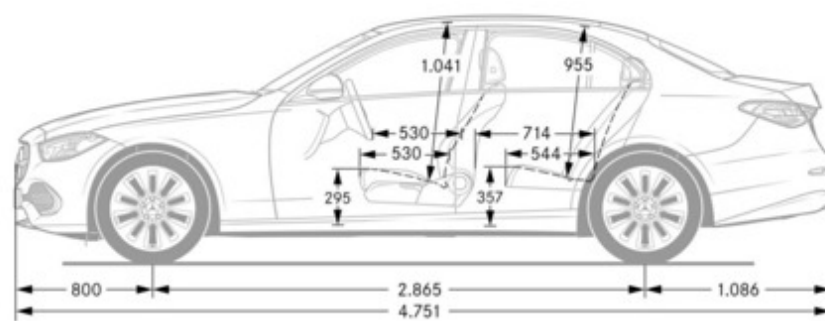

Specifications

C300W

Chassis

Drivetrain

Transmission	9G-TRONIC
Transmission Speeds	9
Drive Configuration	Rear-Wheel Drive

Engine

Engine Configuration	2.0L Inline-4 Turbo w/ 48V Mild Hybrid System
Power (hp)	255 hp (ICE), 20 hp (ISG)
Torque (lb-ft)	295 lb-ft (ICE), 148 lb-ft (ISG)
Fuel Requirement	Octane 91
Compression	10:1
Fuel Tank Size	17.4 gal
Displacement (cc)	1,999
# Valves per Cylinder	4

Performance

Acceleration	6.0
Top Speed	130 (electronically limited)

Fuel Economy

Fuel Economy (City/Hwy/Combined)	TBD

Exterior Dimensions

Vehicle Length	187 in
Vehicle Width, Mirrors Folded In	74.4 in
Vehicle Width with Mirrors	80 in
Vehicle Height	56.6 in
Wheelbase	112.8 in
Coefficient of Drag	TBD
Track Width Front/Rear	62.3/62.8 in
Curb Weight (lbs)	3825

Wheels and Tires

Interior Dimensions

Trunk Size	12.6