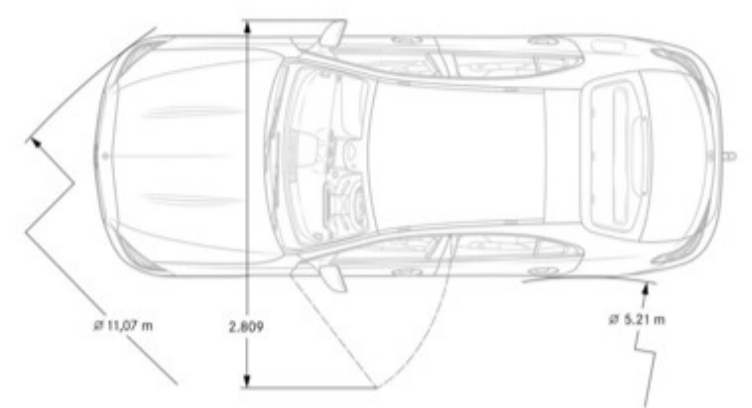

Chassis

Drivetrain

Transmission	9G-TRONIC
Transmission Speeds	9
Drive Configuration	All-Wheel Drive

Engine

Engine Configuration	2.0L Inline-4 Turbo w/ 48V Mild Hybrid System
Power (hp)	255 hp (ICE), 20 hp (ISG)
Torque (lb-ft)	295 lb-ft (ICE), 148 lb-ft (ISG)
Fuel Requirement	Octane 91
Compression	10:1
Fuel Tank Size	17.4 gal
Displacement (cc)	1,999
# Valves per Cylinder	4

Performance

Acceleration	6.0
Top Speed	130 (electronically limited)

Fuel Economy

Fuel Economy (City/Hwy/Combined)	TBD

Exterior Dimensions

Vehicle Length	187 in
Vehicle Width, Mirrors Folded In	74.4 in
Vehicle Width with Mirrors	80 in
Vehicle Height	56.6 in
Wheelbase	112.8 in
Coefficient of Drag	TBD
Track Width Front/Rear	62.3/62.8 in
Curb Weight (lbs)	3957

Wheels and Tires

Interior Dimensions

Trunk Size	12.6