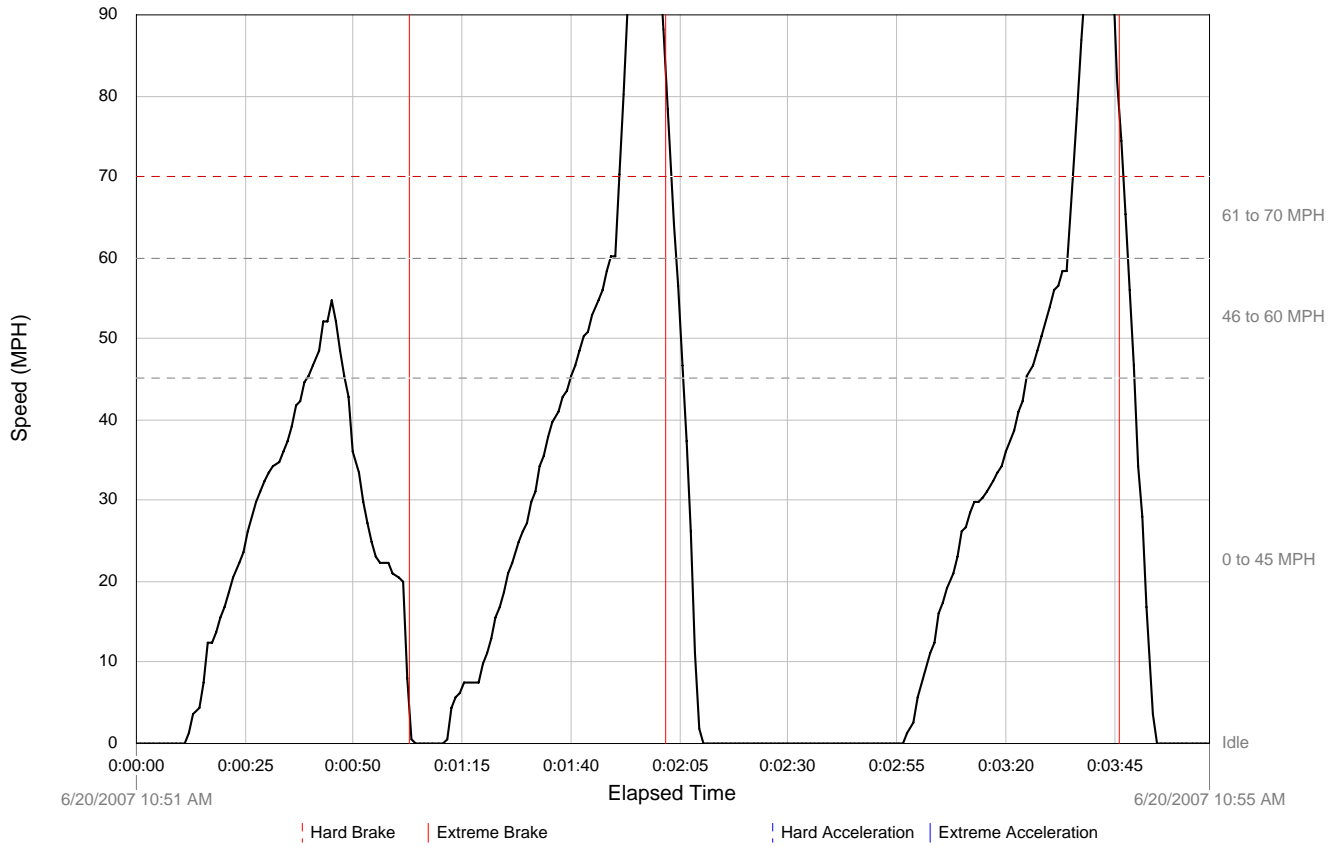

View / Trip Log / Trip 8 / Plot / Speed (MPH)

View / Trip Log / Trip 8 / Plot / Engine Speed (RPM)

View / Trip Log / Trip 8 / Plot / Air Flow Rate (lb/s)

View / Trip Log / Trip 8 / Plot / Intake Manifold Pressure (psi)

View / Trip Log / Trip 8 / Plot / Timing Advance (deg)