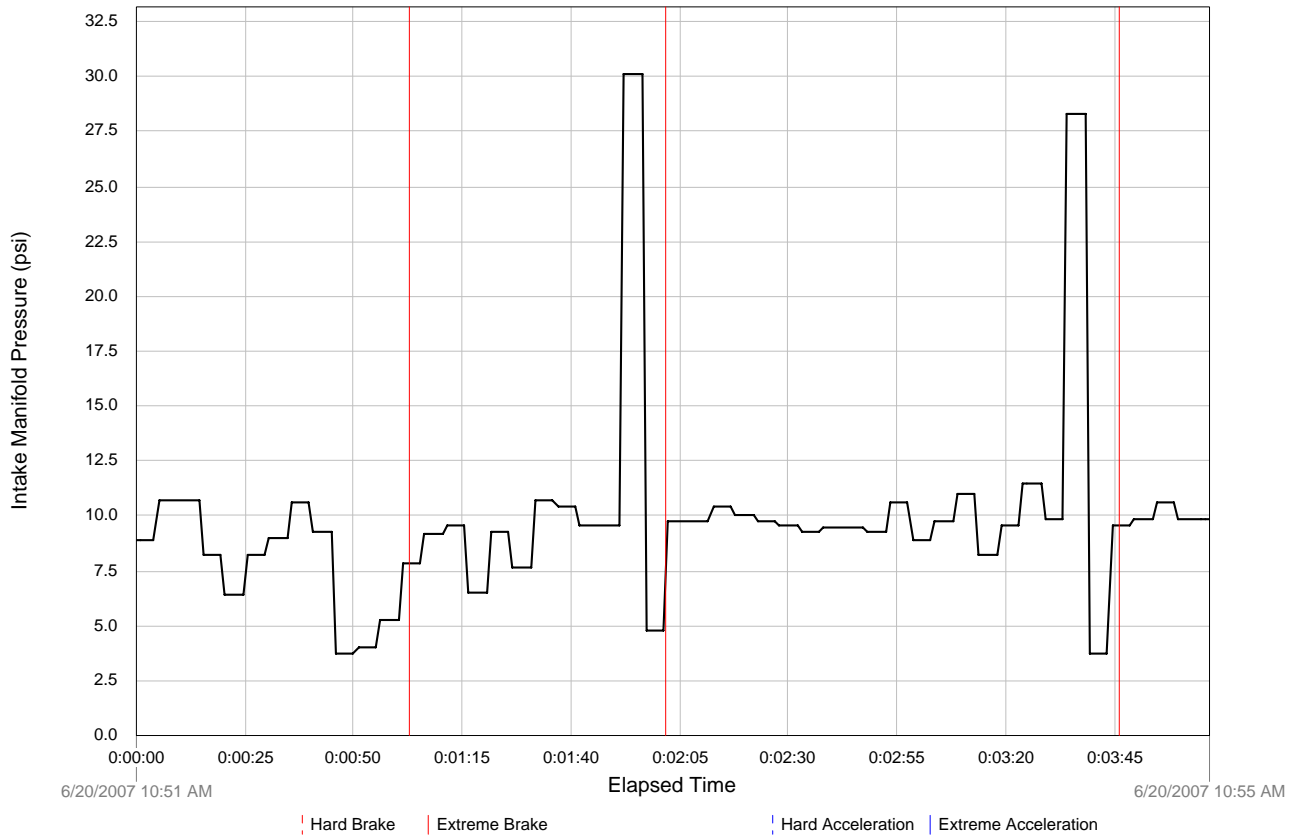

View / Trip Log / Trip 8 / Plot / Speed (MPH)

View / Trip Log / Trip 8 / Plot / Engine Speed (RPM)

View / Trip Log / Trip 8 / Plot / Air Flow Rate (lb/s)

View / Trip Log / Trip 8 / Plot / Intake Manifold Pressure (psi)

View / Trip Log / Trip 8 / Plot / Timing Advance (deg)