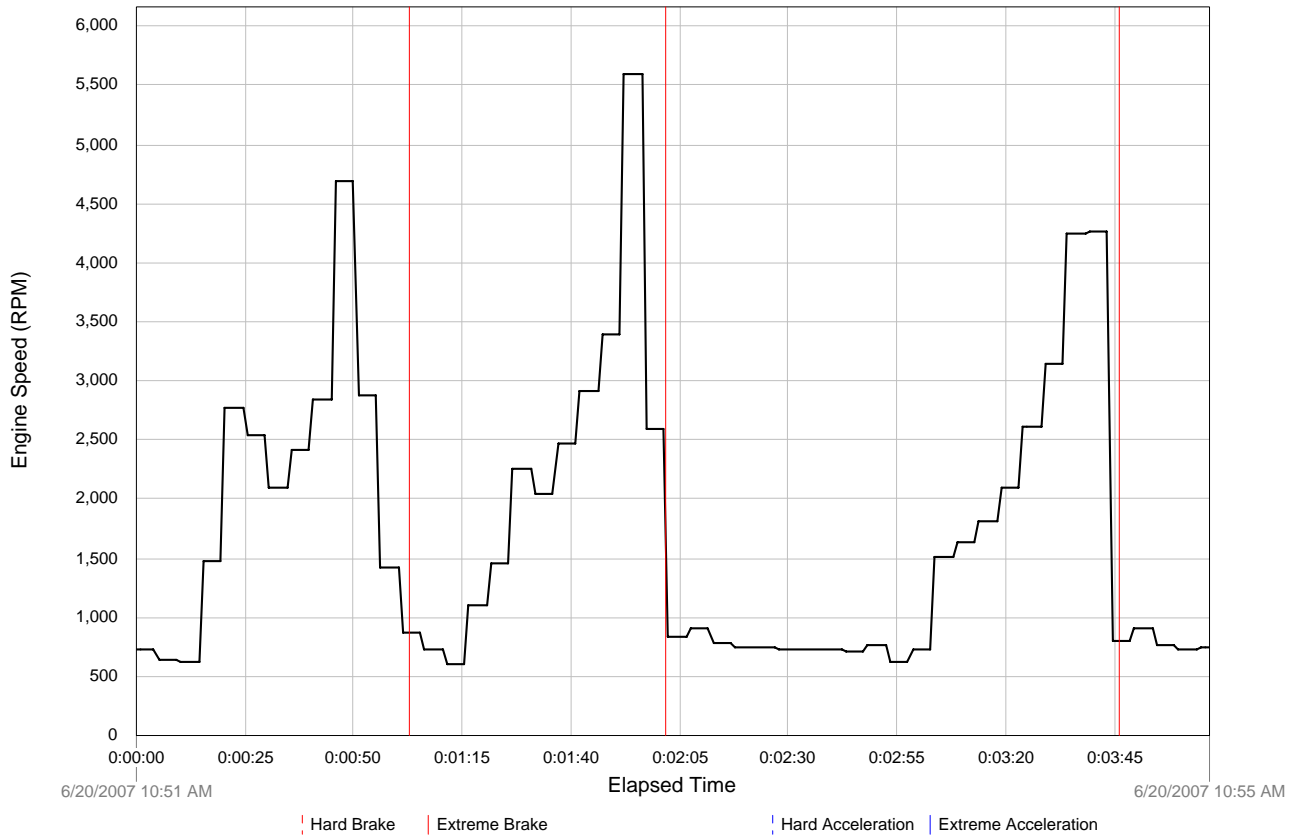

View / Trip Log / Trip 8 / Plot / Speed (MPH)

View / Trip Log / Trip 8 / Plot / Engine Speed (RPM)

View / Trip Log / Trip 8 / Plot / Air Flow Rate (lb/s)

View / Trip Log / Trip 8 / Plot / Intake Manifold Pressure (psi)

View / Trip Log / Trip 8 / Plot / Timing Advance (deg)