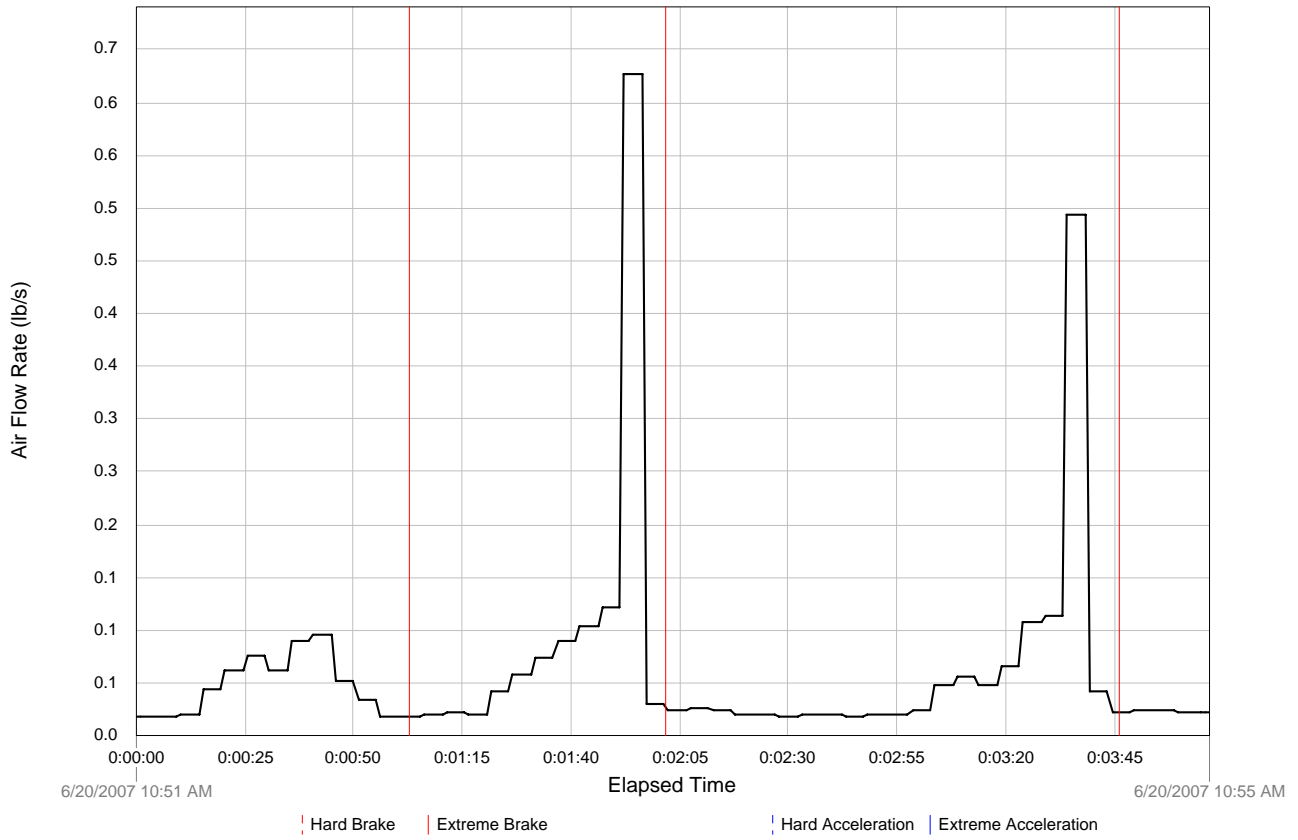

View / Trip Log / Trip 8 / Plot / Speed (MPH)

View / Trip Log / Trip 8 / Plot / Engine Speed (RPM)

View / Trip Log / Trip 8 / Plot / Air Flow Rate (lb/s)

View / Trip Log / Trip 8 / Plot / Intake Manifold Pressure (psi)

View / Trip Log / Trip 8 / Plot / Timing Advance (deg)