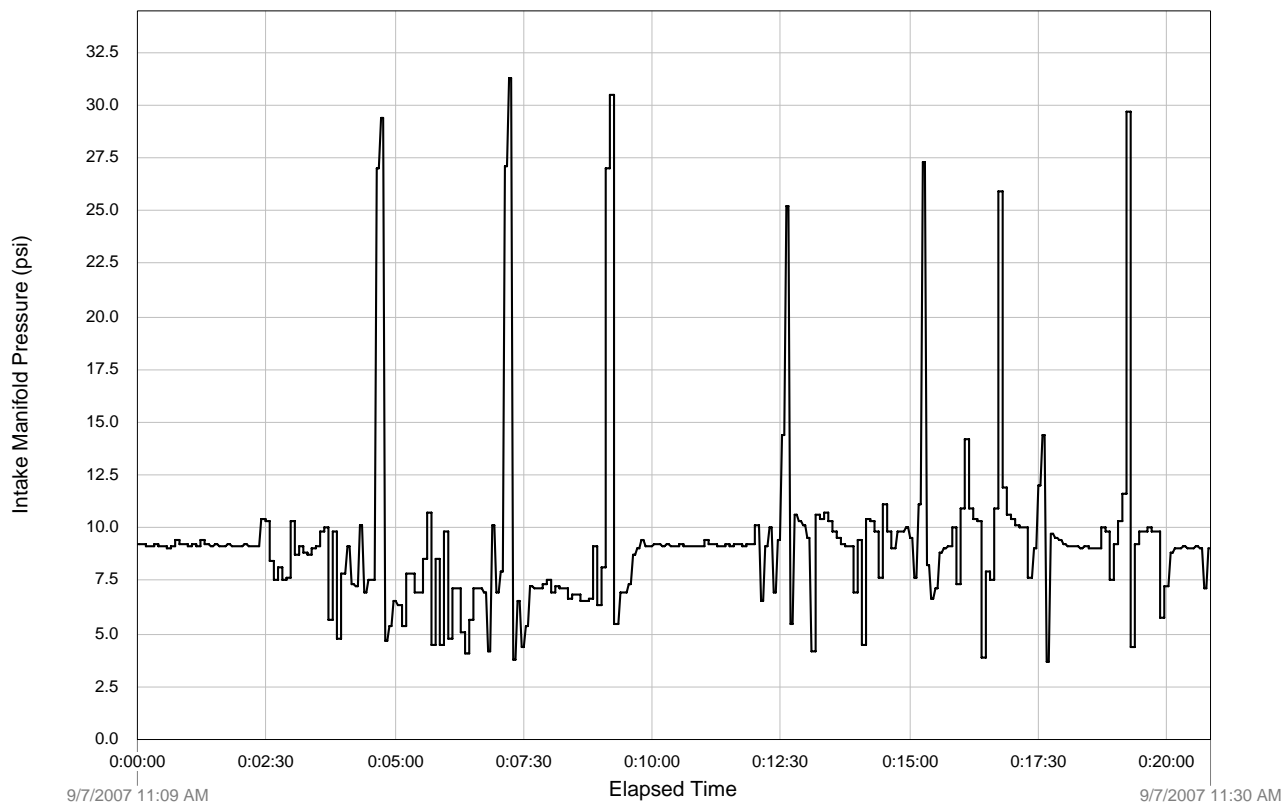

View / Trip Log / Trip 1 / Plot / Speed (MPH)

View / Trip Log / Trip 1 / Plot / Intake Manifold Pressure (psi)

View / Trip Log / Trip 1 / Plot / Timing Advance (deg)

View / Trip Log / Trip 1 / Plot / Intake Air Temperature (°F)

View / Trip Log / Trip 1 / Plot / Air Flow Rate (lb/s)