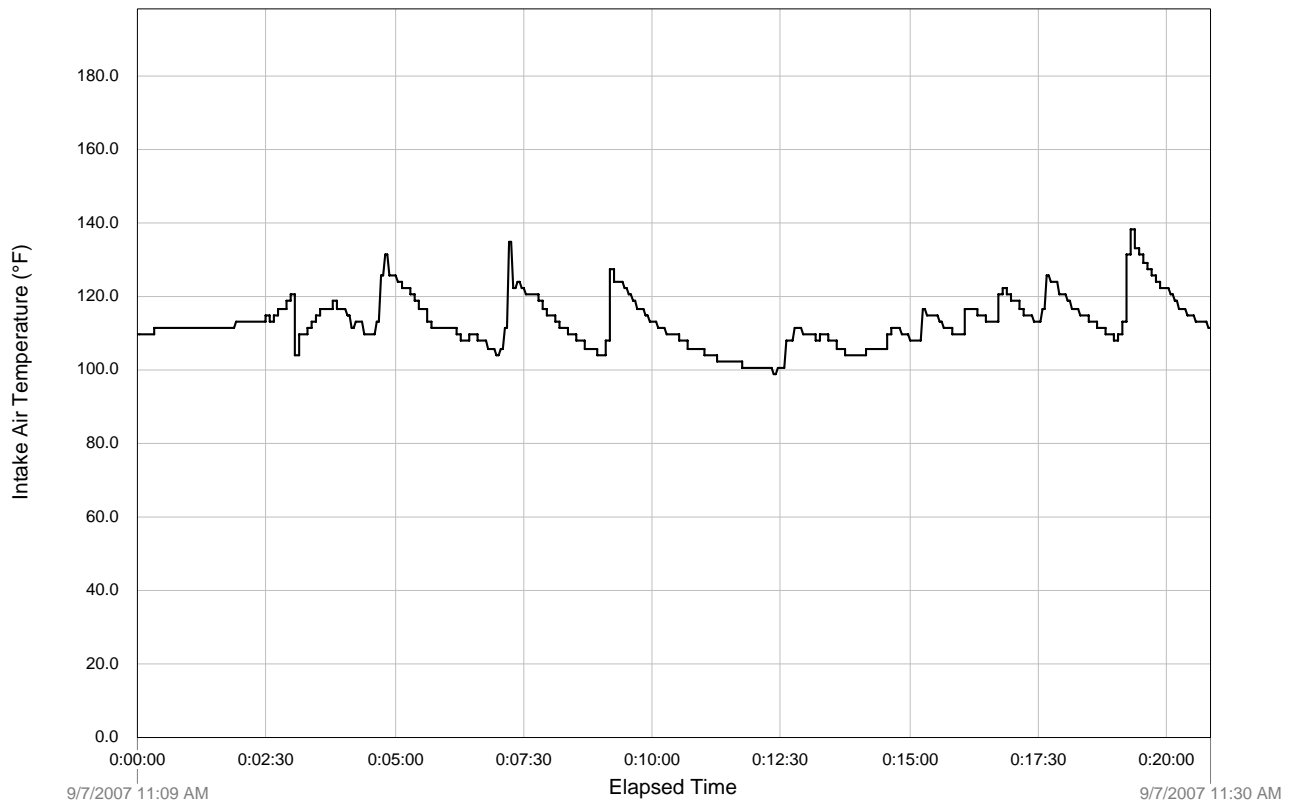

View / Trip Log / Trip 1 / Plot / Speed (MPH)

View / Trip Log / Trip 1 / Plot / Intake Manifold Pressure (psi)

View / Trip Log / Trip 1 / Plot / Timing Advance (deg)

View / Trip Log / Trip 1 / Plot / Intake Air Temperature (°F)

View / Trip Log / Trip 1 / Plot / Air Flow Rate (lb/s)