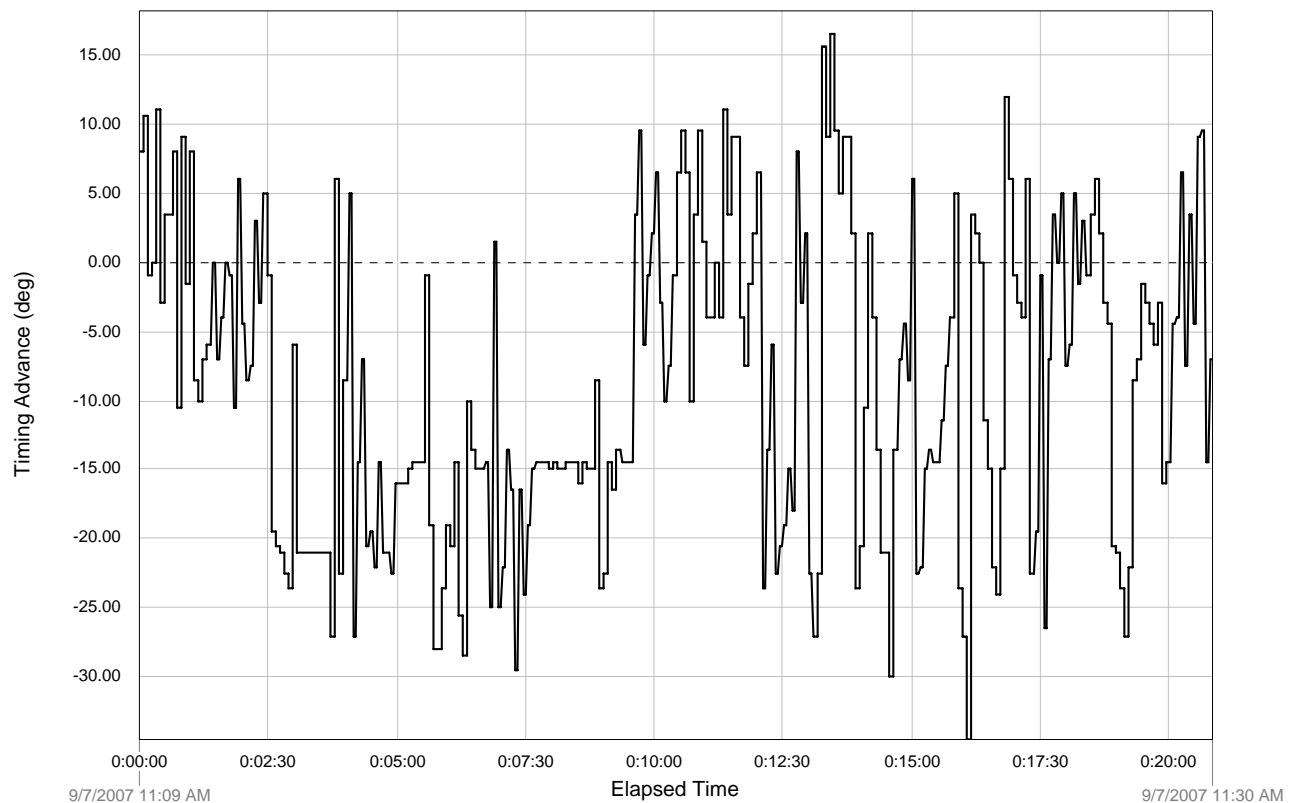

View / Trip Log / Trip 1 / Plot / Speed (MPH)

View / Trip Log / Trip 1 / Plot / Intake Manifold Pressure (psi)

View / Trip Log / Trip 1 / Plot / Timing Advance (deg)

View / Trip Log / Trip 1 / Plot / Intake Air Temperature (°F)

View / Trip Log / Trip 1 / Plot / Air Flow Rate (lb/s)