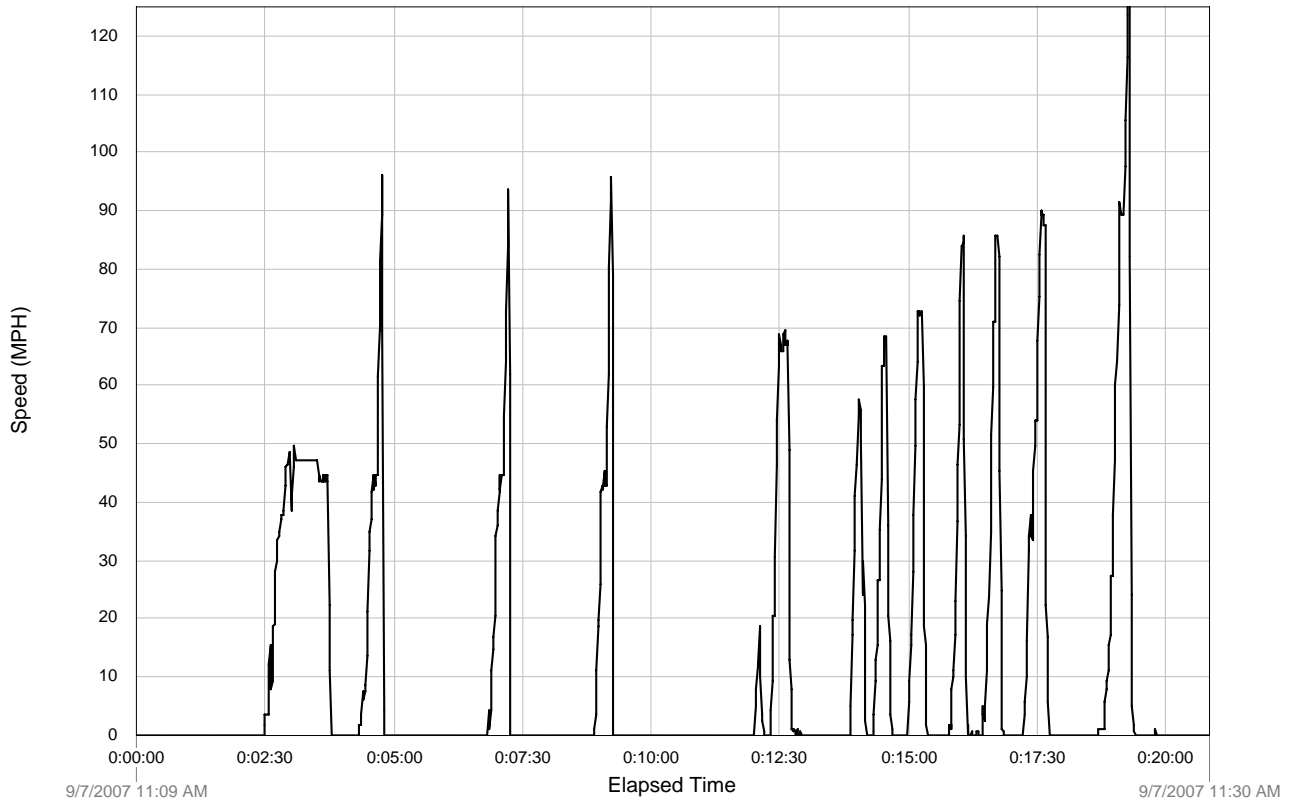

View / Trip Log / Trip 1 / Plot / Speed (MPH)

View / Trip Log / Trip 1 / Plot / Intake Manifold Pressure (psi)

View / Trip Log / Trip 1 / Plot / Timing Advance (deg)

View / Trip Log / Trip 1 / Plot / Intake Air Temperature (°F)

View / Trip Log / Trip 1 / Plot / Air Flow Rate (lb/s)