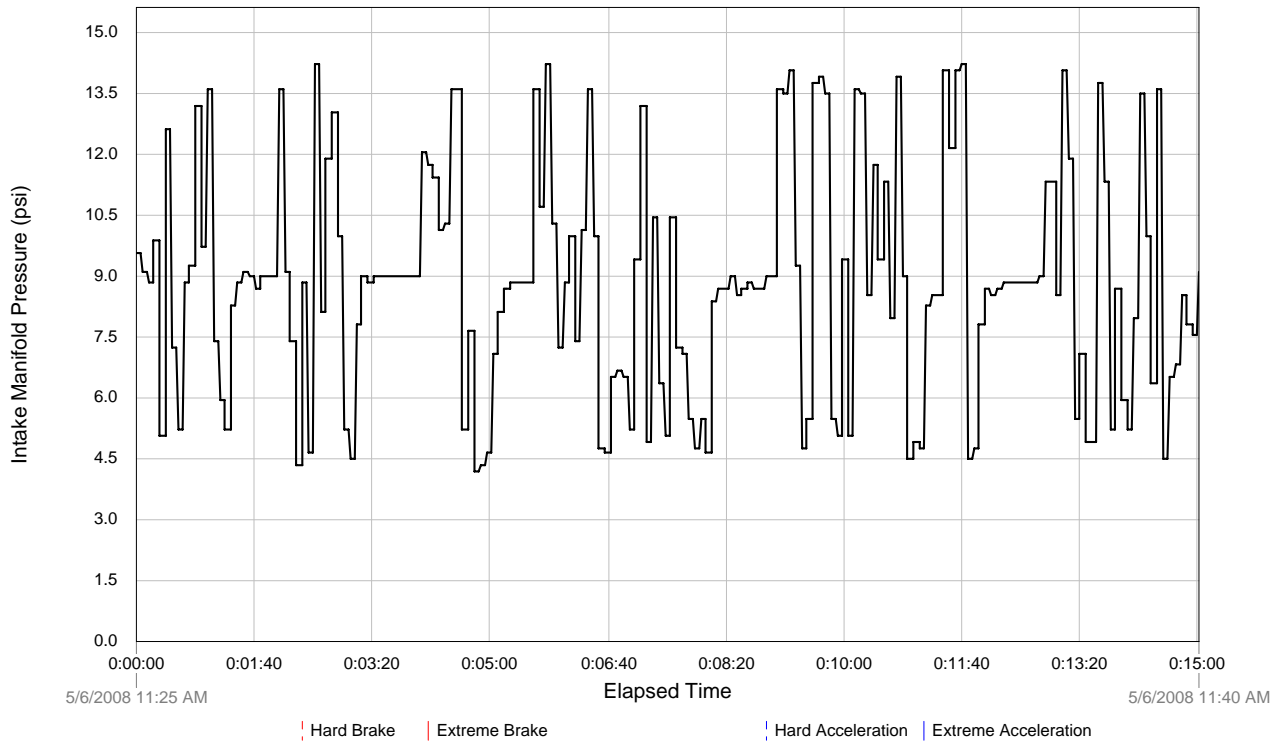

View / Trip Log / Trip 1 / Plot / Speed (MPH)

View / Trip Log / Trip 1 / Plot / Intake Manifold Pressure (psi)

View / Trip Log / Trip 1 / Plot / Intake Air Temperature (°F)

View / Trip Log / Trip 1 / Plot / Timing Advance (deg)

View / Trip Log / Trip 1 / Plot / Coolant Temperature (°F)