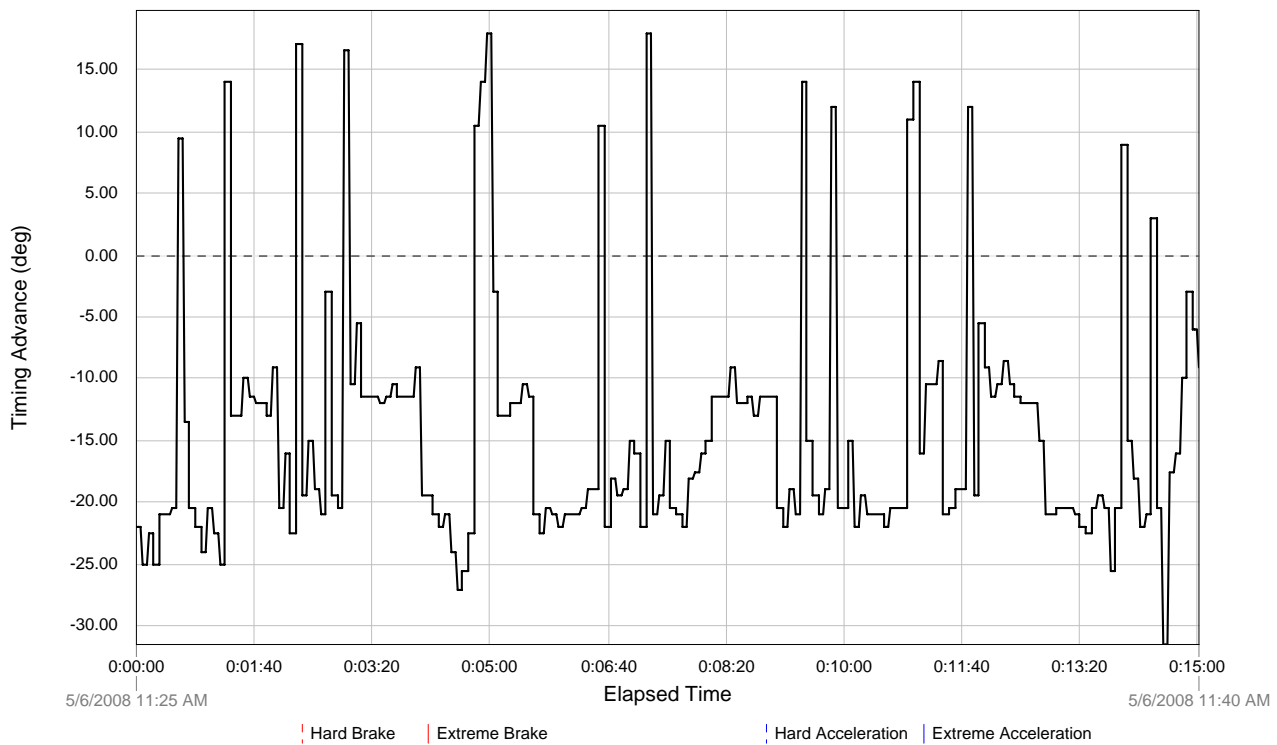

View / Trip Log / Trip 1 / Plot / Speed (MPH)

View / Trip Log / Trip 1 / Plot / Intake Manifold Pressure (psi)

View / Trip Log / Trip 1 / Plot / Intake Air Temperature (°F)

View / Trip Log / Trip 1 / Plot / Timing Advance (deg)

View / Trip Log / Trip 1 / Plot / Coolant Temperature (°F)