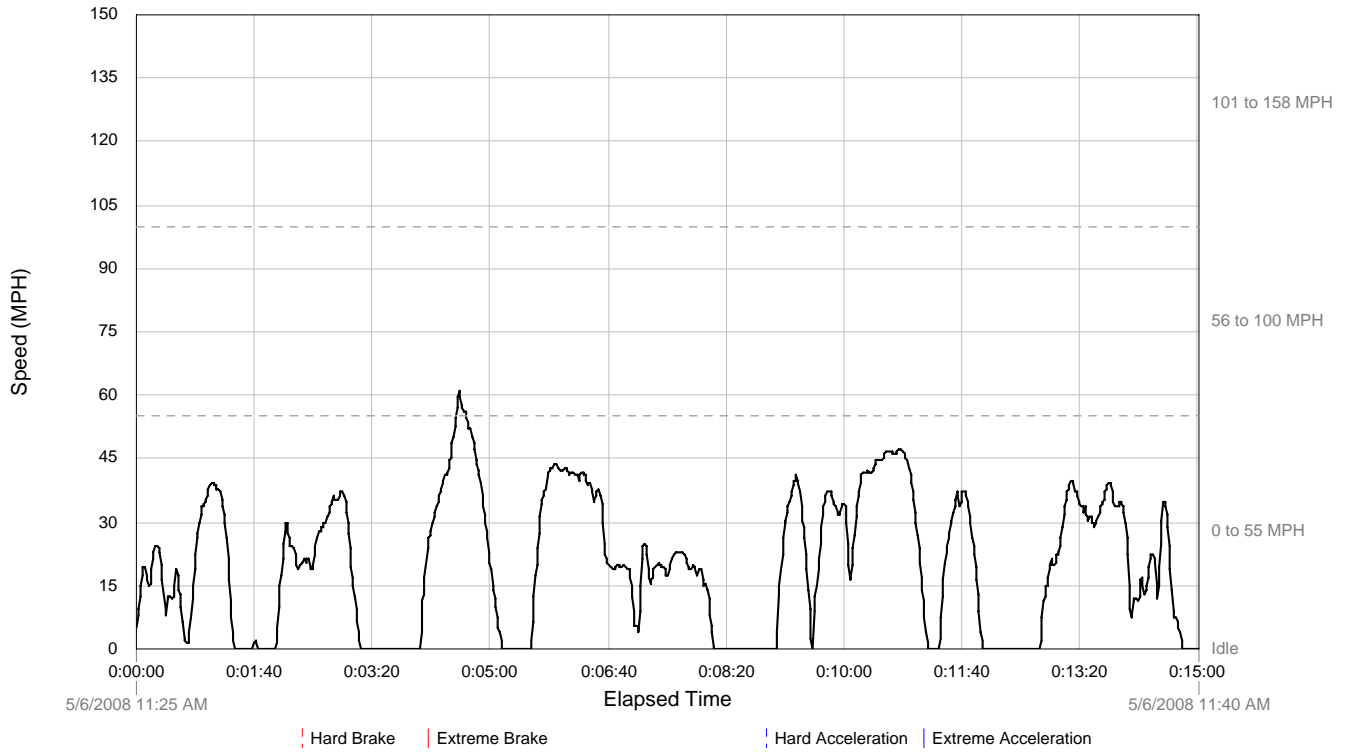

View / Trip Log / Trip 1 / Plot / Speed (MPH)

View / Trip Log / Trip 1 / Plot / Intake Manifold Pressure (psi)

View / Trip Log / Trip 1 / Plot / Intake Air Temperature (°F)

View / Trip Log / Trip 1 / Plot / Timing Advance (deg)

View / Trip Log / Trip 1 / Plot / Coolant Temperature (°F)