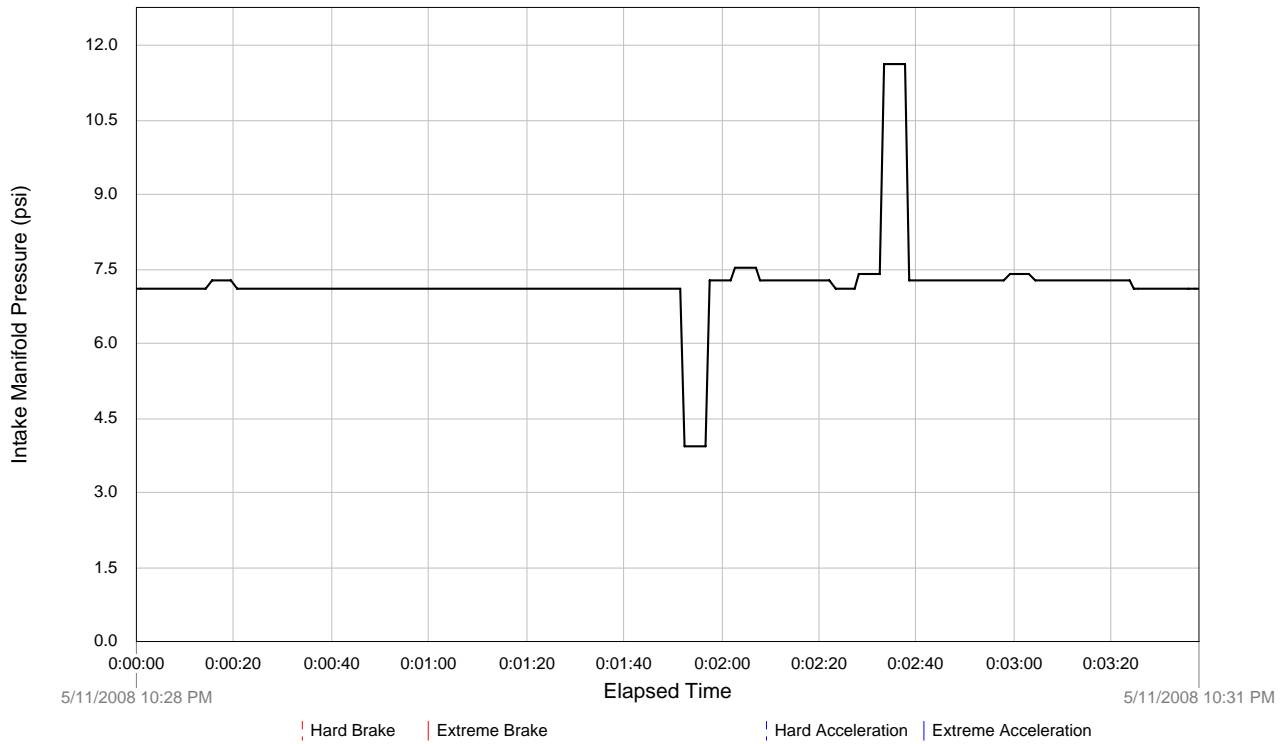

View / Trip Log / Trip 3 / Plot / Speed (MPH)

View / Trip Log / Trip 3 / Plot / Intake Manifold Pressure (psi)

View / Trip Log / Trip 3 / Plot / Intake Air Temperature (°F)

View / Trip Log / Trip 3 / Plot / Timing Advance (deg)

View / Trip Log / Trip 3 / Plot / Coolant Temperature (°F)