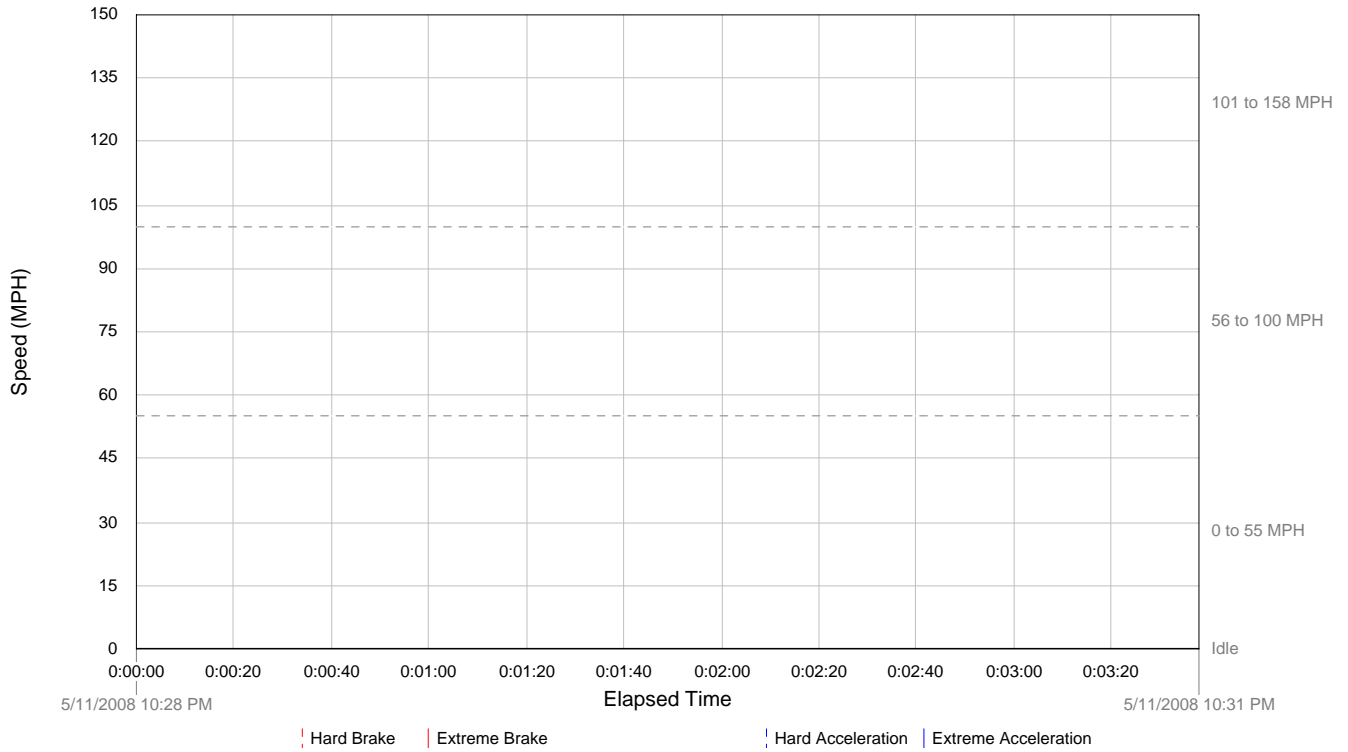

View / Trip Log / Trip 3 / Plot / Speed (MPH)

View / Trip Log / Trip 3 / Plot / Intake Manifold Pressure (psi)

View / Trip Log / Trip 3 / Plot / Intake Air Temperature (°F)

View / Trip Log / Trip 3 / Plot / Timing Advance (deg)

View / Trip Log / Trip 3 / Plot / Coolant Temperature (°F)