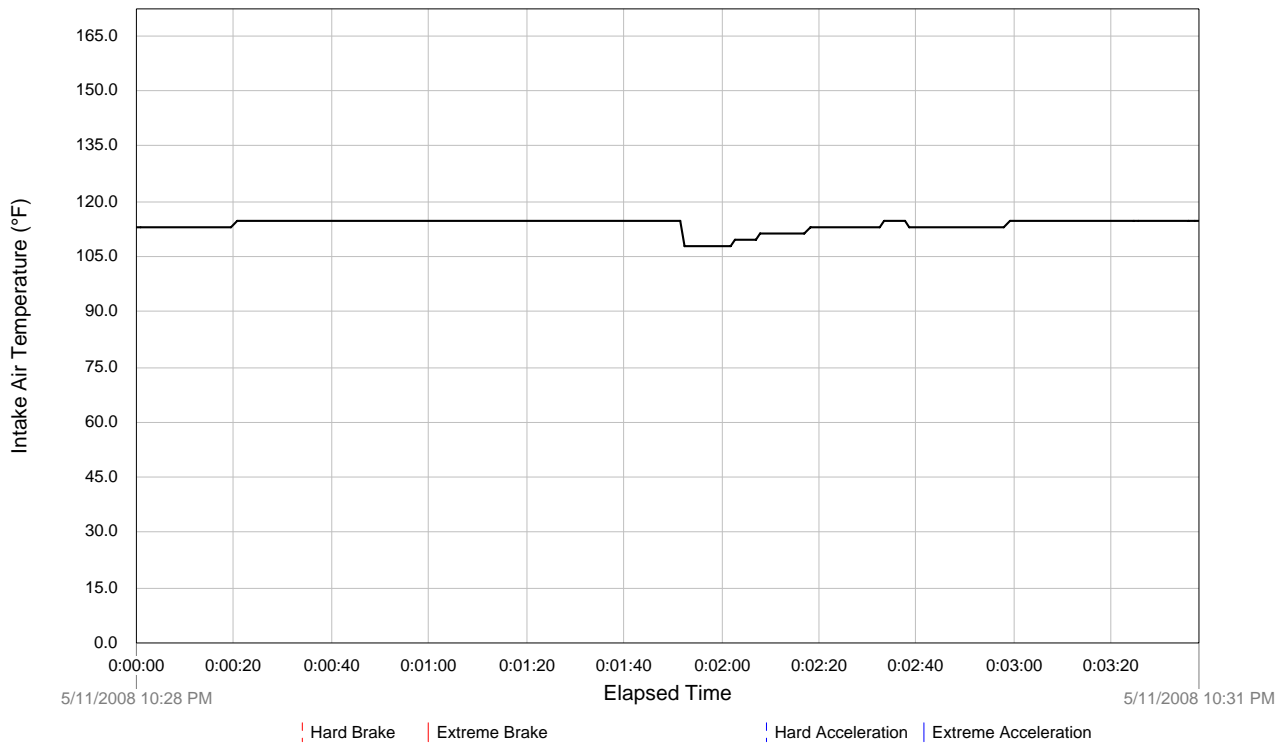

View / Trip Log / Trip 3 / Plot / Speed (MPH)

View / Trip Log / Trip 3 / Plot / Intake Manifold Pressure (psi)

View / Trip Log / Trip 3 / Plot / Intake Air Temperature (°F)

View / Trip Log / Trip 3 / Plot / Timing Advance (deg)

View / Trip Log / Trip 3 / Plot / Coolant Temperature (°F)