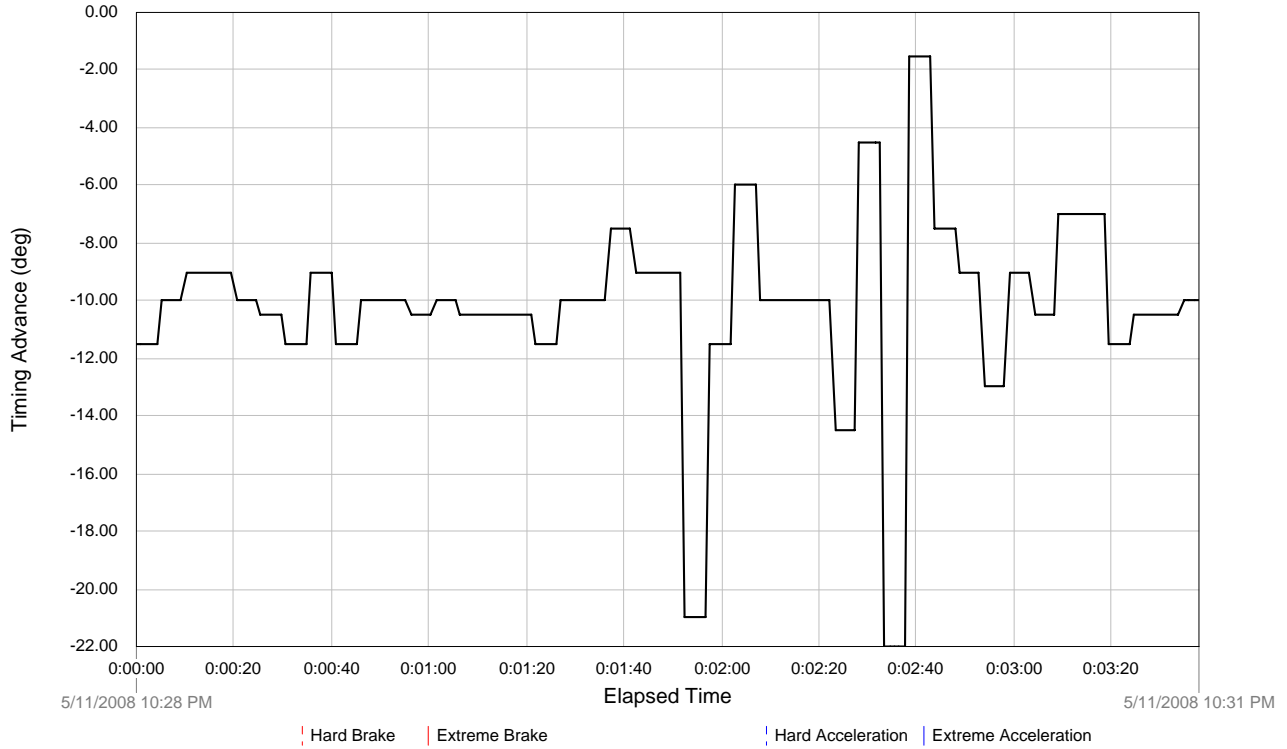

View / Trip Log / Trip 3 / Plot / Speed (MPH)

View / Trip Log / Trip 3 / Plot / Intake Manifold Pressure (psi)

View / Trip Log / Trip 3 / Plot / Intake Air Temperature (°F)

View / Trip Log / Trip 3 / Plot / Timing Advance (deg)

View / Trip Log / Trip 3 / Plot / Coolant Temperature (°F)