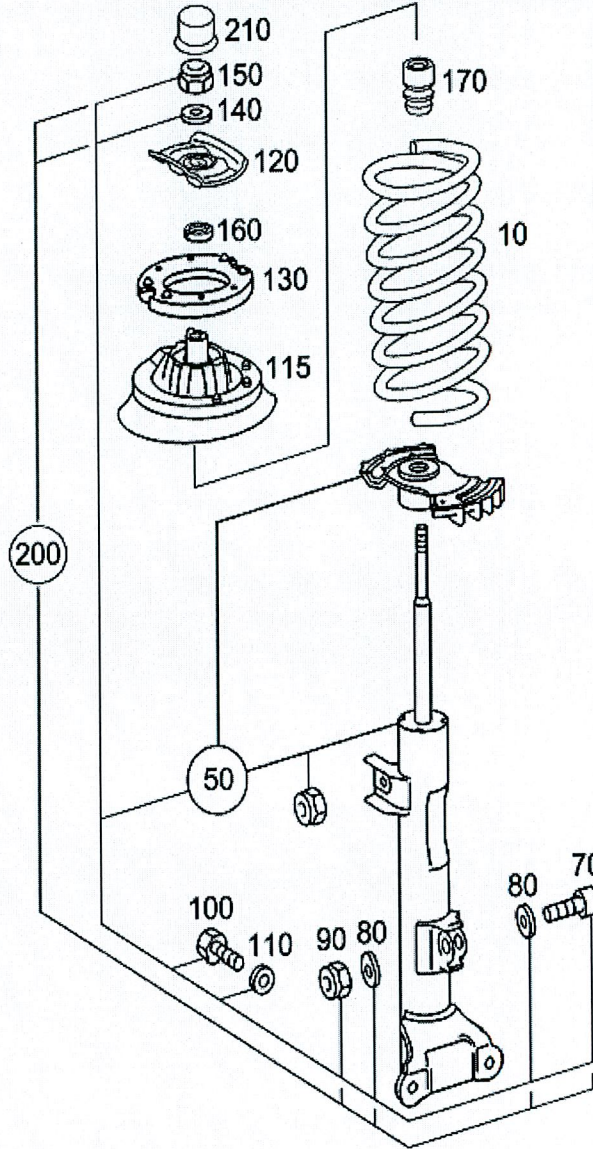

- Picture -

Mode	MD mode	Mod. des. overview	C SEDAN
FIN/MD	203065	Catalog	65F
VIN		Major assembly	
Sales designation	C 32 AMG KOMPRESSOR	Major assembly MD	
Assortment class	Car	Group	32 - SPRINGS, SUSPENSION AND HYDRAULIC SYSTEM
Market	All	Subgroup	054 - SPRING STRUT AND SPRING STRUT MOUNTING FRONT
Picture number	B32054000028.091214		