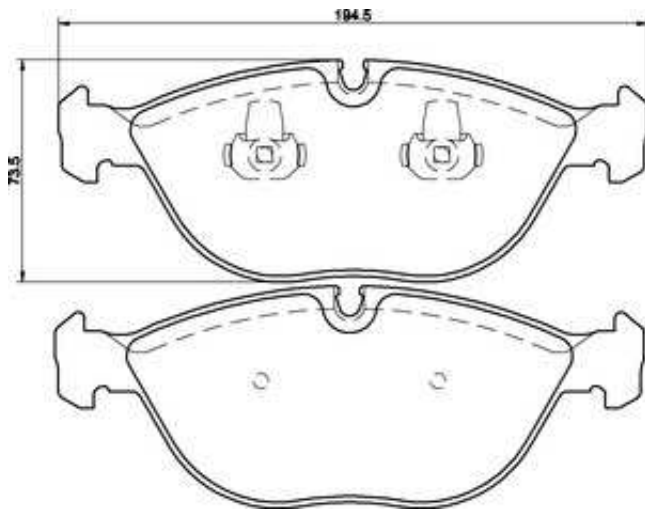

Article number: T1135

Brake Pad Set, disc brake

Specifications

Brake System	Teves
Axle	Front Axle
Width [mm]	194.5
Height [mm]	73.5
Thickness [mm]	20.8
Packing Unit	1
Wear Warning Contact	prepared for wear indicator
replacement part	No
WVA Number	21484
Country Version	<ul style="list-style-type: none"> Great Britain Italy
EAN	4007590018879
Quantity per Packing Unit	1

Passenger car applications

▶ Manufacturer	Year of Construction	kW	Info
▶ Model			
▼ ALPINA			
▼ ROADSTER (Z8), 06/02 - <u>4.8 V8</u>	06/02 - 10/03	280	Fitting Position Front Axle
▼ AUDI			
▶ A4 Avant (8D5, B5), 11/94 - 09/01			
▶ A8 (4D2, 4D8), 03/94 - 12/02			
▶ TT (8N3), 10/98 - 06/06			
▶ TT Roadster (8N9), 10/99 - 06/06			
▼ BENTLEY			
▶ ARNAGE, 09/99 -			

▼ ROLLS-ROYCE

- ▼ SILVER SERAPH, 03/98 -
5.4

03/98 - 09/02 240

Fitting Position

Front
Axle

▼ VOLKSWAGEN

- ▶ GOLF IV (1J1), 08/97 - 06/05
- ▶ PASSAT (3B3), 11/00 - 05/05
- ▶ PASSAT Variant (3B6), 11/00 - 08/05