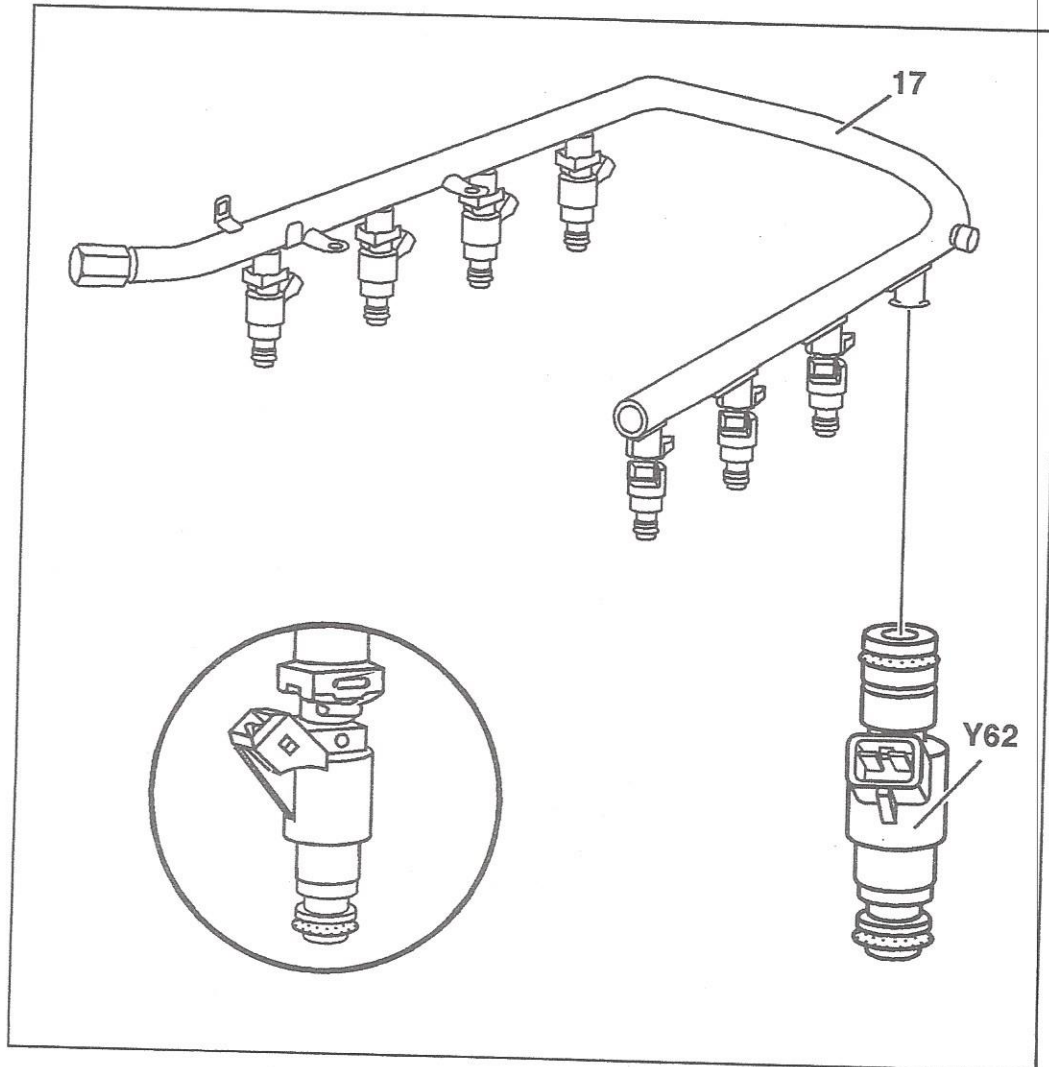

07.00 Mixture information, general

07.03 Fuel injectors

U07.40-0218-12

Engine 113.944 comes equipped with new fuel injectors (Y62) designed to meet the high performance demands of this engine.

Note:

Fuel injectors installed in engine 113.944 have the following color code:
Mint green.