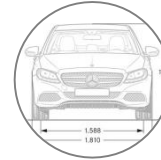

Specifications