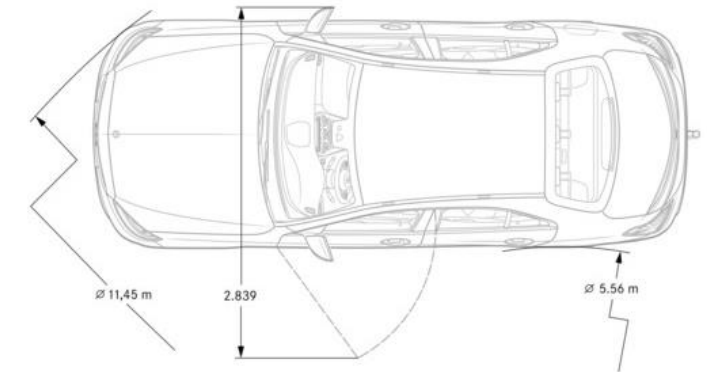

Specifications* – C43