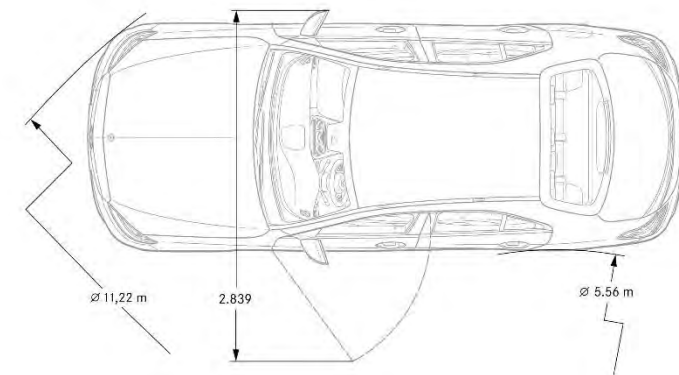

Specifications

	<i>C 300</i>	<i>C 300 4MATIC</i>	<i>C 300e EQ Power</i>	<i>C 300e 4MATIC EQ Power</i>
Engine Configuration	2.0L Inline-4 Turbo	2.0L Inline-4 Turbo	2.0L Inline-4 turbo engine w/ 90kW Electric Motor (PHEV)	2.0L Inline-4 turbo engine w/ 90kW Electric Motor (PHEV)
Power (hp)	255	255	315 (system) / 122 (electric)	315 (system) / 122 (electric)
Torque (lb-ft)	273	273	TBD (system) / 325 (electric)	TBD (system) / 325 (electric)
Displacement (cc)	1.991	1.991	1.991	1.991
Acceleration 0-60 mph (sec)	5.7	5.7	TBD	TBD
Fuel Economy (Cty/Hwy/Comb)	TBD	TBD	TBD	TBD
Top Speed (mph)	130 (lim.)	130 (lim.)	130 (lim.)	130 (lim.)
Fuel Requirement (Octane)	91	91	91	91
# Valves per cylinder	4	4	4	4
Compression	9.8 : 1	9.8 : 1	9.8 : 1	9.8 : 1
Transmission	9G-TRONIC PLUS	9G-TRONIC PLUS	9G-TRONIC PLUS	9G-TRONIC PLUS
Transmission Speeds	9	9	9	9
Drive Configuration	Rear-Wheel Drive	All-Wheel Drive	Rear-Wheel Drive	All-Wheel Drive
Fuel Tank Size (gallons)	17.4	17.4	17.4	17.4
Trunk Size (cubic feet)	12.6	12.6	12.6	12.6
Curb Weight (lbs)	TBD	TBD	TBD	TBD
Vehicle Length (in.)	184.5	184.5	184.5	184.5
Vehicle Width w/ exterior mirrors (in.)	79.5	79.5	79.5	79.5
Vehicle Width w/o exterior mirrors (in.)	71.3	71.3	71.3	71.3
Vehicle Height (in.)	56.8	56.8	56.8	56.8
Wheelbase (in.)	111.8	111.8	111.8	111.8
Track Width Front/Rear (in.)	61.53/60.86	61.61/60.75	61.53/60.86	61.61/60.75
Coefficient of Drag (Cd)	TBD	TBD	TBD	TBD

Specifications* – C300 AMG Line