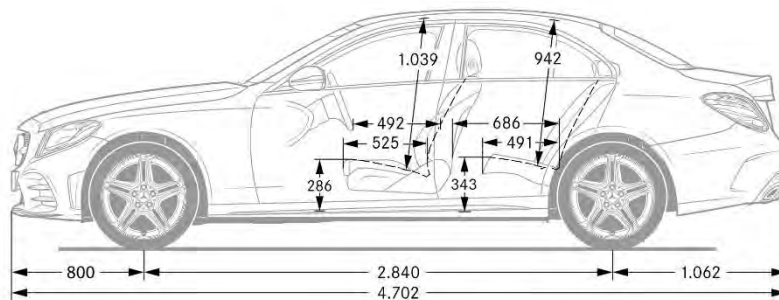

Specifications

	<i>C 300</i>	<i>C 300 4MATIC</i>	<i>C 300e EQ Power</i>	<i>C 300e 4MATIC EQ Power</i>
Engine Configuration	2.0L Inline-4 Turbo	2.0L Inline-4 Turbo	2.0L Inline-4 turbo engine w/ 90kW Electric Motor (PHEV)	2.0L Inline-4 turbo engine w/ 90kW Electric Motor (PHEV)
Power (hp)	255	255	315 (system) / 122 (electric)	315 (system) / 122 (electric)
Torque (lb-ft)	273	273	TBD (system) / 325 (electric)	TBD (system) / 325 (electric)
Displacement (cc)	1.991	1.991	1.991	1.991
Acceleration 0-60 mph (sec)	5.7	5.7	TBD	TBD
Fuel Economy (Cty/Hwy/Comb)	TBD	TBD	TBD	TBD
Top Speed (mph)	130 (lim.)	130 (lim.)	130 (lim.)	130 (lim.)
Fuel Requirement (Octane)	91	91	91	91
# Valves per cylinder	4	4	4	4
Compression	9.8 : 1	9.8 : 1	9.8 : 1	9.8 : 1
Transmission	9G-TRONIC PLUS	9G-TRONIC PLUS	9G-TRONIC PLUS	9G-TRONIC PLUS
Transmission Speeds	9	9	9	9
Drive Configuration	Rear-Wheel Drive	All-Wheel Drive	Rear-Wheel Drive	All-Wheel Drive
Fuel Tank Size (gallons)	17.4	17.4	17.4	17.4
Trunk Size (cubic feet)	12.6	12.6	12.6	12.6
Curb Weight (lbs)	TBD	TBD	TBD	TBD
Vehicle Length (in.)	184.5	184.5	184.5	184.5
Vehicle Width w/ exterior mirrors (in.)	79.5	79.5	79.5	79.5
Vehicle Width w/o exterior mirrors (in.)	71.3	71.3	71.3	71.3
Vehicle Height (in.)	56.8	56.8	56.8	56.8
Wheelbase (in.)	111.8	111.8	111.8	111.8
Track Width Front/Rear (in.)	61.53/60.86	61.61/60.75	61.53/60.86	61.61/60.75
Coefficient of Drag (Cd)	TBD	TBD	TBD	TBD

Specifications* – C300 AMG Line