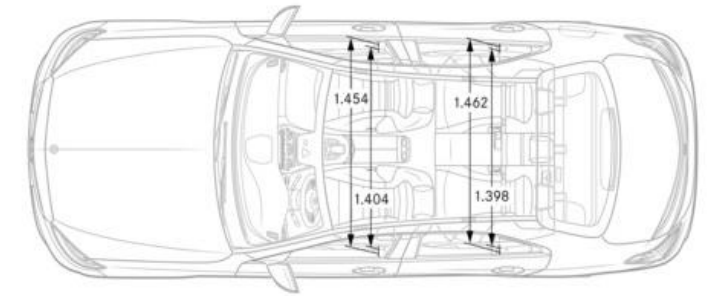

Specifications* – C43