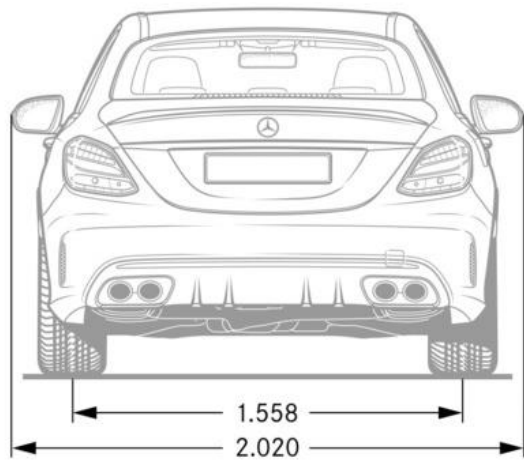

Specifications* – C43