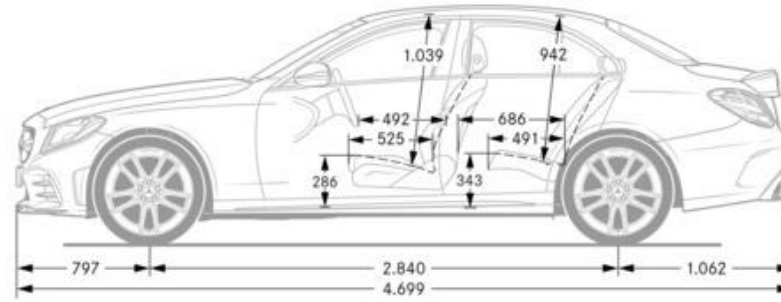

Specifications* – C43