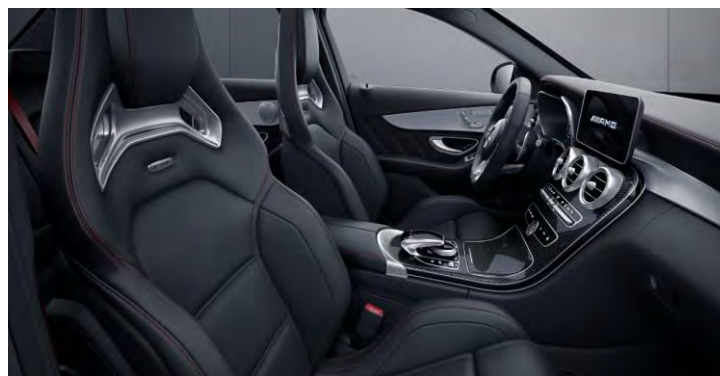

241 + 555
Black w/ Red Topstitching w/ AMG Performance Seats
Option price: $4,120
C43 only