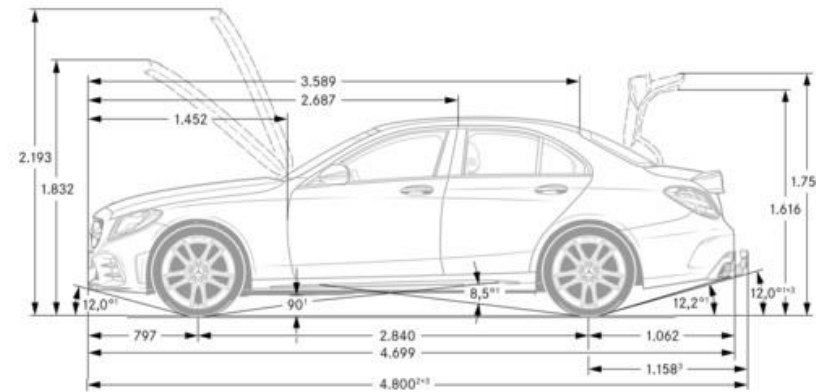

Specifications* – C43