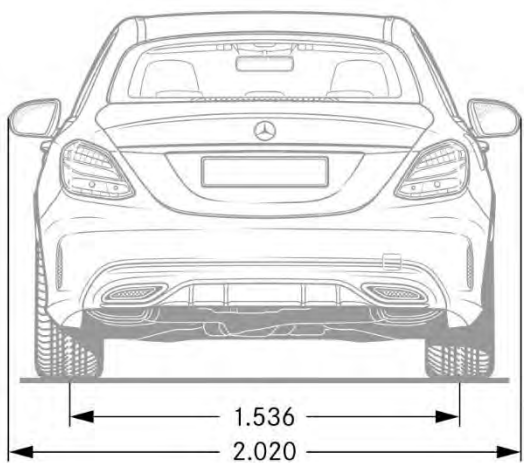

Specifications

	<i>C 300</i>	<i>C 300 4MATIC</i>	<i>C 300e EQ Power</i>	<i>C 300e 4MATIC EQ Power</i>
Engine Configuration	2.0L Inline-4 Turbo	2.0L Inline-4 Turbo	2.0L Inline-4 turbo engine w/ 90kW Electric Motor (PHEV)	2.0L Inline-4 turbo engine w/ 90kW Electric Motor (PHEV)
Power (hp)	255	255	315 (system) / 122 (electric)	315 (system) / 122 (electric)
Torque (lb-ft)	273	273	TBD (system) / 325 (electric)	TBD (system) / 325 (electric)
Displacement (cc)	1.991	1.991	1.991	1.991
Acceleration 0-60 mph (sec)	5.7	5.7	TBD	TBD
Fuel Economy (Cty/Hwy/Comb)	TBD	TBD	TBD	TBD
Top Speed (mph)	130 (lim.)	130 (lim.)	130 (lim.)	130 (lim.)
Fuel Requirement (Octane)	91	91	91	91
# Valves per cylinder	4	4	4	4
Compression	9.8 : 1	9.8 : 1	9.8 : 1	9.8 : 1
Transmission	9G-TRONIC PLUS	9G-TRONIC PLUS	9G-TRONIC PLUS	9G-TRONIC PLUS
Transmission Speeds	9	9	9	9
Drive Configuration	Rear-Wheel Drive	All-Wheel Drive	Rear-Wheel Drive	All-Wheel Drive
Fuel Tank Size (gallons)	17.4	17.4	17.4	17.4
Trunk Size (cubic feet)	12.6	12.6	12.6	12.6
Curb Weight (lbs)	TBD	TBD	TBD	TBD
Vehicle Length (in.)	184.5	184.5	184.5	184.5
Vehicle Width w/ exterior mirrors (in.)	79.5	79.5	79.5	79.5
Vehicle Width w/o exterior mirrors (in.)	71.3	71.3	71.3	71.3
Vehicle Height (in.)	56.8	56.8	56.8	56.8
Wheelbase (in.)	111.8	111.8	111.8	111.8
Track Width Front/Rear (in.)	61.53/60.86	61.61/60.75	61.53/60.86	61.61/60.75
Coefficient of Drag (Cd)	TBD	TBD	TBD	TBD

Specifications* – C300 AMG Line