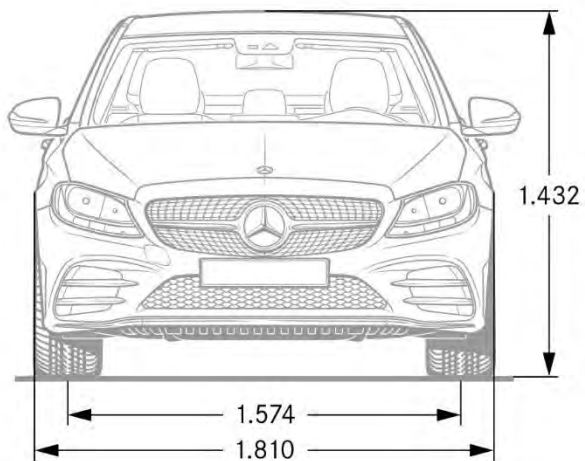

Specifications

	<i>C 300</i>	<i>C 300 4MATIC</i>	<i>C 300e EQ Power</i>	<i>C 300e 4MATIC EQ Power</i>
Engine Configuration	2.0L Inline-4 Turbo	2.0L Inline-4 Turbo	2.0L Inline-4 turbo engine w/ 90kW Electric Motor (PHEV)	2.0L Inline-4 turbo engine w/ 90kW Electric Motor (PHEV)
Power (hp)	255	255	315 (system) / 122 (electric)	315 (system) / 122 (electric)
Torque (lb-ft)	273	273	TBD (system) / 325 (electric)	TBD (system) / 325 (electric)
Displacement (cc)	1.991	1.991	1.991	1.991
Acceleration 0-60 mph (sec)	5.7	5.7	TBD	TBD
Fuel Economy (Cty/Hwy/Comb)	TBD	TBD	TBD	TBD
Top Speed (mph)	130 (lim.)	130 (lim.)	130 (lim.)	130 (lim.)
Fuel Requirement (Octane)	91	91	91	91
# Valves per cylinder	4	4	4	4
Compression	9.8 : 1	9.8 : 1	9.8 : 1	9.8 : 1
Transmission	9G-TRONIC PLUS	9G-TRONIC PLUS	9G-TRONIC PLUS	9G-TRONIC PLUS
Transmission Speeds	9	9	9	9
Drive Configuration	Rear-Wheel Drive	All-Wheel Drive	Rear-Wheel Drive	All-Wheel Drive
Fuel Tank Size (gallons)	17.4	17.4	17.4	17.4
Trunk Size (cubic feet)	12.6	12.6	12.6	12.6
Curb Weight (lbs)	TBD	TBD	TBD	TBD
Vehicle Length (in.)	184.5	184.5	184.5	184.5
Vehicle Width w/ exterior mirrors (in.)	79.5	79.5	79.5	79.5
Vehicle Width w/o exterior mirrors (in.)	71.3	71.3	71.3	71.3
Vehicle Height (in.)	56.8	56.8	56.8	56.8
Wheelbase (in.)	111.8	111.8	111.8	111.8
Track Width Front/Rear (in.)	61.53/60.86	61.61/60.75	61.53/60.86	61.61/60.75
Coefficient of Drag (Cd)	TBD	TBD	TBD	TBD

Specifications* – C300 AMG Line