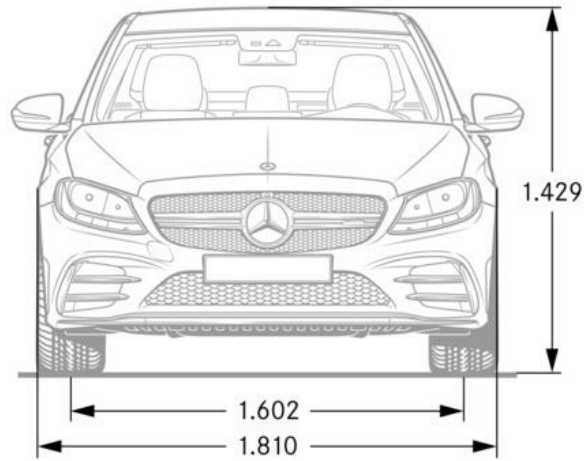

Specifications* – C43