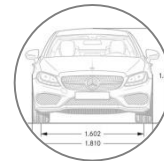

Specifications