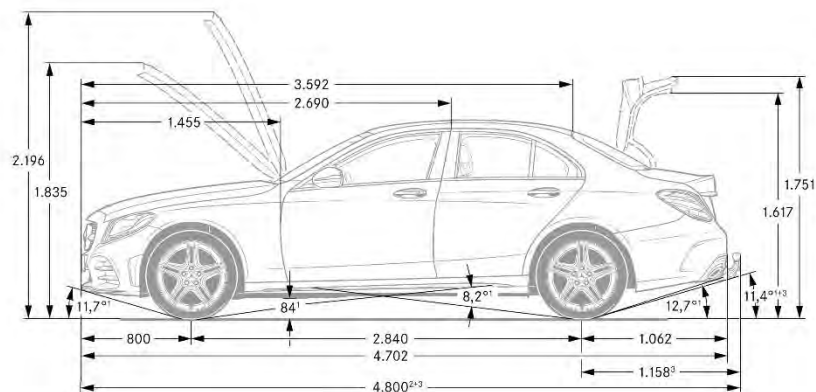

Specifications

	<i>C 300</i>	<i>C 300 4MATIC</i>	<i>C 300e EQ Power</i>	<i>C 300e 4MATIC EQ Power</i>
Engine Configuration	2.0L Inline-4 Turbo	2.0L Inline-4 Turbo	2.0L Inline-4 turbo engine w/ 90kW Electric Motor (PHEV)	2.0L Inline-4 turbo engine w/ 90kW Electric Motor (PHEV)
Power (hp)	255	255	315 (system) / 122 (electric)	315 (system) / 122 (electric)
Torque (lb-ft)	273	273	TBD (system) / 325 (electric)	TBD (system) / 325 (electric)
Displacement (cc)	1.991	1.991	1.991	1.991
Acceleration 0-60 mph (sec)	5.7	5.7	TBD	TBD
Fuel Economy (Cty/Hwy/Comb)	TBD	TBD	TBD	TBD
Top Speed (mph)	130 (lim.)	130 (lim.)	130 (lim.)	130 (lim.)
Fuel Requirement (Octane)	91	91	91	91
# Valves per cylinder	4	4	4	4
Compression	9.8 : 1	9.8 : 1	9.8 : 1	9.8 : 1
Transmission	9G-TRONIC PLUS	9G-TRONIC PLUS	9G-TRONIC PLUS	9G-TRONIC PLUS
Transmission Speeds	9	9	9	9
Drive Configuration	Rear-Wheel Drive	All-Wheel Drive	Rear-Wheel Drive	All-Wheel Drive
Fuel Tank Size (gallons)	17.4	17.4	17.4	17.4
Trunk Size (cubic feet)	12.6	12.6	12.6	12.6
Curb Weight (lbs)	TBD	TBD	TBD	TBD
Vehicle Length (in.)	184.5	184.5	184.5	184.5
Vehicle Width w/ exterior mirrors (in.)	79.5	79.5	79.5	79.5
Vehicle Width w/o exterior mirrors (in.)	71.3	71.3	71.3	71.3
Vehicle Height (in.)	56.8	56.8	56.8	56.8
Wheelbase (in.)	111.8	111.8	111.8	111.8
Track Width Front/Rear (in.)	61.53/60.86	61.61/60.75	61.53/60.86	61.61/60.75
Coefficient of Drag (Cd)	TBD	TBD	TBD	TBD

Specifications* – C300 AMG Line