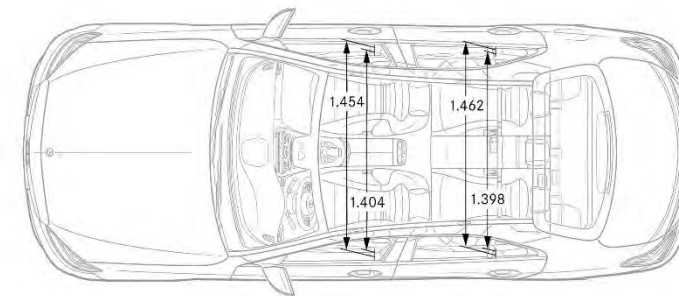

Specifications

	<i>C 300</i>	<i>C 300 4MATIC</i>	<i>C 300e EQ Power</i>	<i>C 300e 4MATIC EQ Power</i>
Engine Configuration	2.0L Inline-4 Turbo	2.0L Inline-4 Turbo	2.0L Inline-4 turbo engine w/ 90kW Electric Motor (PHEV)	2.0L Inline-4 turbo engine w/ 90kW Electric Motor (PHEV)
Power (hp)	255	255	315 (system) / 122 (electric)	315 (system) / 122 (electric)
Torque (lb-ft)	273	273	TBD (system) / 325 (electric)	TBD (system) / 325 (electric)
Displacement (cc)	1.991	1.991	1.991	1.991
Acceleration 0-60 mph (sec)	5.7	5.7	TBD	TBD
Fuel Economy (Cty/Hwy/Comb)	TBD	TBD	TBD	TBD
Top Speed (mph)	130 (lim.)	130 (lim.)	130 (lim.)	130 (lim.)
Fuel Requirement (Octane)	91	91	91	91
# Valves per cylinder	4	4	4	4
Compression	9.8 : 1	9.8 : 1	9.8 : 1	9.8 : 1
Transmission	9G-TRONIC PLUS	9G-TRONIC PLUS	9G-TRONIC PLUS	9G-TRONIC PLUS
Transmission Speeds	9	9	9	9
Drive Configuration	Rear-Wheel Drive	All-Wheel Drive	Rear-Wheel Drive	All-Wheel Drive
Fuel Tank Size (gallons)	17.4	17.4	17.4	17.4
Trunk Size (cubic feet)	12.6	12.6	12.6	12.6
Curb Weight (lbs)	TBD	TBD	TBD	TBD
Vehicle Length (in.)	184.5	184.5	184.5	184.5
Vehicle Width w/ exterior mirrors (in.)	79.5	79.5	79.5	79.5
Vehicle Width w/o exterior mirrors (in.)	71.3	71.3	71.3	71.3
Vehicle Height (in.)	56.8	56.8	56.8	56.8
Wheelbase (in.)	111.8	111.8	111.8	111.8
Track Width Front/Rear (in.)	61.53/60.86	61.61/60.75	61.53/60.86	61.61/60.75
Coefficient of Drag (Cd)	TBD	TBD	TBD	TBD

Specifications* – C300 AMG Line