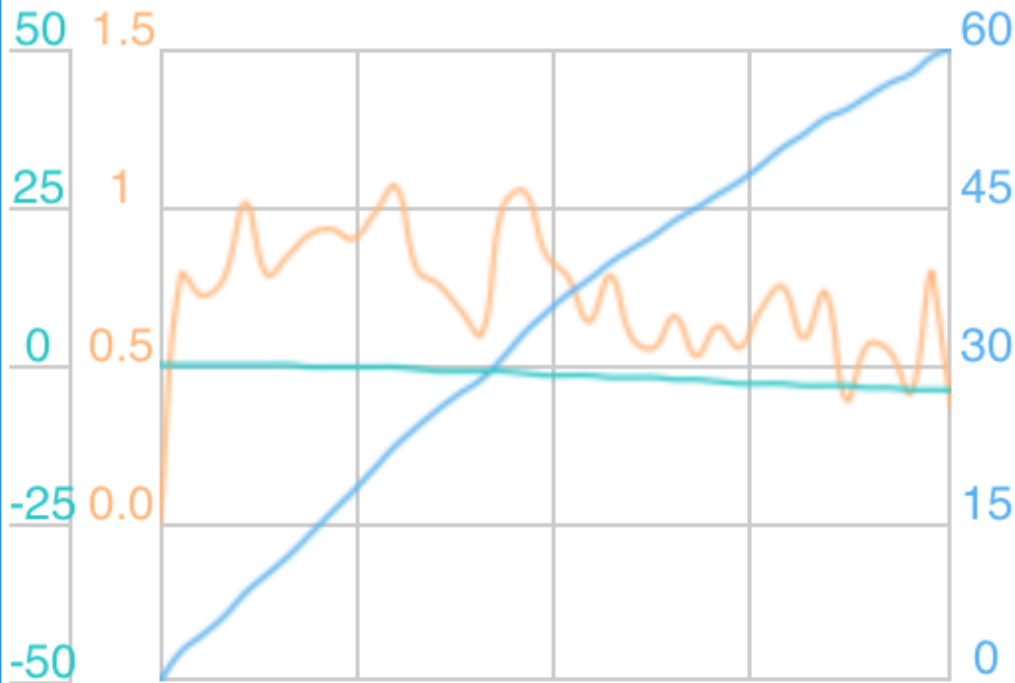

63°F 424ft DA 1262ft

Performance Report

Slope < -1%

● Speed(mph) ● Height(ft) ● Accele

180.75ft

Distance(ft)

3.69s

0-60 mph

-2.36%

Slope

● 0-10

0.49s

● 0-40

2.12s