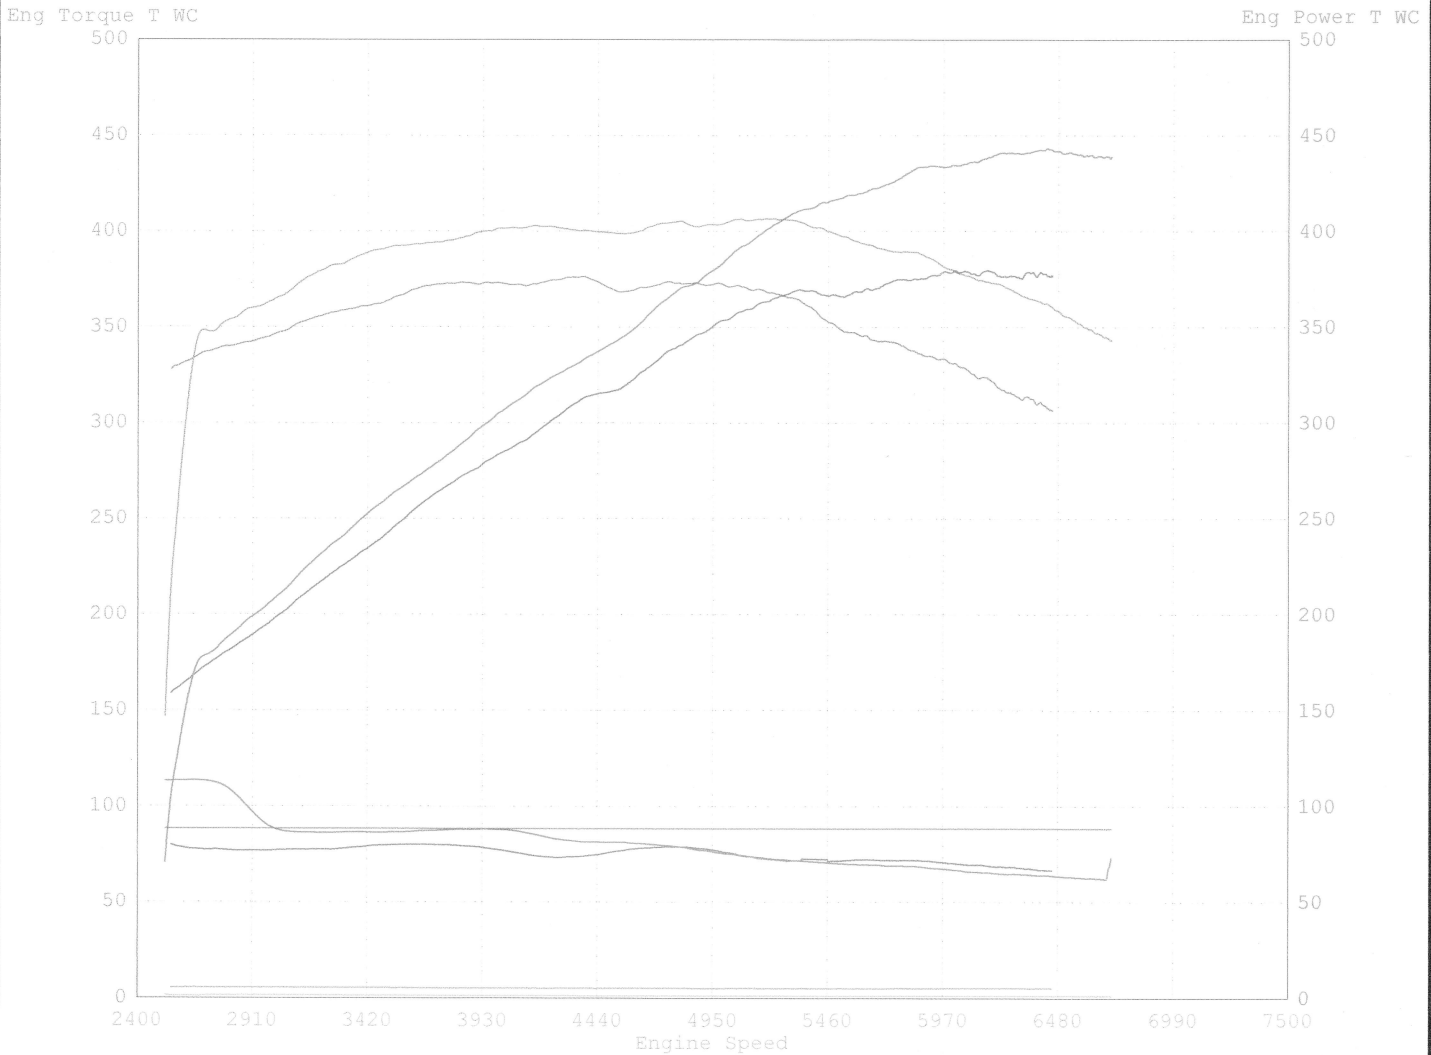

## Miller Performance LTD.

2009 Abbotsford Way,  
Abbotsford, B.C. V2S 6Y5  
Phone: 604-755-7692 / - Fax: 604 852 0580 /

Date Printed : 2009/02/12 Filter Mode : FIR  
Time Printed : 17:07:04 Filter Value : 99

Run#	License	Owner	Acquired	Test Comments
1	[REDACTED]	Ferrari	02/12 16:39:45	
2	[REDACTED]	Ferrari	10/01 17:14:49	Baseline - Stock
3				

Channel / Run	Min			Max			Avg		
	1	2	3	1	2	3	1	2	3
Eng Torque T WC (Ft-Lb)	147	306		406	376		377	347	
Eng Power T WC (HP)	71	159		443	380		361	324	
AFR (Ratio)	12.2	12.5		14.9	13.2		13.0	12.8	
-15 to +45 (PSI)	0.0	0.2		0.1	0.3		0.1	0.3	
Ignition Timing Advanc	0	0		0	0		0	0	