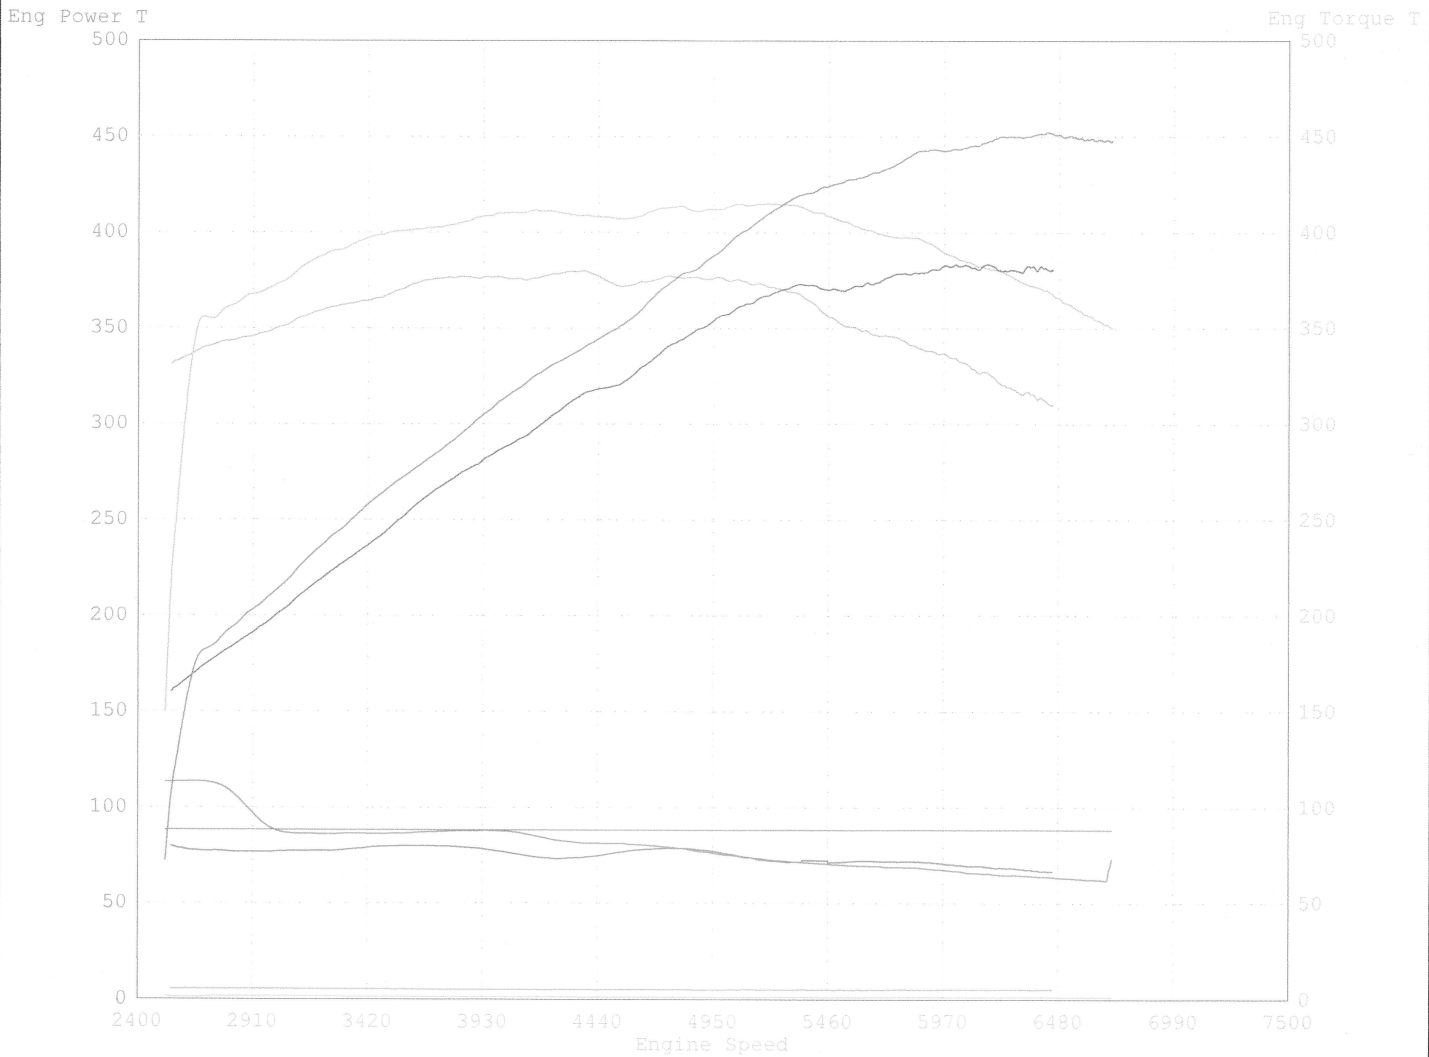

Miller Performance LTD.

2009 Abbotsford Way,
Abbotsford, B.C. V2S 6Y5
Phone: 604-755-7692 / - Fax: 604 852 0580 /

Date Printed : 2009/02/12 Filter Mode : FIR
Time Printed : 16:44:19 Filter Value : 99

Run#	License	Owner	Acquired	Test Comments
1	[REDACTED]	Ferrari	02/12 16:39:45	
2	[REDACTED]	Ferrari	10/01 17:14:49	Baseline - Stock
3				

Channel / Run	Min			Max			Avg		
	1	2	3	1	2	3	1	2	3
Eng Torque T (Ft-Lbs)	150	309	415	380	385	350			
Eng Power T (HP)	72	160	452	383	369	328			
AFR (Ratio)	12.2	12.5	14.9	13.2	13.0	12.8			
-15 to +45 (PSI)	0.0	0.2	0.1	0.3	0.1	0.3			
Ignition Timing Advanc	0	0	0	0	0	0			