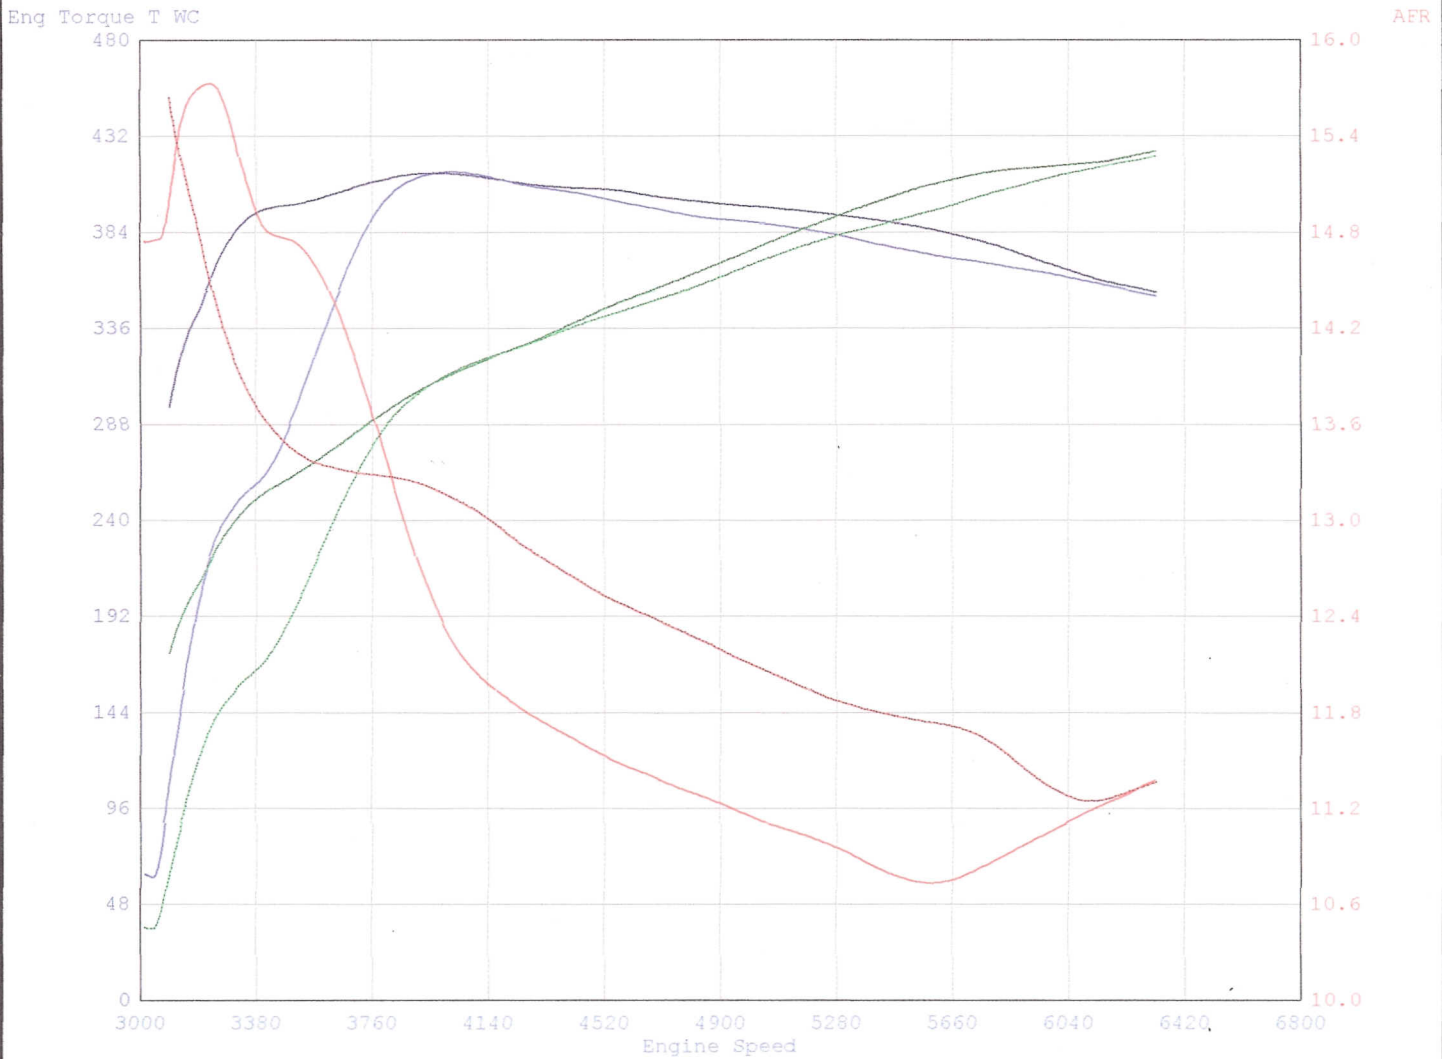

Date Printed : 2010/04/23 Filter Mode : FIR
Time Printed : 16:35:49 Filter Value : 40

Run#	License	Owner	Acquired	Test Comments
1	rtgtwrgrs	pte, pt	04/23 13:24:57	
2	rtgtwrgrs	pte, pt	04/23 16:05:25	
3				

Channel / Run	Min			Max			Avg		
	1	2	3	1	2	3	1	2	3
Eng Torque T WC (Ft-Lb)	61	297		414	413		309	386	
Eng Power T WC (HP)	38	174		422	424		278	348	
AFR (Ratio)	10.7	11.2		15.7	15.6		12.7	12.5	