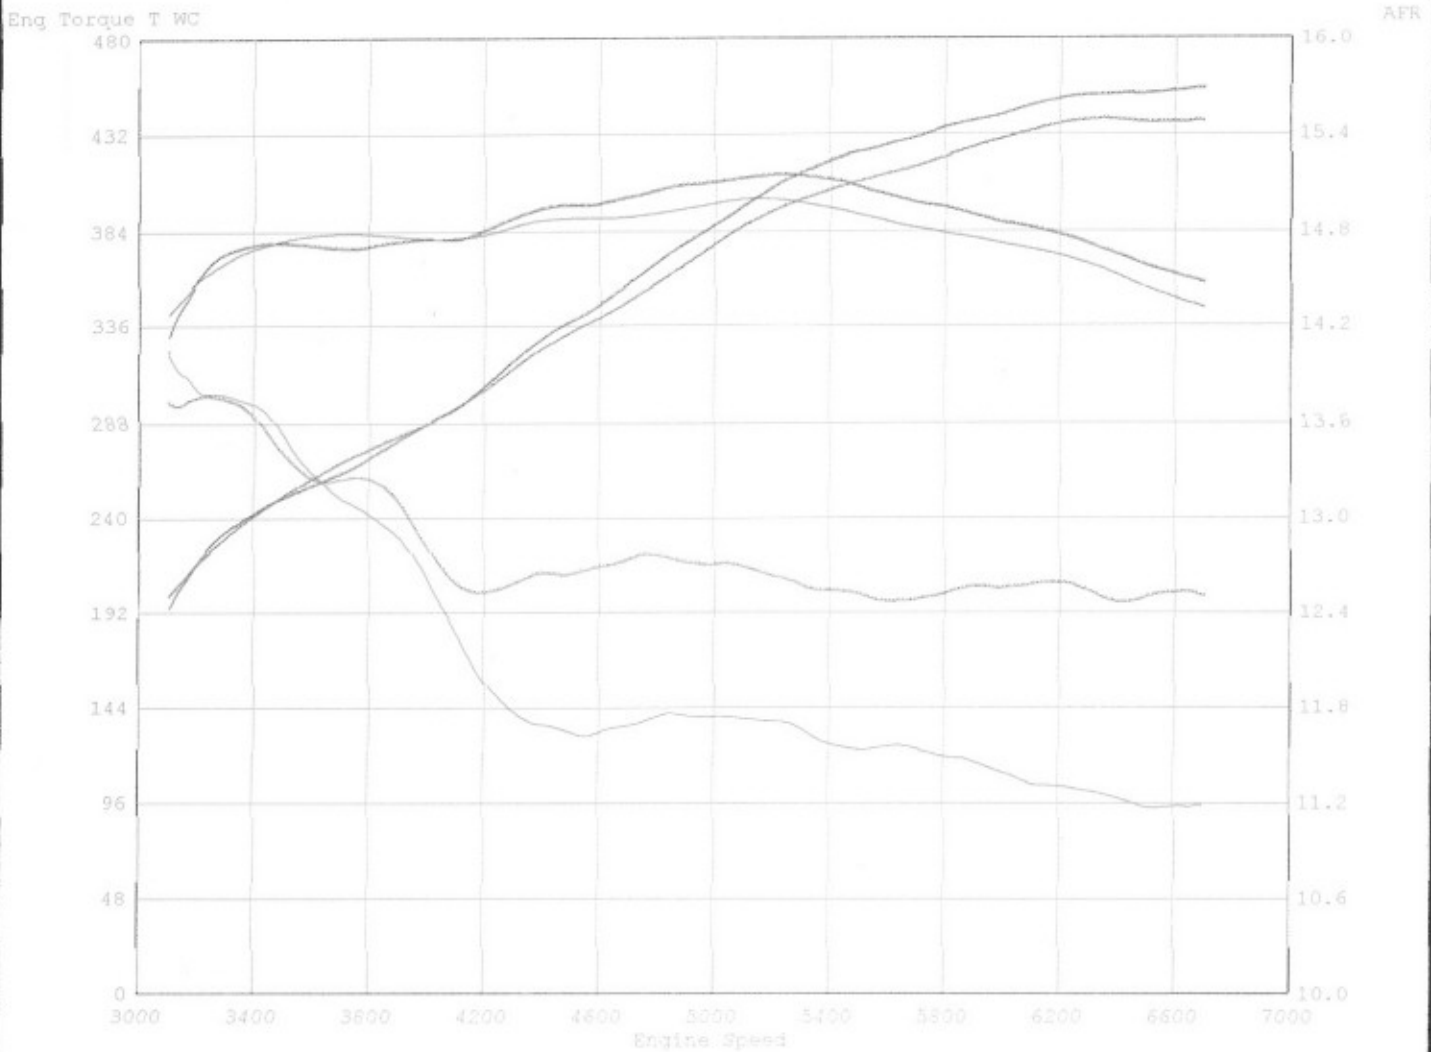

Date Printed : 2010/10/29 Filter Mode : FIR
Time Printed : 13:13:16 Filter Value : 40

Run#	License	Owner	Acquired	Test Comments
1	3ir4th29	gator,	10/18 10:17:08	
2	3ir4th29	gator,	10/29 12:43:50	
3				

Channel / Run	Min			Max			Avg		
	1	2	3	1	2	3	1	2	3
Eng Torque T WC (Ft-Lb)	342	331		400	412		379	386	
Eng Power T WC (HP)	200	194		439	455		357	364	
AFR (Ratio)	11.2	12.5		14.0	13.8		12.0	12.8	

455 RWHP / 412 lb-ft RWTQ

Channel / Run	Min			Max			Avg		
	1	2	3	1	2	3	1	2	3
Eng Torque T WC (Ft-Lb)	324	340		412	433		389	404	
Eng Power T WC (HP)	190	200		451	475		367	381	
AFR (Ratio)	11.1	12.5		13.9	13.9		12.0	12.8	

475 RWHP / 433 lb-ft RWTQ
Calibrated for DynoJet.