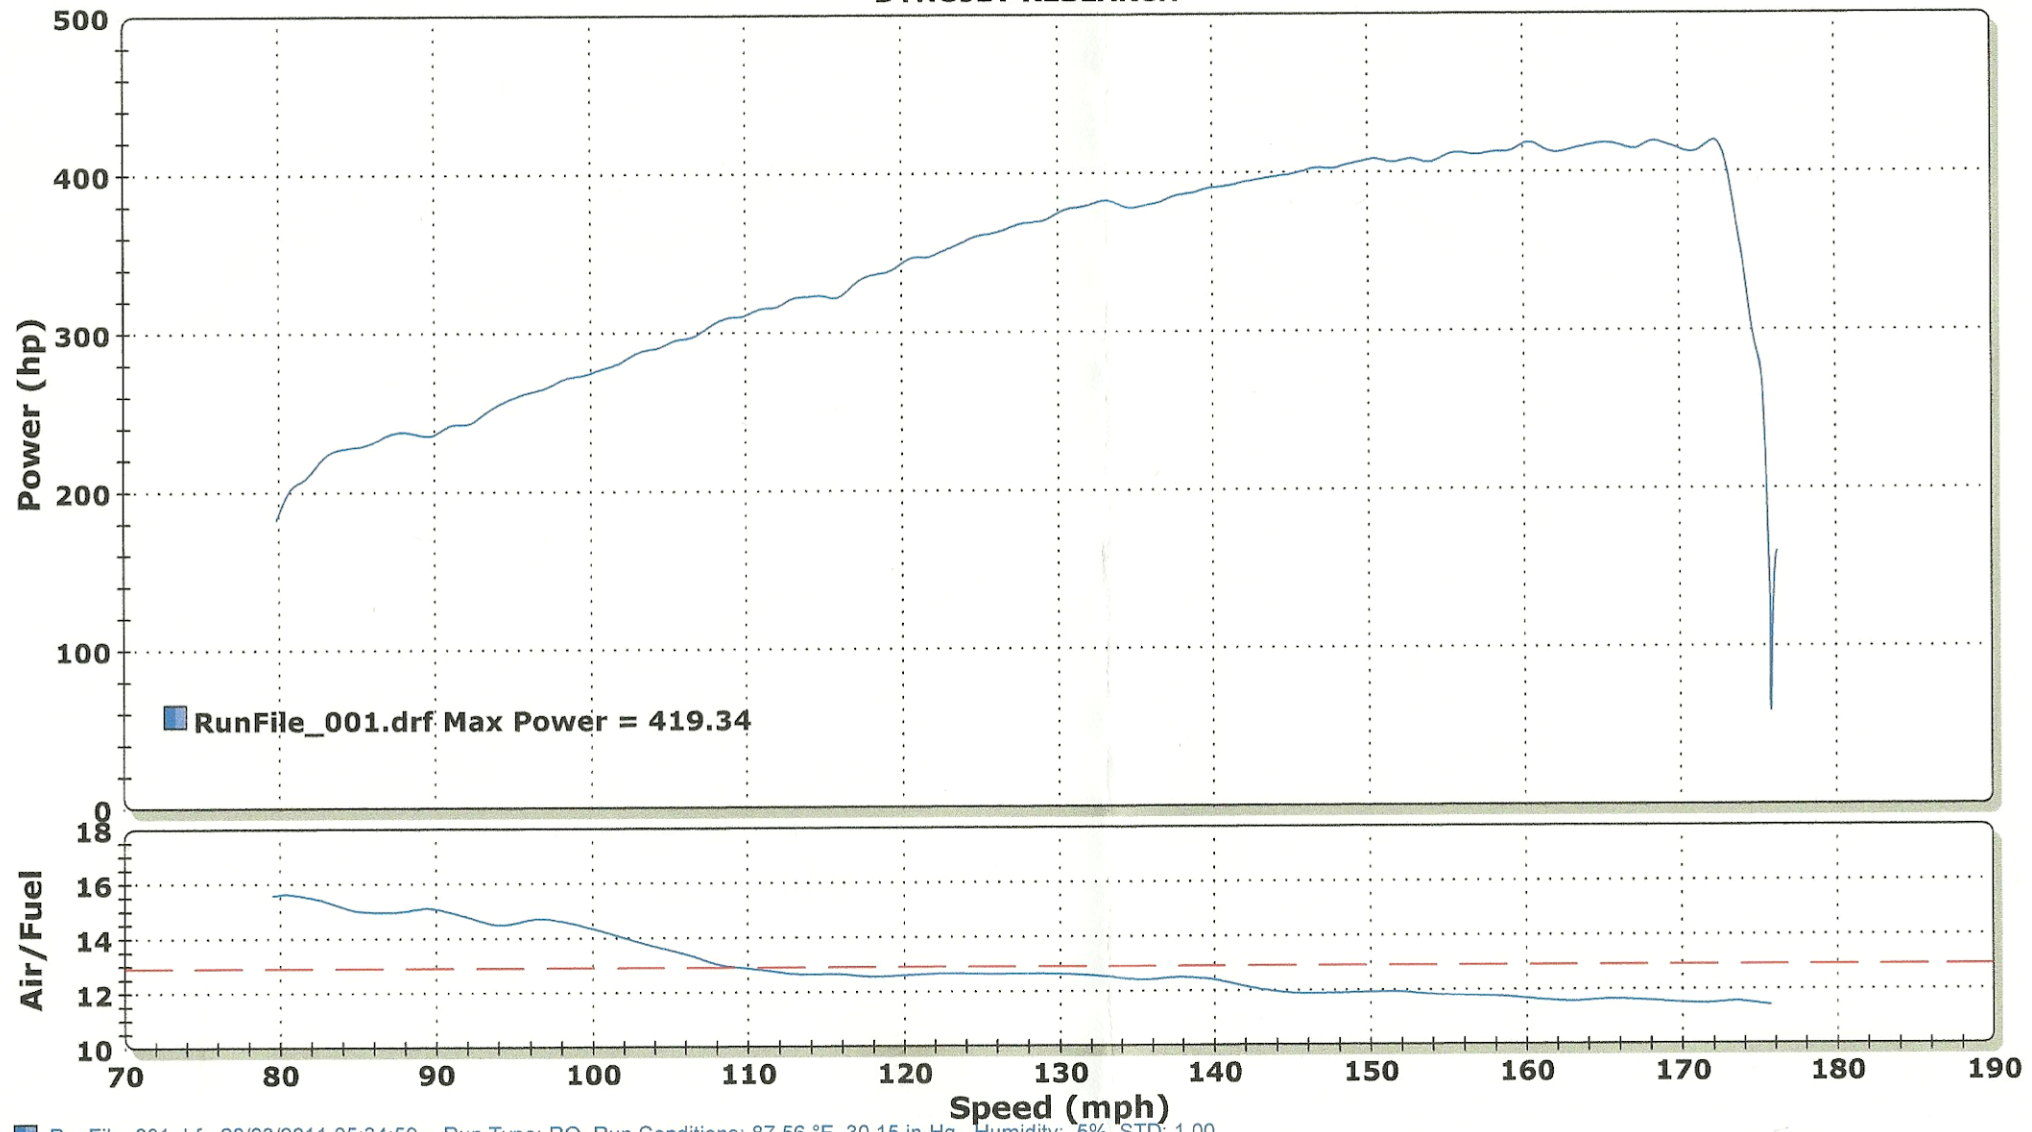

DYNOJET Performance Evaluation Program

DYNOJET RESEARCH

CF: STD Smoothing: 5

RunFile_001.drf Max Power = 419.34