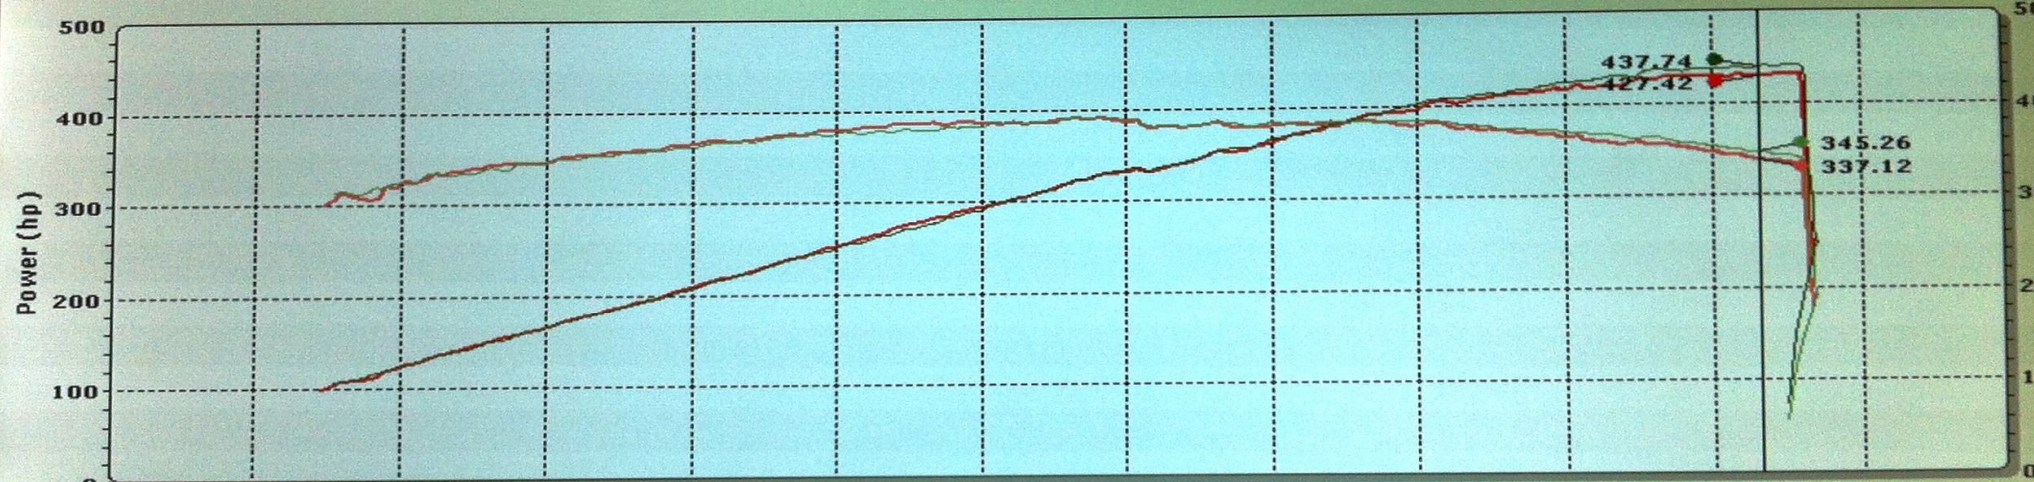

MakeRun Graph

Run	Title	Date	Type	Location	Gear Ratio
RunFile_003.drf		5/16/2012 3:06:46 ...	RO	C:\DynoRuns\MERCEDES\c63\chris p\5-16-12\RunFile_003...	38.73
RunFile_002.drf		5/16/2012 3:03:41 PM	RO	C:\DynoRuns\MERCEDES\c63\chris p\5-16-12\RunFile_002.drf	38.73

DYNOJET RESEARCH

CF: STD Smoothing

Maximize Graph(s)

OK