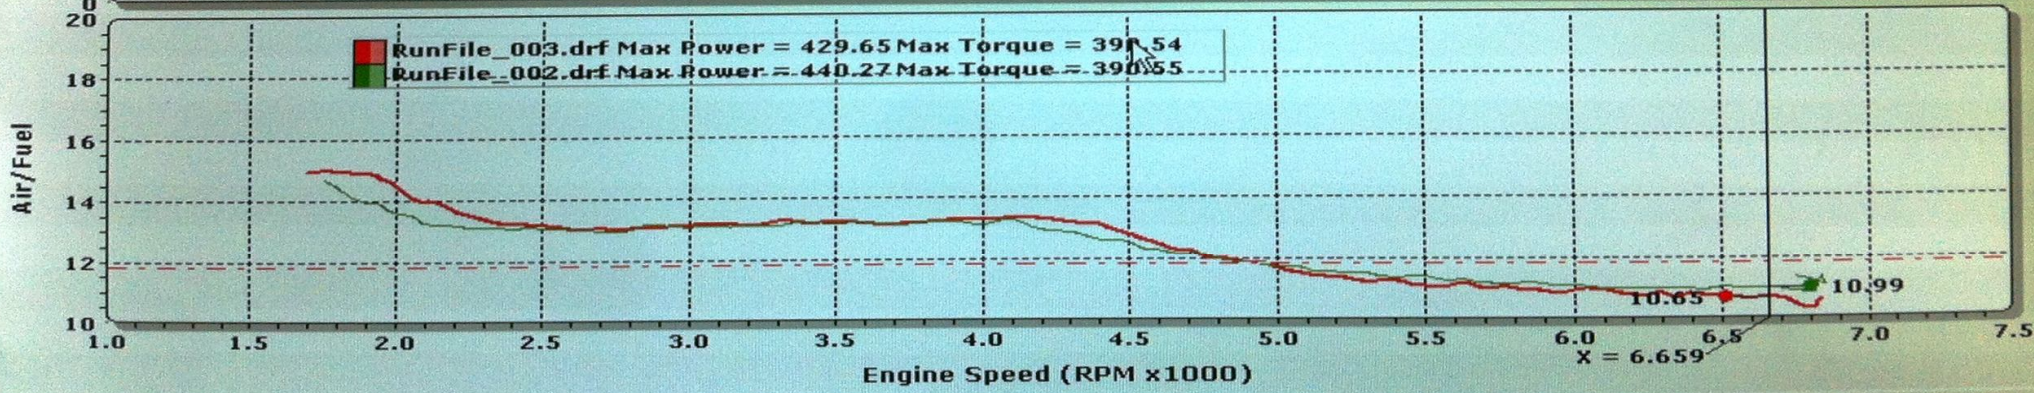

MakeRun Graph

Run	Title	Date	Type	Location	Gear Ratio
RunFile_003.drf		5/16/2012 3:06:46 ...	RO	C:\DynoRuns\MERCEDES\c63\chris p\5-16-12\RunFile_003...	38.73
RunFile_002.drf		5/16/2012 3:03:41 PM	RO	C:\DynoRuns\MERCEDES\c63\chris p\5-16-12\RunFile_002.drf	38.73

DYNOJET RESEARCH

CF: STD Smoothing

Maximize Graph(s)

OK