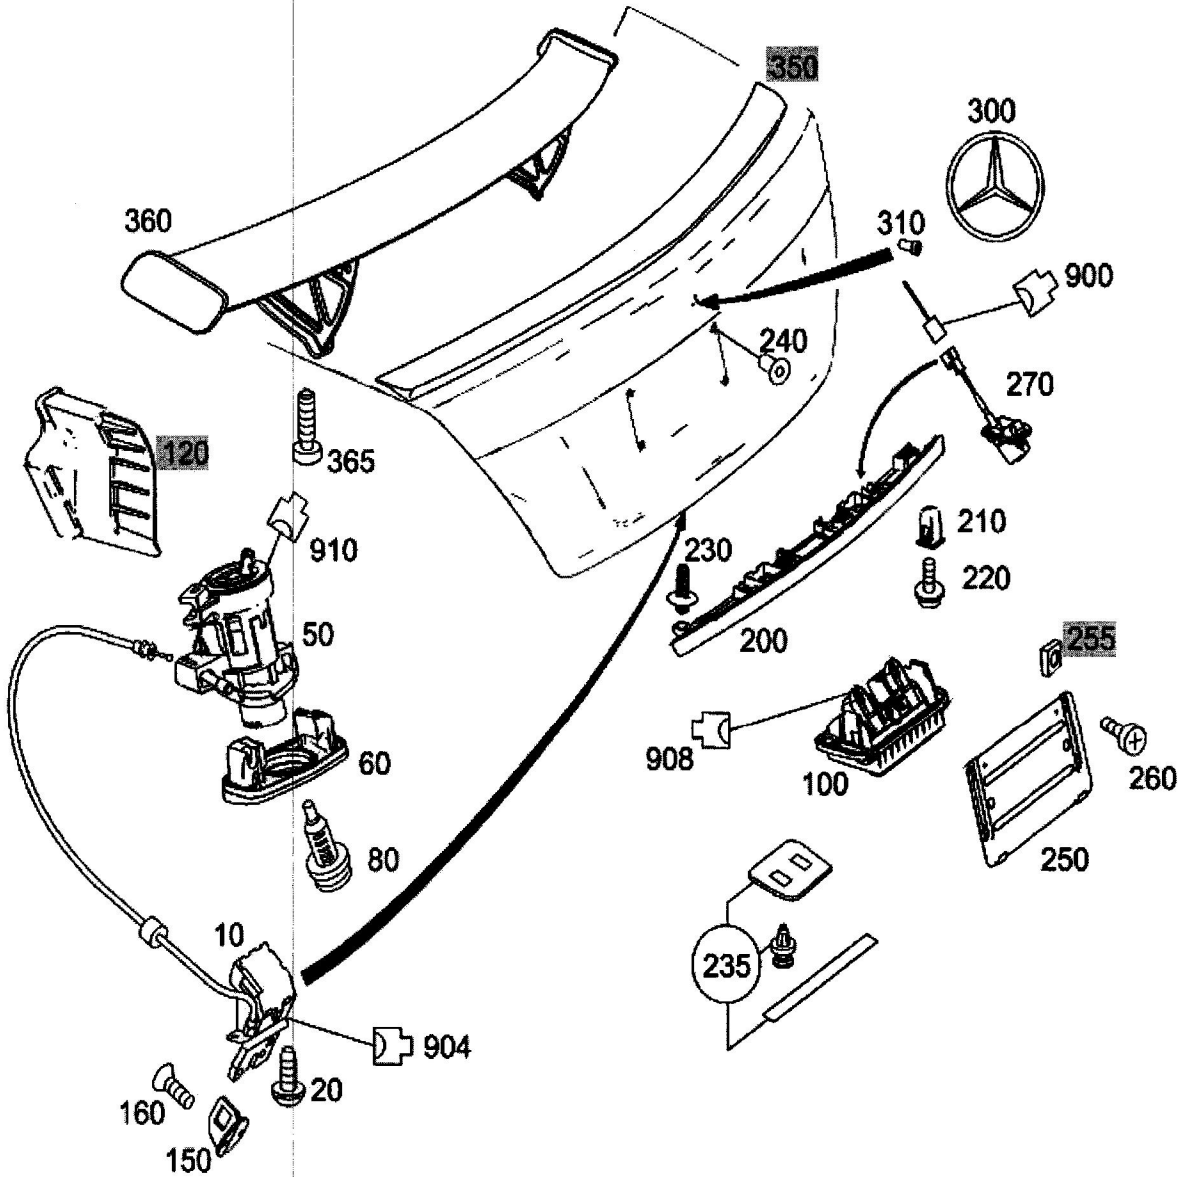

**- Parts list -**

<b>Mode</b>	MD mode	<b>Mod. des. overview</b>	C COUPE
<b>FIN/MD</b>	WDD 2043771F927805	<b>Catalog</b>	61F
<b>VIN</b>	WDDGJ7HB5CF927805	<b>Major assembly</b>	
<b>Sales designation</b>	C 63 AMG	<b>Major assembly MD</b>	
<b>Assortment class</b>	Car	<b>Group</b>	75 - REAR LID
<b>Market</b>	North America	<b>Subgroup</b>	030 - REAR LID LATCH-TYPE LOCK, REAR LID ATTACHMENT PARTS

Item no.	Part number	Designation/description	Quantity	Version
360	A 204 790 14 88	REAR SPOILER ATTACHMENT ON REAR LID Code: B26+P98	001	
365	N 000000 002191	HEXALOBULAR BOLT SPOILER FASTENING M8X35 Code: B26	002	
365	N 000000 004321	HEXALOBULAR BOLT SPOILER FASTENING M8X30 Code: B26	004	

**- Picture -**

<b>Mode</b>	MD mode	<b>Mod. des. overview</b>	C COUPE
<b>FIN/MD</b>	WDD 2043771F927805	<b>Catalog</b>	61F
<b>VIN</b>	WDDGJ7HB5CF927805	<b>Major assembly</b>	
<b>Sales designation</b>	C 63 AMG	<b>Major assembly MD</b>	
<b>Assortment class</b>	Car	<b>Group</b>	75 - REAR LID
<b>Market</b>	North America	<b>Subgroup</b>	030 - REAR LID LATCH-TYPE LOCK, REAR LID ATTACHMENT PARTS
<b>Picture number</b>	B75030000303.120326		