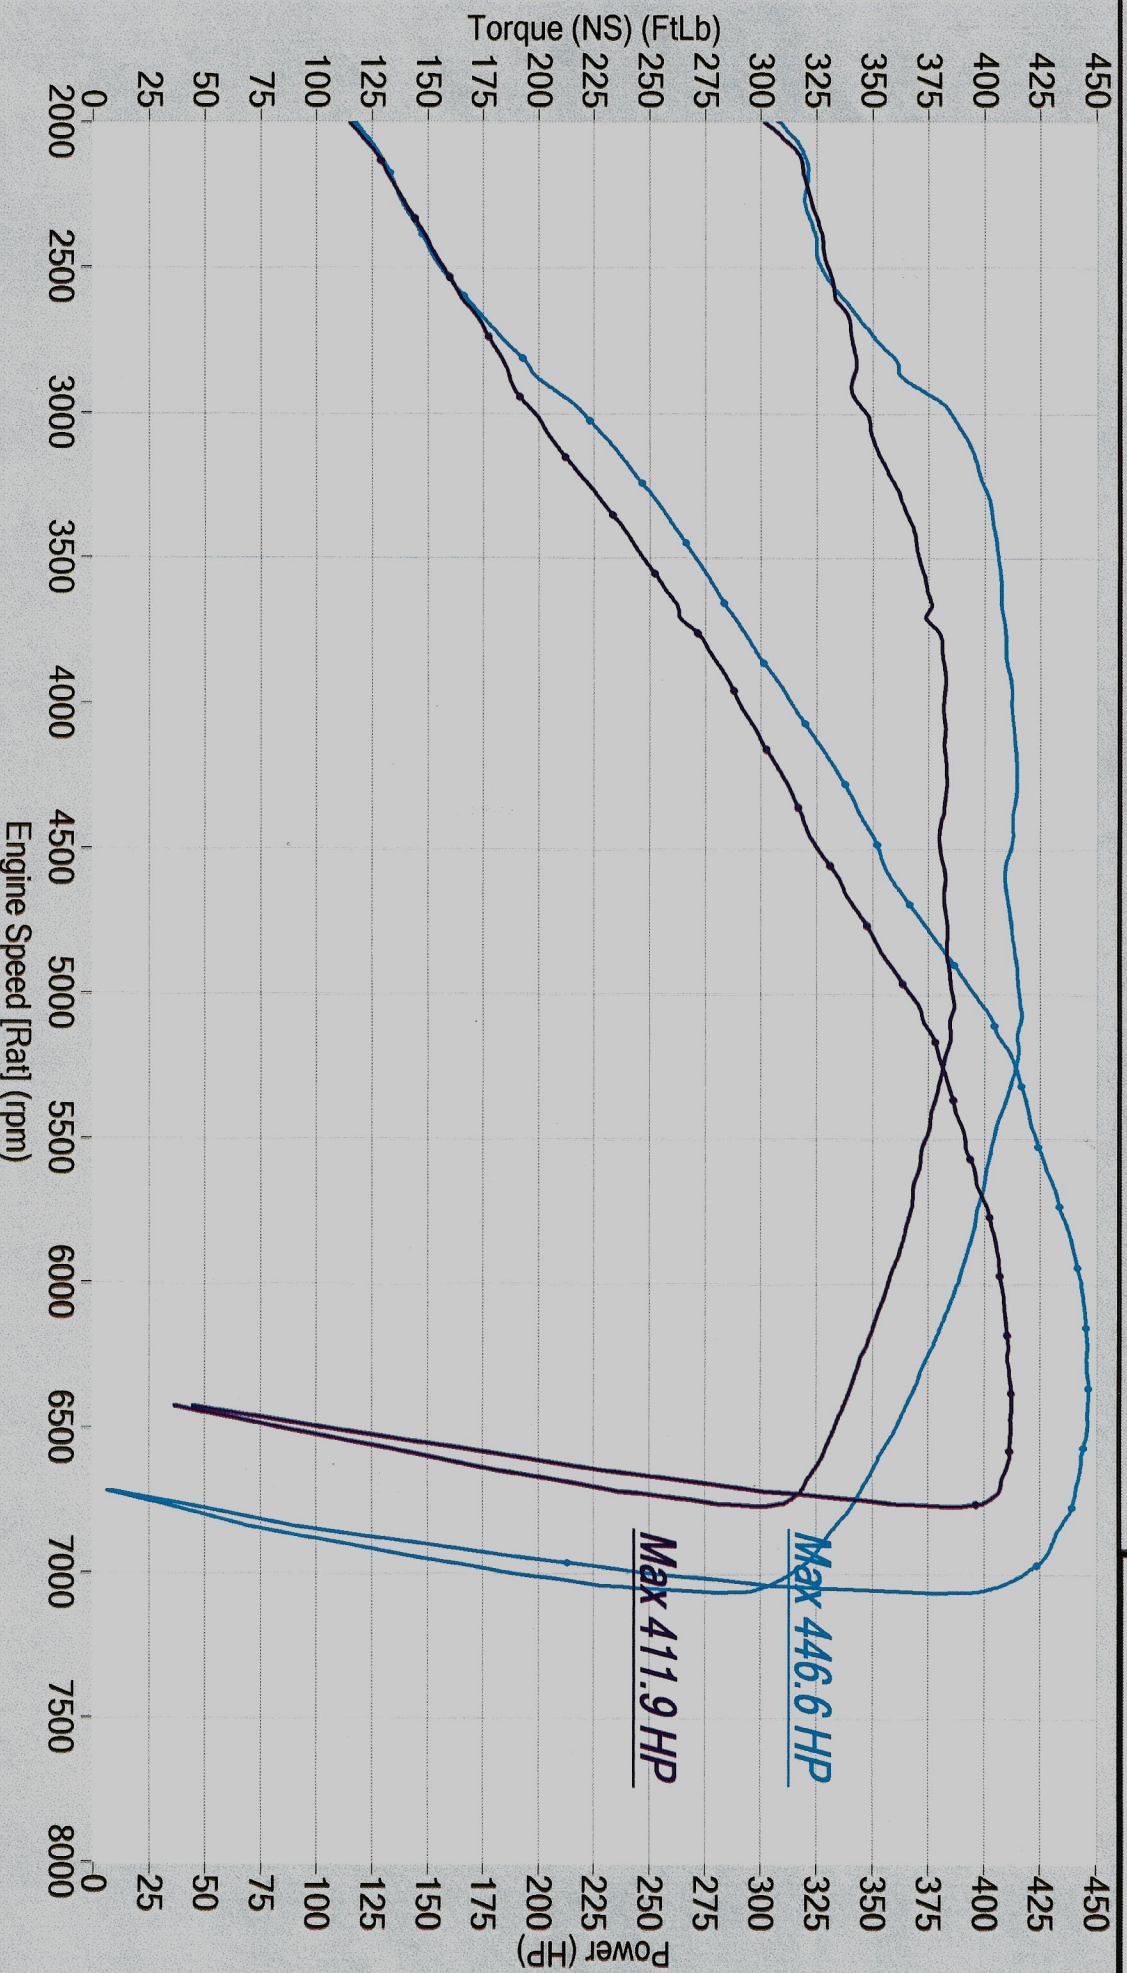

Turn In Concepts

ID 170806
Customer weber, bernhard

#1

ID	Date	Time	Run	IN@RR	Run Description	ID	Date	Time	Run	IN@RR	Run Description
170806	18-12-14	17:23:27	8	75@125							
170806	18-12-14	10:03:39	3	75@125							