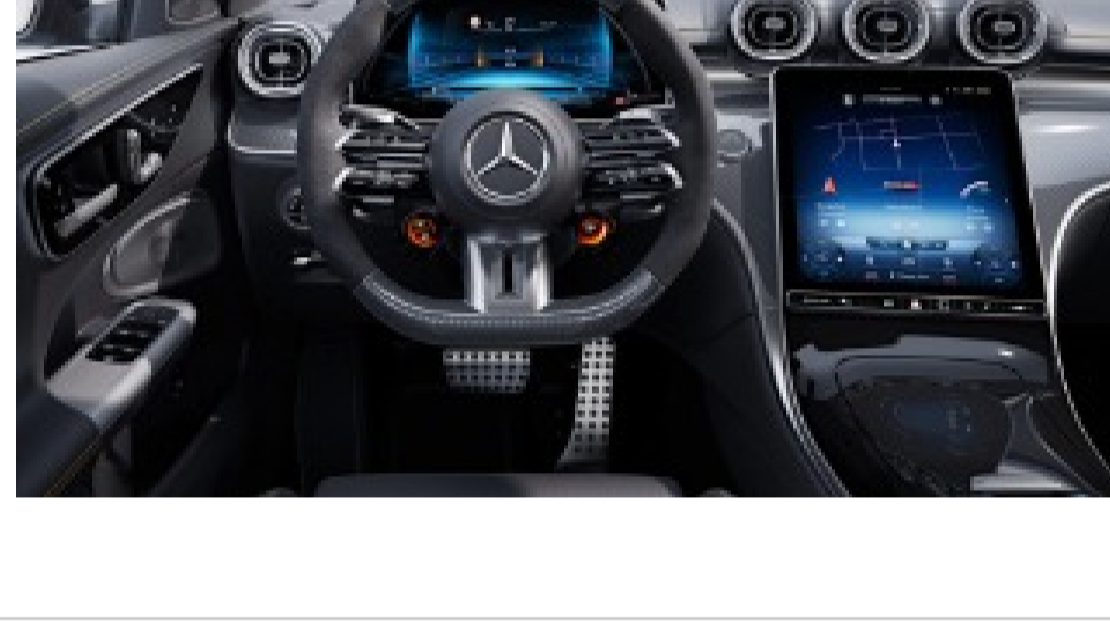

L6H - AMG Performance Steering Wheel in Carbon Fiber/Microfiber

Optional - $900 (C43)

Only available as an option with DE6 AMG DYNAMIC PLUS Package