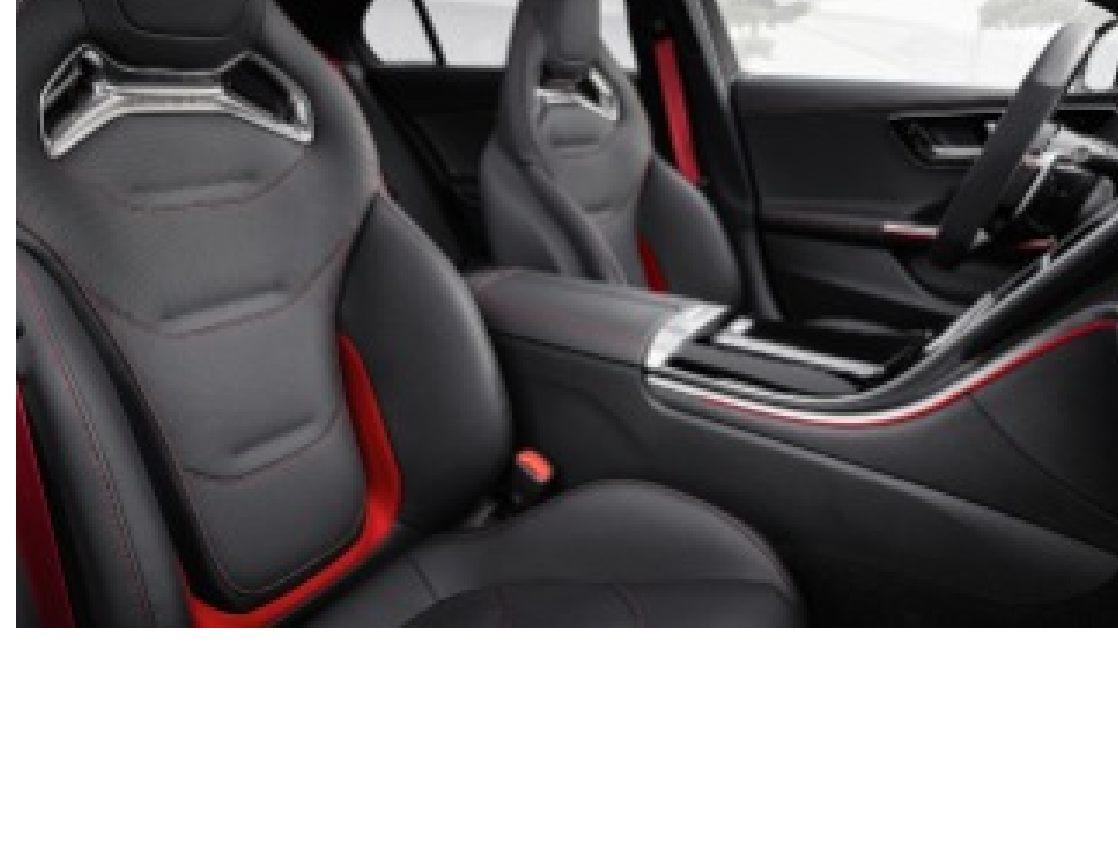

AMG Performance Seat Packages

Optional - Codes DE4 or DE5

Available in two variants:

1. DE4 Package: AMG Performance Seats for MB-Tex upholstery, including electrically adjustable, heated front seats with memory function and 4-way lumbar support. Includes AMG badge in seatback, as well as trim elements in black.
2. DES Package: AMG Performance Seats for Leather upholstery, including electrically adjustable, heated multicontour front seats with memory function. Also includes AMG badge on seat back, chrome trim elements, perforated seats, and seatback in leather.