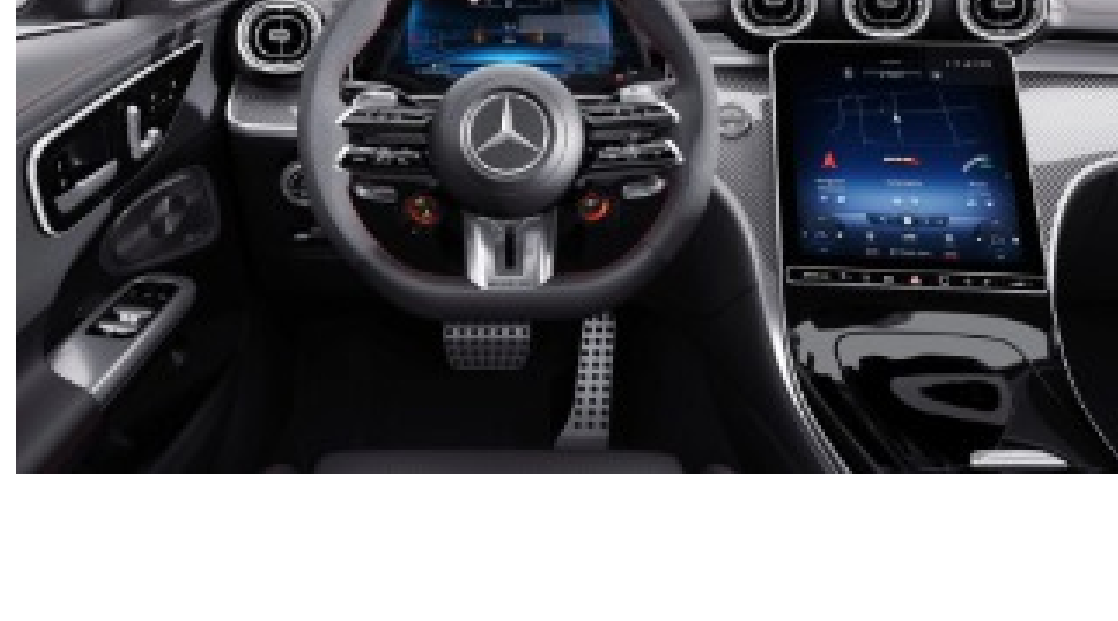

L6K - AMG Performance Steering Wheel in Nappa/Microfiber

Optional - $500 (C43), $0 (C63; only with DA8)

- Combined version in nappa leather with microfiber in the grip area
- Topstitching in three color variations to match the selected upholstery