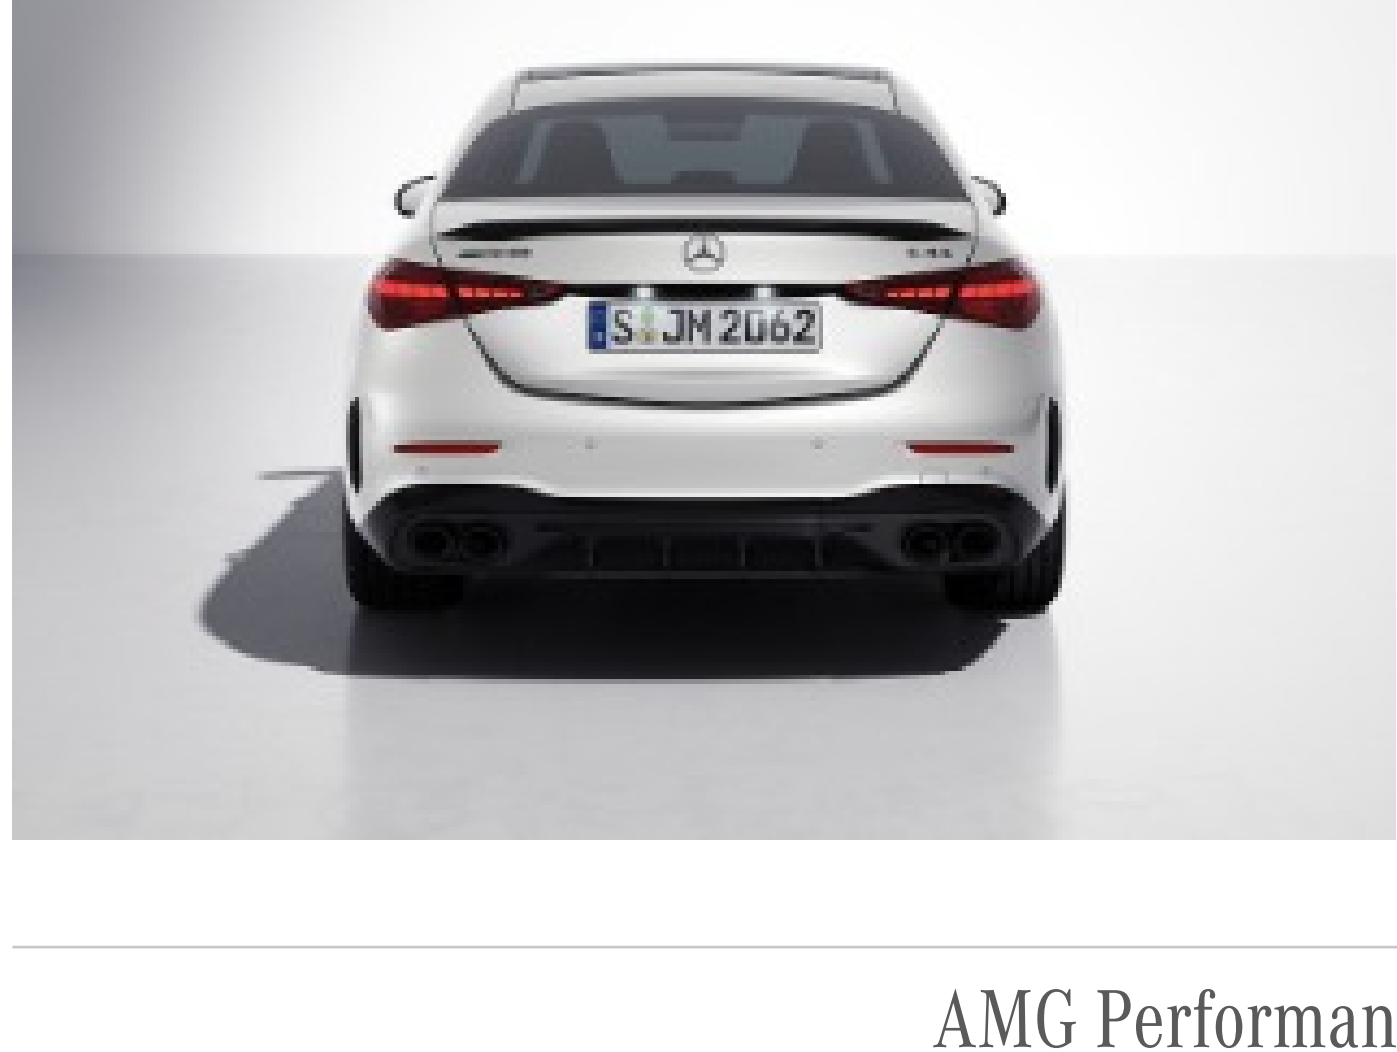

Components:

- Darkened AMG-specific radiator grille
- Rear and side badging in black chrome