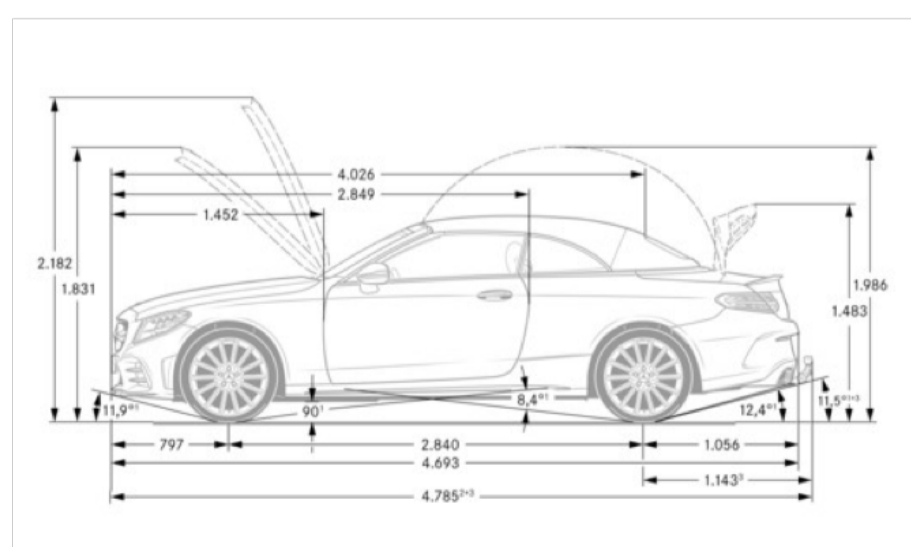

Specifications

C43A4

Chassis

Drivetrain

Transmission	AMG SPEEDSHIFT TCT 9-Speed
Transmission Speeds	9
Drive Configuration	All-Wheel Drive

Engine

Engine Configuration	AMG-enhanced 3.0L V6 biturbo engine
Power (hp)	385 @ 6,100 rpm
Torque (lb-ft)	384 @ 2,500-5,000 rpm
Fuel Requirement (Octane)	91
Compression	10.5: 1
Fuel Tank Size (gallons)	17.4
# Valves per Cylinder	4
Displacement (cc)	2996

Performance

Acceleration 0-60 mph (sec)	4.6
Top Speed (mph)	130 (lim.), 155 w/ R01 tires

Fuel Economy

Fuel Economy (Cty/Hwy/Comb)	18 / 25 / 21

Exterior Dimensions

Vehicle Length (in.)	184.8
Vehicle Width w/ Mirrors (in.)	79.4
Vehicle Height (in.)	55.3
Wheelbase (in.)	111.8
Coefficient of Drag (cd)	0.32
Track Width Front/Rear (in.)	63.1/61.3
Curb Weight (lbs)	4,204

Wheels and Tires

Interior Dimensions

Trunk Size (cubic feet)	8.825