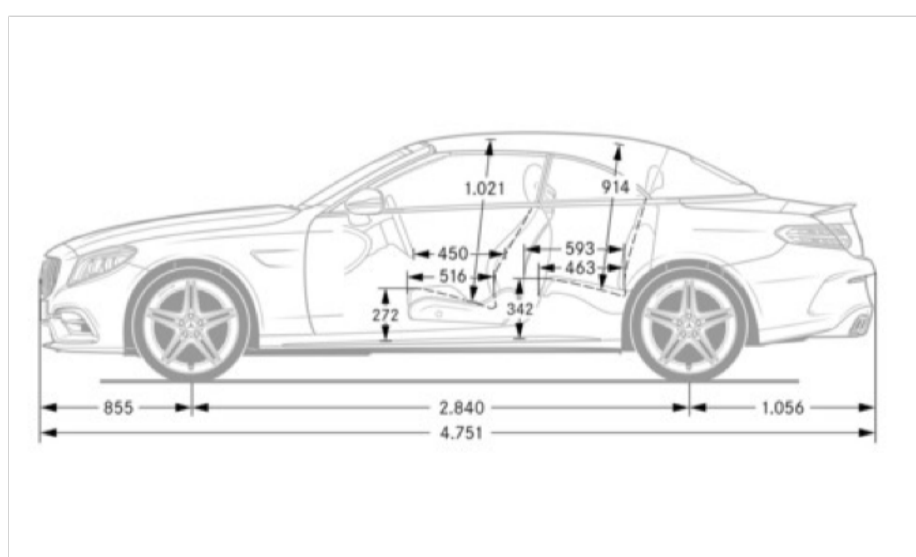

Chassis

Drivetrain

Transmission	AMG SPEEDSHIFT MCT 9-Speed
Transmission Speeds	9
Drive Configuration	Rear-Wheel Drive

Engine

Engine Configuration	Handcrafted AMG 4.0L V8 biturbo engine
Power (hp)	503 @ 5,500-6,250
Torque (lb-ft)	516 @ 2,000-4,500
Fuel Requirement (Octane)	91
Compression	10.5: 1
Fuel Tank Size (gallons)	17.4
# Valves per Cylinder	4
Displacement (cc)	3982

Performance

Acceleration 0-60 mph (sec)	3.9
Top Speed (mph)	180

Fuel Economy

Fuel Economy (Cty/Hwy/Comb)	17 / 24 / 20

Exterior Dimensions

Vehicle Length (in.)	187.1
Vehicle Width w/ Mirrors (in.)	79.4
Vehicle Height (in.)	55.3
Wheelbase (in.)	111.8
Coefficient of Drag (cd)	0.35
Track Width Front/Rear (in.)	64.4/62.7
Curb Weight (lbs)	4,319

Wheels and Tires

Interior Dimensions

Trunk Size (cubic feet)	8.825