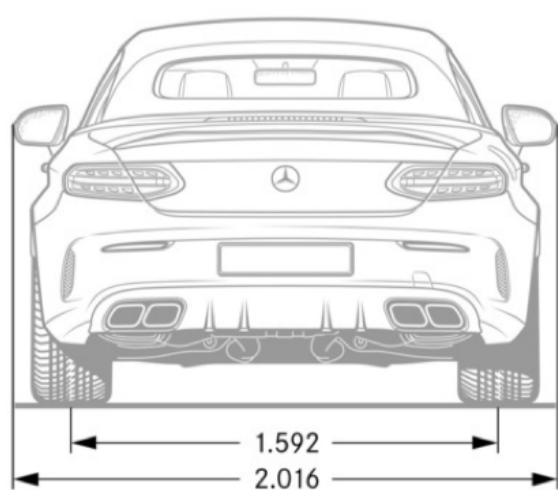

Chassis

Drivetrain

Transmission	AMG SPEEDSHIFT MCT 9-Speed
Transmission Speeds	9
Drive Configuration	Rear-Wheel Drive

Engine

Engine Configuration	Handcrafted AMG 4.0L V8 biturbo engine
Power (hp)	503 @ 5,500-6,250
Torque (lb-ft)	516 @ 2,000-4,500
Fuel Requirement (Octane)	91
Compression	10.5: 1
Fuel Tank Size (gallons)	17.4
# Valves per Cylinder	4
Displacement (cc)	3982

Performance

Acceleration 0-60 mph (sec)	3.9
Top Speed (mph)	180

Fuel Economy

Fuel Economy (Cty/Hwy/Comb)	17 / 24 / 20

Exterior Dimensions

Vehicle Length (in.)	187.1
Vehicle Width w/ Mirrors (in.)	79.4
Vehicle Height (in.)	55.3
Wheelbase (in.)	111.8
Coefficient of Drag (cd)	0.35
Track Width Front/Rear (in.)	64.4/62.7
Curb Weight (lbs)	4,319

Wheels and Tires

Interior Dimensions

Trunk Size (cubic feet)	8.825