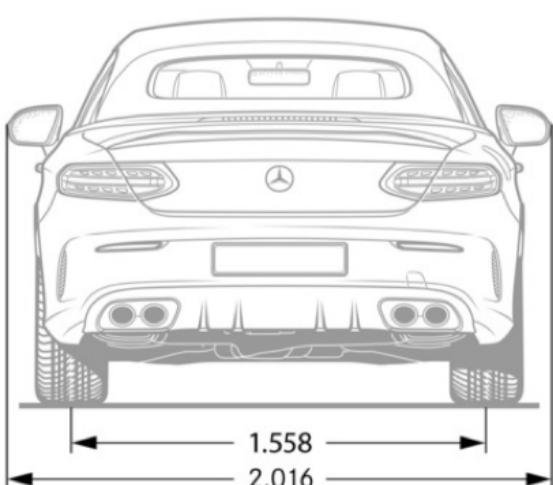

Specifications

C43A4

Chassis

Drivetrain

Transmission	AMG SPEEDSHIFT TCT 9-Speed
Transmission Speeds	9
Drive Configuration	All-Wheel Drive

Engine

Engine Configuration	AMG-enhanced 3.0L V6 biturbo engine
Power (hp)	385 @ 6,100 rpm
Torque (lb-ft)	384 @ 2,500-5,000 rpm
Fuel Requirement (Octane)	91
Compression	10.5: 1
Fuel Tank Size (gallons)	17.4
# Valves per Cylinder	4
Displacement (cc)	2996

Performance

Acceleration 0-60 mph (sec)	4.6
Top Speed (mph)	130 (lim.), 155 w/ R01 tires

Fuel Economy

Fuel Economy (Cty/Hwy/Comb)	18 / 25 / 21

Exterior Dimensions

Vehicle Length (in.)	184.8
Vehicle Width w/ Mirrors (in.)	79.4
Vehicle Height (in.)	55.3
Wheelbase (in.)	111.8
Coefficient of Drag (cd)	0.32
Track Width Front/Rear (in.)	63.1/61.3
Curb Weight (lbs)	4,204

Wheels and Tires

Interior Dimensions

Trunk Size (cubic feet)	8.825