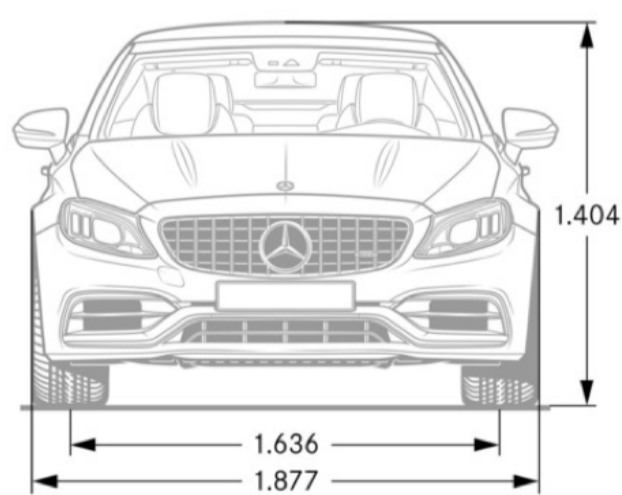

Chassis

Drivetrain

Transmission	AMG SPEEDSHIFT MCT 9-Speed
Transmission Speeds	9
Drive Configuration	Rear-Wheel Drive

Engine

Engine Configuration	Handcrafted AMG 4.0L V8 biturbo engine
Power (hp)	503 @ 5,500-6,250
Torque (lb-ft)	516 @ 2,000-4,500
Fuel Requirement (Octane)	91
Compression	10.5: 1
Fuel Tank Size (gallons)	17.4
# Valves per Cylinder	4
Displacement (cc)	3982

Performance

Acceleration 0-60 mph (sec)	3.9
Top Speed (mph)	180

Fuel Economy

Fuel Economy (Cty/Hwy/Comb)	17 / 24 / 20

Exterior Dimensions

Vehicle Length (in.)	187.1
Vehicle Width w/ Mirrors (in.)	79.4
Vehicle Height (in.)	55.3
Wheelbase (in.)	111.8
Coefficient of Drag (cd)	0.35
Track Width Front/Rear (in.)	64.4/62.7
Curb Weight (lbs)	4,319

Wheels and Tires

Interior Dimensions

Trunk Size (cubic feet)	8.825