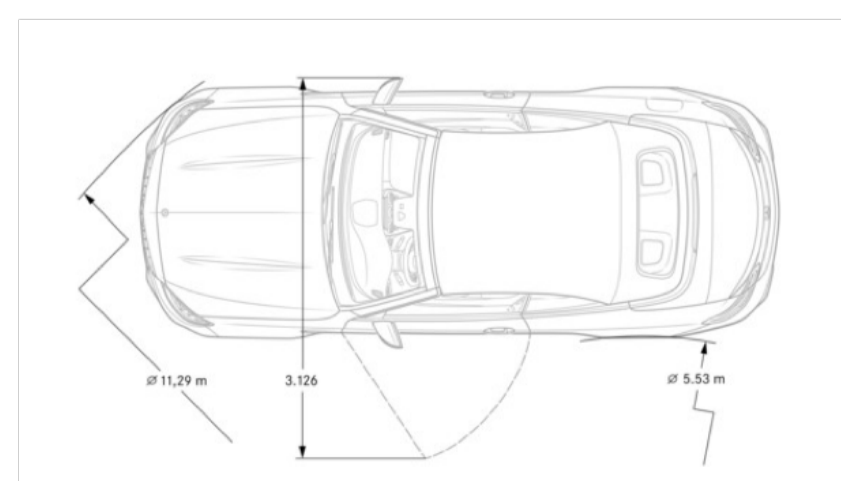

Chassis

Drivetrain

Transmission	AMG SPEEDSHIFT MCT 9-Speed
Transmission Speeds	9
Drive Configuration	Rear-Wheel Drive

Engine

Engine Configuration	Handcrafted AMG 4.0L V8 biturbo engine
Power (hp)	503 @ 5,500-6,250
Torque (lb-ft)	516 @ 2,000-4,500
Fuel Requirement (Octane)	91
Compression	10.5: 1
Fuel Tank Size (gallons)	17.4
# Valves per Cylinder	4
Displacement (cc)	3982

Performance

Acceleration 0-60 mph (sec)	3.9
Top Speed (mph)	180

Fuel Economy

Fuel Economy (Cty/Hwy/Comb)	17 / 24 / 20

Exterior Dimensions

Vehicle Length (in.)	187.1
Vehicle Width w/ Mirrors (in.)	79.4
Vehicle Height (in.)	55.3
Wheelbase (in.)	111.8
Coefficient of Drag (cd)	0.35
Track Width Front/Rear (in.)	64.4/62.7
Curb Weight (lbs)	4,319

Wheels and Tires

Interior Dimensions

Trunk Size (cubic feet)	8.825