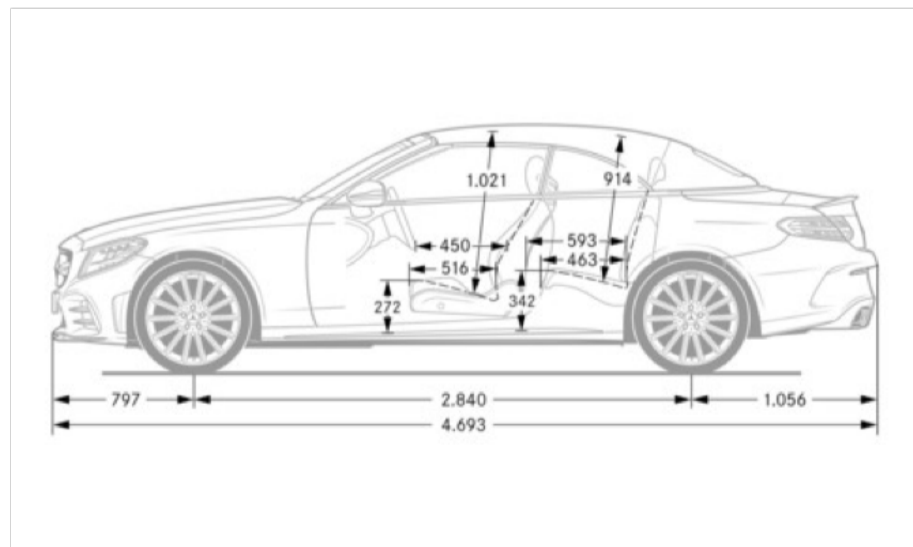

Specifications

C43A4

Chassis

Drivetrain

Transmission	AMG SPEEDSHIFT TCT 9-Speed
Transmission Speeds	9
Drive Configuration	All-Wheel Drive

Engine

Engine Configuration	AMG-enhanced 3.0L V6 biturbo engine
Power (hp)	385 @ 6,100 rpm
Torque (lb-ft)	384 @ 2,500-5,000 rpm
Fuel Requirement (Octane)	91
Compression	10.5: 1
Fuel Tank Size (gallons)	17.4
# Valves per Cylinder	4
Displacement (cc)	2996

Performance

Acceleration 0-60 mph (sec)	4.6
Top Speed (mph)	130 (lim.), 155 w/ R01 tires

Fuel Economy

Fuel Economy (Cty/Hwy/Comb)	18 / 25 / 21

Exterior Dimensions

Vehicle Length (in.)	184.8
Vehicle Width w/ Mirrors (in.)	79.4
Vehicle Height (in.)	55.3
Wheelbase (in.)	111.8
Coefficient of Drag (cd)	0.32
Track Width Front/Rear (in.)	63.1/61.3
Curb Weight (lbs)	4,204

Wheels and Tires

Interior Dimensions

Trunk Size (cubic feet)	8.825