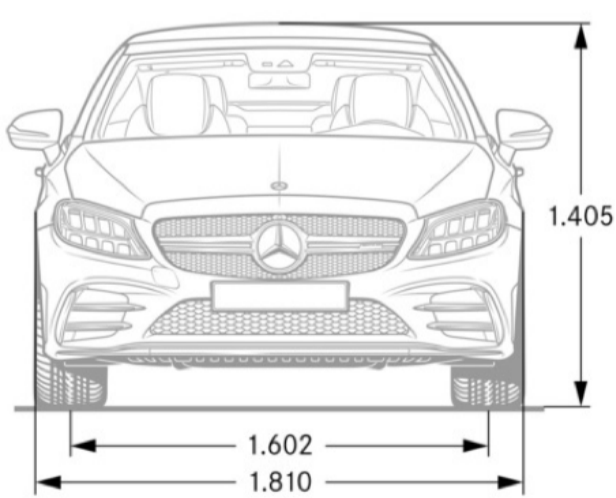

Specifications

C43A4

Chassis

Drivetrain

Transmission	AMG SPEEDSHIFT TCT 9-Speed
Transmission Speeds	9
Drive Configuration	All-Wheel Drive

Engine

Engine Configuration	AMG-enhanced 3.0L V6 biturbo engine
Power (hp)	385 @ 6,100 rpm
Torque (lb-ft)	384 @ 2,500-5,000 rpm
Fuel Requirement (Octane)	91
Compression	10.5: 1
Fuel Tank Size (gallons)	17.4
# Valves per Cylinder	4
Displacement (cc)	2996

Performance

Acceleration 0-60 mph (sec)	4.6
Top Speed (mph)	130 (lim.), 155 w/ R01 tires

Fuel Economy

Fuel Economy (Cty/Hwy/Comb)	18 / 25 / 21

Exterior Dimensions

Vehicle Length (in.)	184.8
Vehicle Width w/ Mirrors (in.)	79.4
Vehicle Height (in.)	55.3
Wheelbase (in.)	111.8
Coefficient of Drag (cd)	0.32
Track Width Front/Rear (in.)	63.1/61.3
Curb Weight (lbs)	4,204

Wheels and Tires

Interior Dimensions

Trunk Size (cubic feet)	8.825