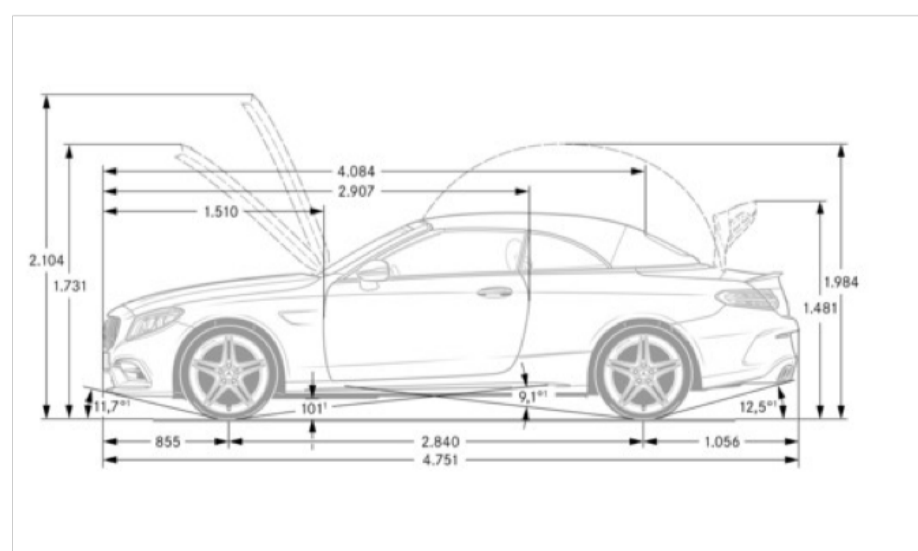

Chassis

Drivetrain

Transmission	AMG SPEEDSHIFT MCT 9-Speed
Transmission Speeds	9
Drive Configuration	Rear-Wheel Drive

Engine

Engine Configuration	Handcrafted AMG 4.0L V8 biturbo engine
Power (hp)	503 @ 5,500-6,250
Torque (lb-ft)	516 @ 2,000-4,500
Fuel Requirement (Octane)	91
Compression	10.5: 1
Fuel Tank Size (gallons)	17.4
# Valves per Cylinder	4
Displacement (cc)	3982

Performance

Acceleration 0-60 mph (sec)	3.9
Top Speed (mph)	180

Fuel Economy

Fuel Economy (Cty/Hwy/Comb)	17 / 24 / 20

Exterior Dimensions

Vehicle Length (in.)	187.1
Vehicle Width w/ Mirrors (in.)	79.4
Vehicle Height (in.)	55.3
Wheelbase (in.)	111.8
Coefficient of Drag (cd)	0.35
Track Width Front/Rear (in.)	64.4/62.7
Curb Weight (lbs)	4,319

Wheels and Tires

Interior Dimensions

Trunk Size (cubic feet)	8.825