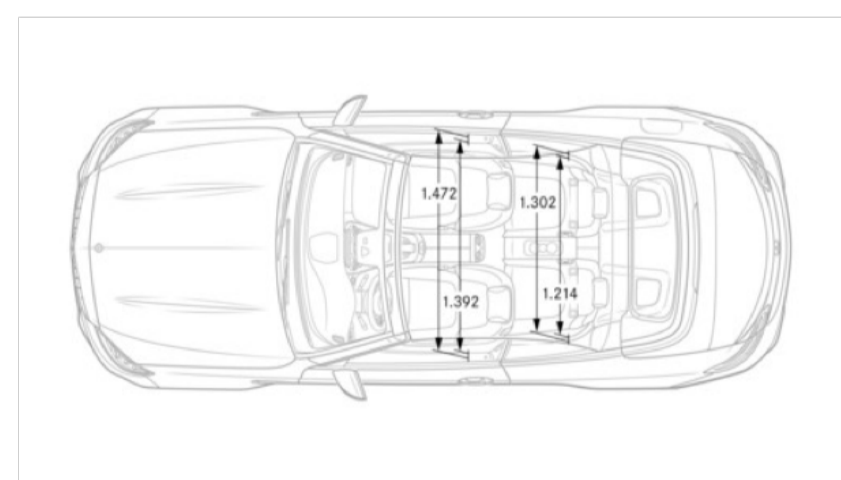

Chassis

Drivetrain

Transmission	AMG SPEEDSHIFT MCT 9-Speed
Transmission Speeds	9
Drive Configuration	Rear-Wheel Drive

Engine

Engine Configuration	Handcrafted AMG 4.0L V8 biturbo engine
Power (hp)	503 @ 5,500-6,250
Torque (lb-ft)	516 @ 2,000-4,500
Fuel Requirement (Octane)	91
Compression	10.5: 1
Fuel Tank Size (gallons)	17.4
# Valves per Cylinder	4
Displacement (cc)	3982

Performance

Acceleration 0-60 mph (sec)	3.9
Top Speed (mph)	180

Fuel Economy

Fuel Economy (Cty/Hwy/Comb)	17 / 24 / 20

Exterior Dimensions

Vehicle Length (in.)	187.1
Vehicle Width w/ Mirrors (in.)	79.4
Vehicle Height (in.)	55.3
Wheelbase (in.)	111.8
Coefficient of Drag (cd)	0.35
Track Width Front/Rear (in.)	64.4/62.7
Curb Weight (lbs)	4,319

Wheels and Tires

Interior Dimensions

Trunk Size (cubic feet)	8.825