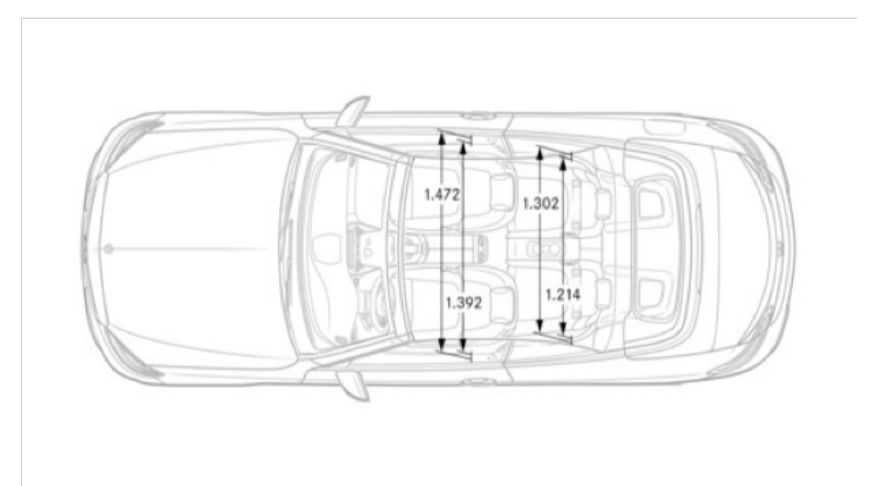

Specifications

C43A4

Chassis

Drivetrain

Transmission	AMG SPEEDSHIFT TCT 9-Speed
Transmission Speeds	9
Drive Configuration	All-Wheel Drive

Engine

Engine Configuration	AMG-enhanced 3.0L V6 biturbo engine
Power (hp)	385 @ 6,100 rpm
Torque (lb-ft)	384 @ 2,500-5,000 rpm
Fuel Requirement (Octane)	91
Compression	10.5: 1
Fuel Tank Size (gallons)	17.4
# Valves per Cylinder	4
Displacement (cc)	2996

Performance

Acceleration 0-60 mph (sec)	4.6
Top Speed (mph)	130 (lim.), 155 w/ R01 tires

Fuel Economy

Fuel Economy (Cty/Hwy/Comb)	18 / 25 / 21

Exterior Dimensions

Vehicle Length (in.)	184.8
Vehicle Width w/ Mirrors (in.)	79.4
Vehicle Height (in.)	55.3
Wheelbase (in.)	111.8
Coefficient of Drag (cd)	0.32
Track Width Front/Rear (in.)	63.1/61.3
Curb Weight (lbs)	4,204

Wheels and Tires

Interior Dimensions

Trunk Size (cubic feet)	8.825