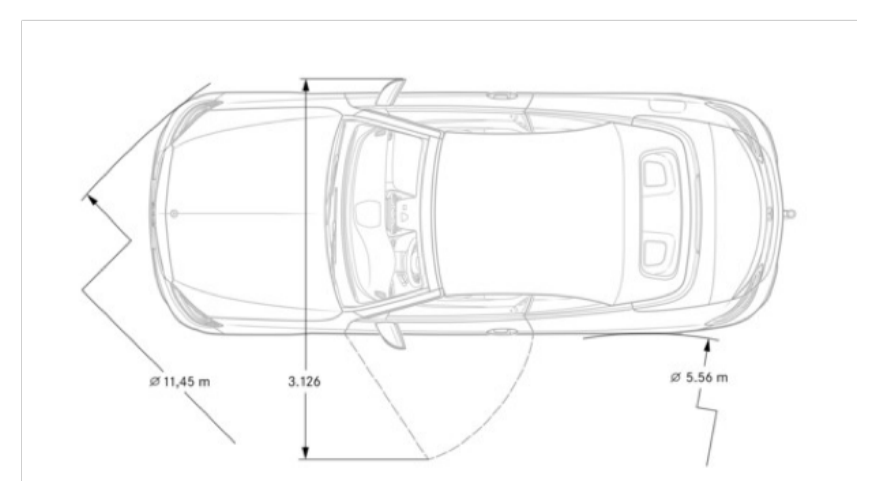

Specifications

C43A4

Chassis

Drivetrain

Transmission	AMG SPEEDSHIFT TCT 9-Speed
Transmission Speeds	9
Drive Configuration	All-Wheel Drive

Engine

Engine Configuration	AMG-enhanced 3.0L V6 biturbo engine
Power (hp)	385 @ 6,100 rpm
Torque (lb-ft)	384 @ 2,500-5,000 rpm
Fuel Requirement (Octane)	91
Compression	10.5: 1
Fuel Tank Size (gallons)	17.4
# Valves per Cylinder	4
Displacement (cc)	2996

Performance

Acceleration 0-60 mph (sec)	4.6
Top Speed (mph)	130 (lim.), 155 w/ R01 tires

Fuel Economy

Fuel Economy (Cty/Hwy/Comb)	18 / 25 / 21

Exterior Dimensions

Vehicle Length (in.)	184.8
Vehicle Width w/ Mirrors (in.)	79.4
Vehicle Height (in.)	55.3
Wheelbase (in.)	111.8
Coefficient of Drag (cd)	0.32
Track Width Front/Rear (in.)	63.1/61.3
Curb Weight (lbs)	4,204

Wheels and Tires

Interior Dimensions

Trunk Size (cubic feet)	8.825