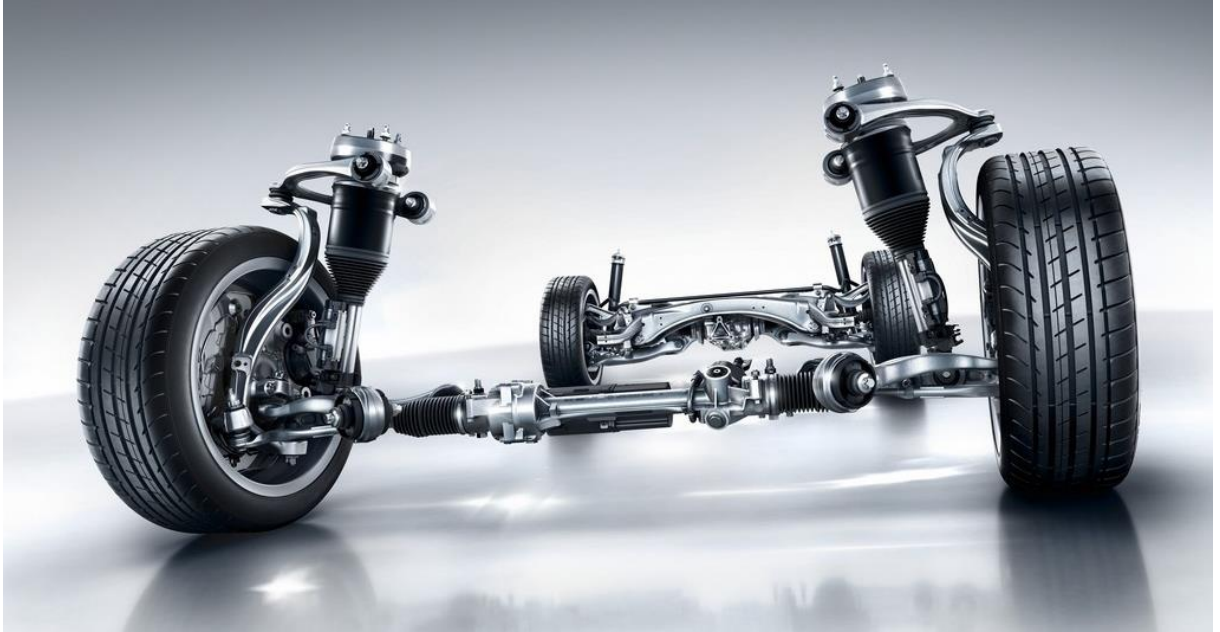

Product Highlights: AIRMATIC Air Suspension

N/A for AMG Models

The combination of AIRMATIC air suspension and DYNAMIC SELECT provides for a tailor-made driving experience.

- DYNAMIC air suspension with continuously variable damping control
- DYNAMIC SELECT with four different transmission modes (adjustment of parameters such as engine, transmission, suspension, steering, air conditioning or ECO start/stop function)
- The individual parameters are set via the controller and the configuration menu in the head unit
- Display of the selected transmission mode in the instrument cluster and head unit