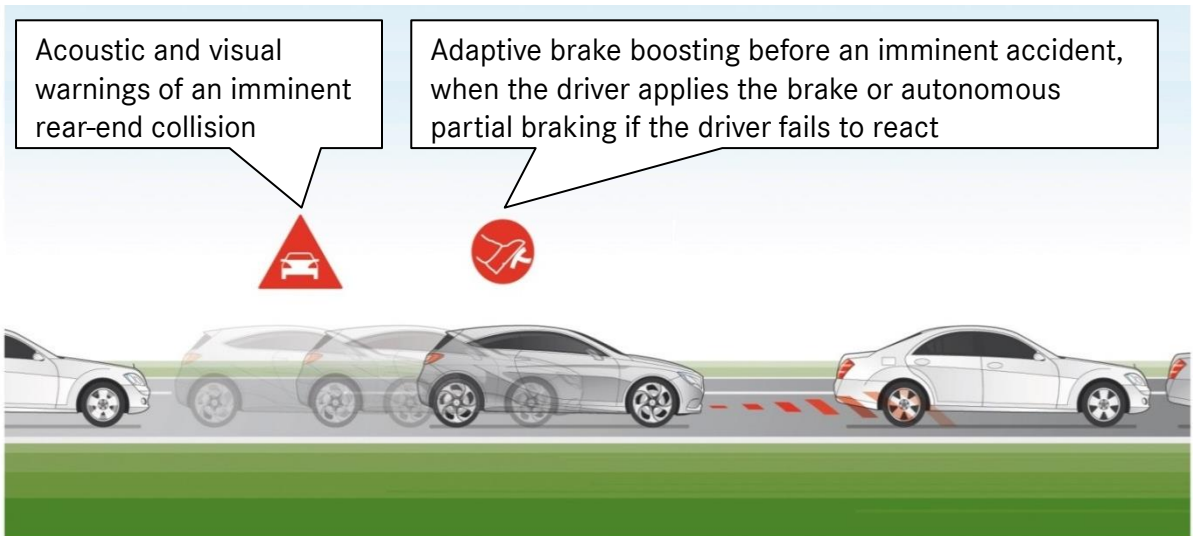

Product Highlights:

COLLISION PREVENTION ASSIST PLUS

Standard on all C-Class Sedans

- Driving assistance system to lessen the danger of rear-end collisions and mitigate the consequences of accidents
- Combination of radar-based distance warning, assisted braking by Adaptive Brake Assist and autonomous partial braking
- Visual warning via a warning light in the instrument cluster when the safe distance to vehicles in front is too low within a speed range between 4 and 155 mph
- An additional audible warning is sounded if the distance continues to close rapidly
- In case of emergency braking by the driver – and if necessary – COLLISION PREVENTION ASSIST PLUS will increase the brake pressure provided by Adaptive Brake Assist to prevent a collision
- Initiation of autonomous partial braking if the driver fails to react within a speed range of 4 and 65 mph