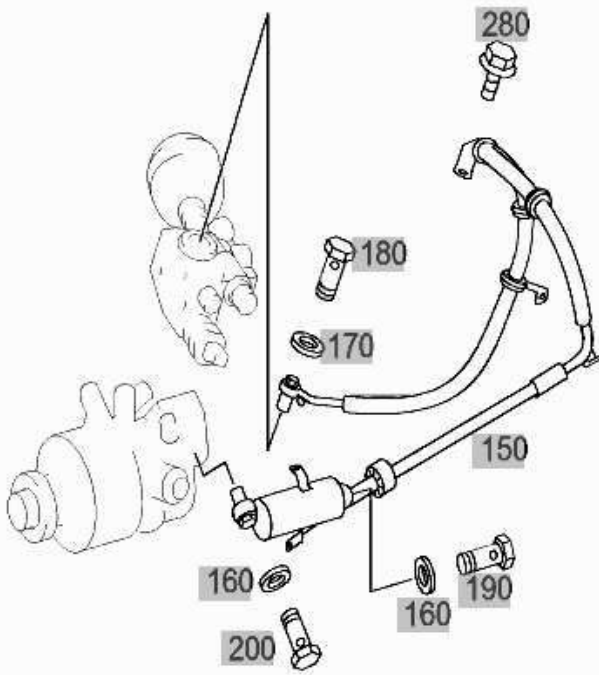

- Picture -

Mode	MD mode	Mod. des. overview	COUPE CL
FIN/MD	WDB 2153761A030713	Catalog	65N
VIN		Major assembly:	
Sales designation	CL 600	Major assembly MD	
Assortment class	Car	Group	32 - SPRINGS, SUSPENSION AND HYDRAULIC SYSTEM
Market	Europe	Subgroup	290 - LINE ARRANGEMENT OF HYDRAULIC SYSTEM
Picture number	B32290000025.041201		

M 113

M 137