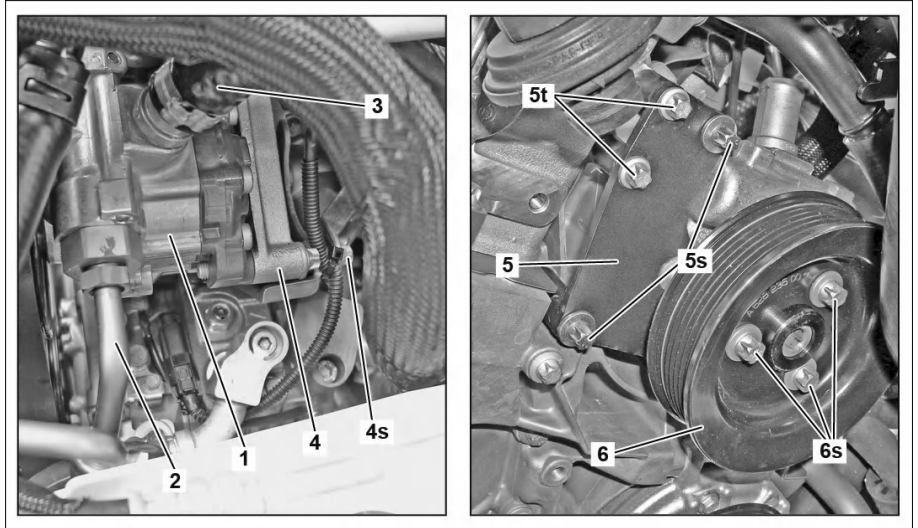

MODEL 230 with CODE (P99) Special model "AMG Black Series"

- 1 Power steering pump
- 2 High pressure line
- 3 Supply line
- 4 Bracket
- 4s Screw
- 5 Bracket
- 5s Bolts
- 5t Bolts
- 6 Belt pulley
- 6s Bolts