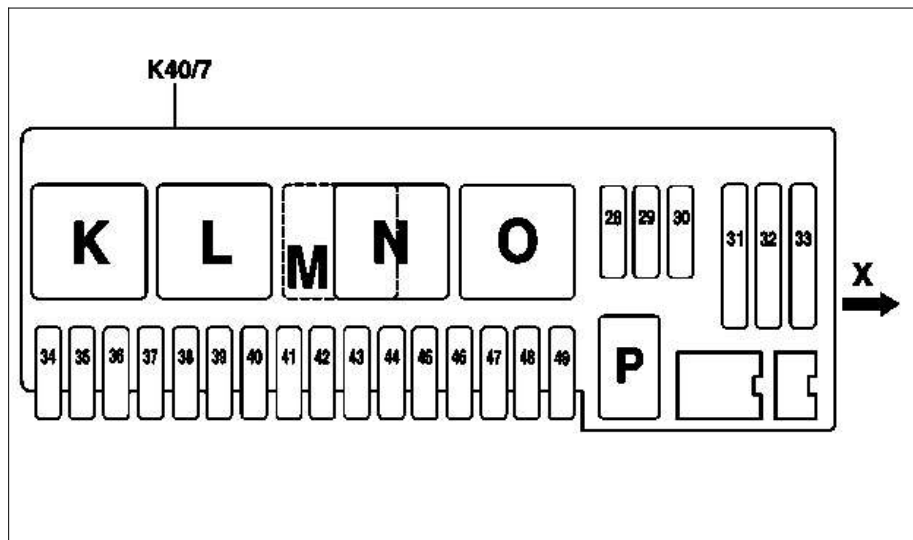

Fuse and relay box in right of engine compartment

- 28-49 Fuses
- K40/7 Right front fuse and relay module
- K-P relay
- X Direction of travel

P54.15-2032-05

Bay	Designation
K	Motor electronics/chassis relay (K40/7kK)
L	Starter relay (K40/7kl)
M	Only valid for diesel: CDI relay (K40/7kM)
N	Air pump relay (K40/7kN)
O	Air compressor relay (K40/7kO)
P	Fanfare horns relay (K40/7kP)