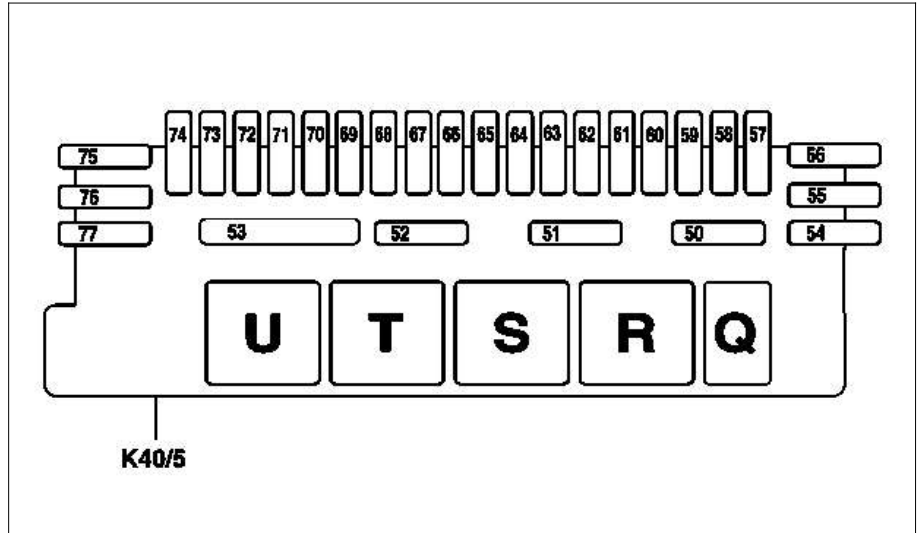

Assignment of rear fuse and relay box

50-77 Fuses
 K40/5 Rear fuse and relay module
 Q-U relay

P54.15-2033-05

Bay	Designation
Q	Rear window roller blind relay (K40/5kQ)
R	Towing sensor relay (K40/5kR)
S	Circuit 15 relay (K40/5kS)
T	Fuel pump relay (K40/5kT)
U	Rear window defroster relay (K40/5kU)