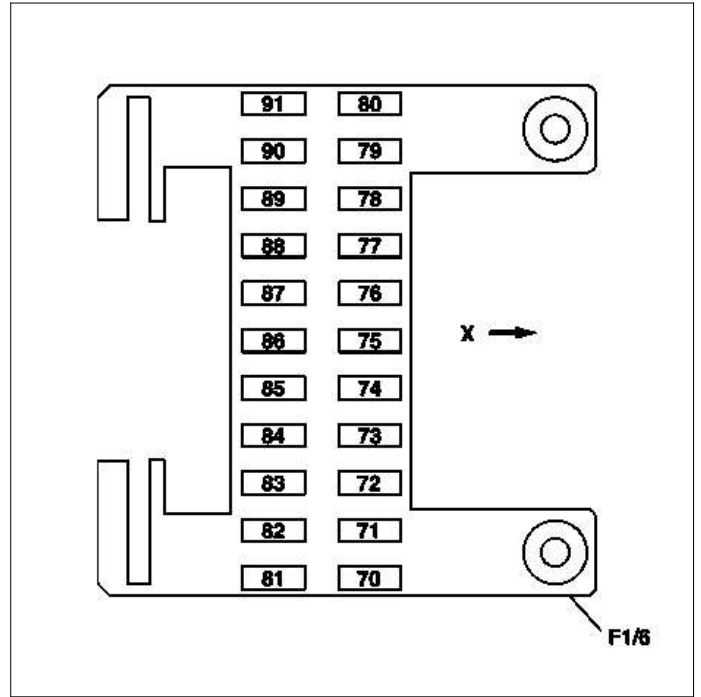

F1/6 Right instrument panel fuse box

X Direction of travel

P54.15-3008-12

Bay	Fuse	Clamping device	Cable ID (cable fused)	Fused function	Rating in amperes (A)
70	F1/6f70	30	4.0 RD	<ul style="list-style-type: none"> Right door control unit (N69/2) (model 216) Right front door control unit (N69/2) (model 221) 	40
71	F1/6f71	30	1.5 RD	Valid for code (889) Keyless Go: <ul style="list-style-type: none"> Keyless Go control unit (N69/5/) 	15
72	F1/6f72	30	-	-	-
73	F1/6f73	30	0.5 RD	Valid for code (498) Japanese version: <ul style="list-style-type: none"> COMAND controller unit (A40/3) 	5
74	F1/6f74	30	4.0 RD	Valid for code (881) Remote trunk closing (RTC): <ul style="list-style-type: none"> TLC [HDS] control unit (N121) 	30
75	F1/6f75	30	-	-	-
76	F1/6f76	30	-	-	-
77	F1/6f77	30	-	-	-
78	F1/6f78	30	-	-	-
79	F1/6f79	30	0.5 RD	Valid for code (551) Anti-theft alarm system (ATA [EDW]): <ul style="list-style-type: none"> Alarm signal horn with additional battery (H3/1) 	7.5
80	F1/6f80	30	4.0 RD	<ul style="list-style-type: none"> Left door control unit (N69/1) (model 216) Left front door control unit (N69/1) (model 221) 	40
81	F1/6f81	30	4.0 RD	Valid for model 216: <ul style="list-style-type: none"> Rear control unit (N22/6) Valid for model 221: <ul style="list-style-type: none"> Left rear door control unit (N69/3/) 	30 40
82	F1/6f82	30	4.0 RD	Valid for model 216: <ul style="list-style-type: none"> Rear control unit (N22/6) Valid for model 221: <ul style="list-style-type: none"> Left rear door control unit (N69/3/) 	30 40
83	F1/6f83	30	2.5 RD	<ul style="list-style-type: none"> Intelligent servo module for DIRECT SELECT (A80) 	30
84	F1/6f84	30	-	-	-
85	F1/6f85	30	-	-	-
86	F1/6f86	30	-	-	-
87	F1/6f87	30	-	-	-
88	F1/6f88	30	-	-	-
89	F1/6f89	30	-	-	-
90	F1/6f90	30	2.5 RD	Valid for code (228) stationary heater: <ul style="list-style-type: none"> STH heater unit (A6) (model 216) STH or HB heater unit (A6) (model 221) 	20
91	F1/6f91	30	0.5 RD	Valid for code (228) stationary heater: <ul style="list-style-type: none"> STH radio remote control receiver (A6/1) 	5