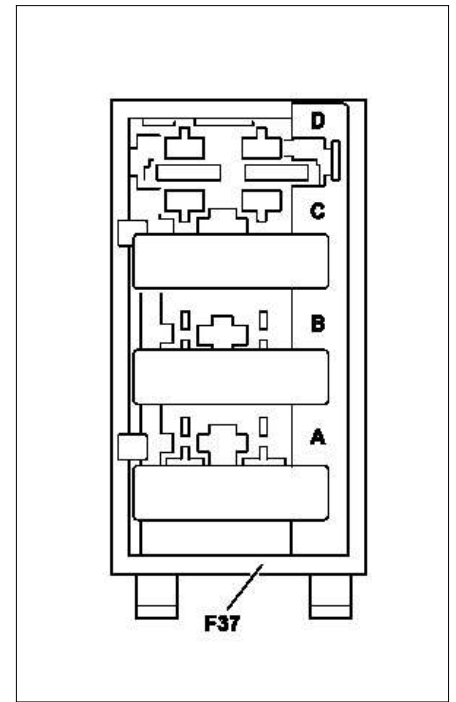

F37 AdBlue® fuse block

P54.15-3266-03

Fuse	Terminal	Cable ID (fused line)	Fused function	Fuse rating in amperes (A)
A	30	0.75 RDBK	<ul style="list-style-type: none"> ● AdBlue® control unit (N118/5) 	7.5
B	30	1.5 RD	<ul style="list-style-type: none"> ● Heater circuit 1 	20
C	30	1.5 RDGN	<ul style="list-style-type: none"> ● Heater circuit 2 	20
D	-	-	<ul style="list-style-type: none"> ● Spare 	-