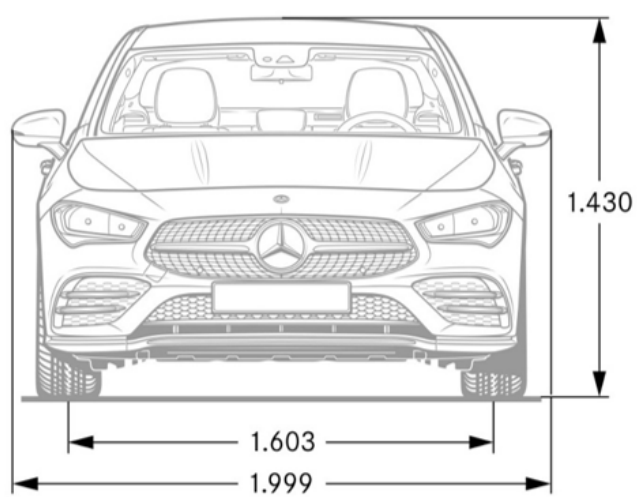

Transmission AMG SPEEDSHIFT DCT 8G Automatic Transmission

Drive Configuration AMG Performance 4MATIC+

Engine

Engine Configurations Handcrafted AMG 2.0L inline-4 Turbo engine

Power (hp) 382

Fuel Requirement (Octane) 91

Torque (lb-ft) 354

Compression 9:1

Fuel Tank Size (gallons) 13.5

Displacement (cc) 1,991

Performance

Acceleration 0-60 mph (sec) 4.0

Top Speed (mph) 155

Fuel Economy

Exterior Dimensions

Wheels and Tires

Interior Dimensions

Options In Detail

Steering Wheels

Multifunction Sport Steering Wheel in Nappa Leather (L5C)

Standard CLA35, CLA45

AMG Performance Steering Wheel in Nappa Leather (L6J)