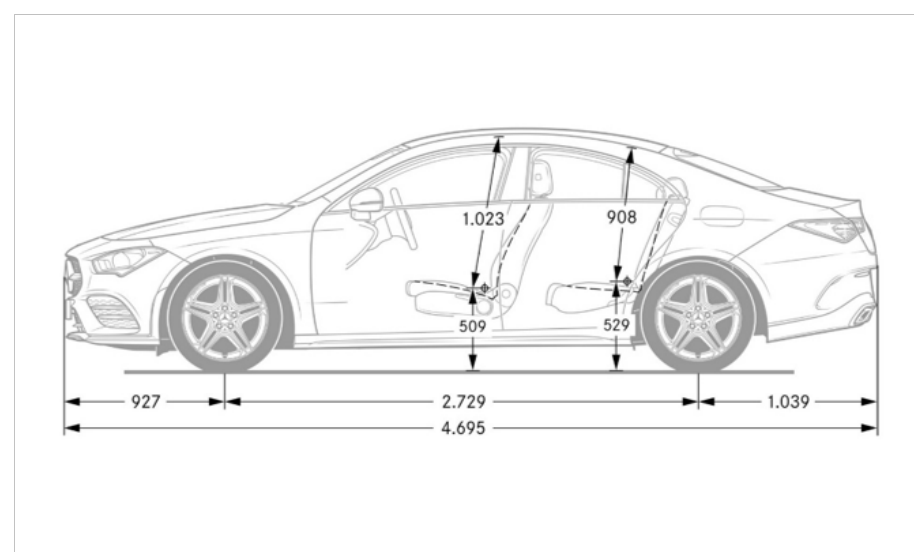

Exterior Dimensions

Wheels and Tires

Interior Dimensions

Options In Detail

Steering Wheels

Multifunction Sport Steering Wheel in Nappa Leather (L5C)

Standard CLA35, CLA45

AMG Performance Steering Wheel in Nappa Leather (L6J)