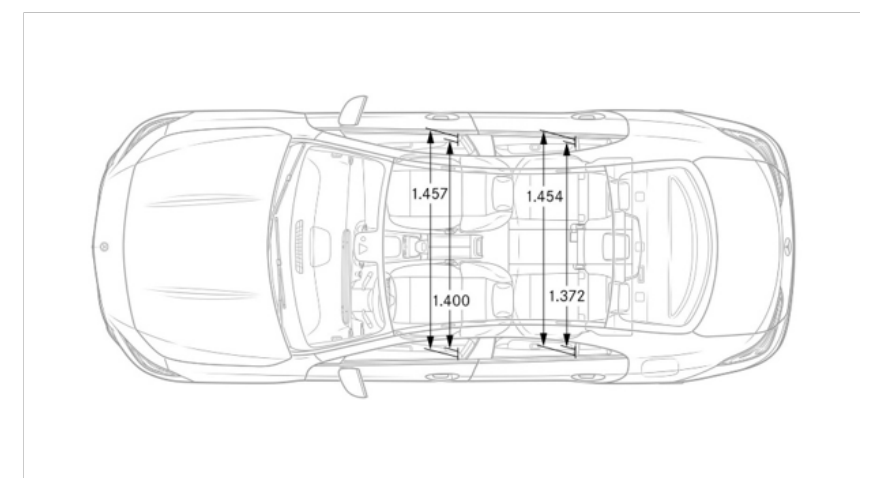

Performance

Acceleration 0-60 mph (sec)	4.8
Top Speed (mph)	150/155 icw R01

Fuel Economy

Exterior Dimensions

Wheels and Tires

Interior Dimensions

Chassis

Drivetrain