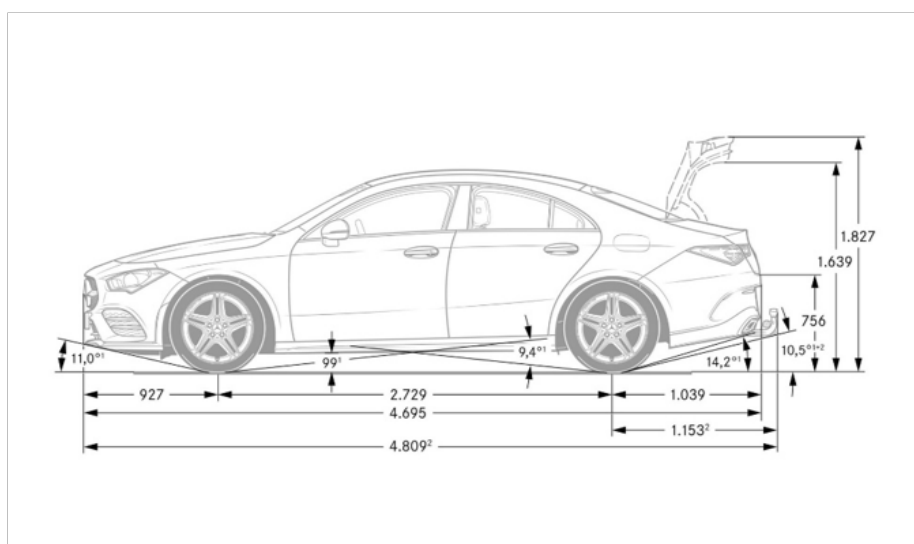

Exterior Dimensions

Wheels and Tires

Interior Dimensions

Options In Detail

Steering Wheels

Multifunction Sport Steering Wheel in Nappa Leather (L5C)

Standard CLA35, CLA45

AMG Performance Steering Wheel in Nappa Leather (L6J)