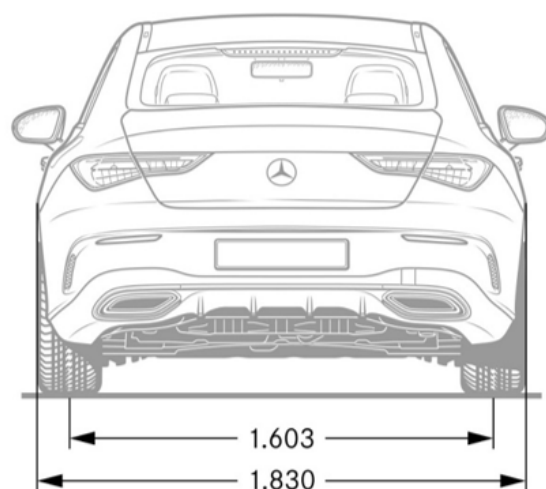

Torque (lb-ft) 354

Compression 9:1

Fuel Tank Size (gallons) 13.5

Displacement (cc) 1,991

Performance

Acceleration 0-60 mph (sec) 4.0

Top Speed (mph) 155

Fuel Economy

Exterior Dimensions

Wheels and Tires

Interior Dimensions

Options In Detail

Steering Wheels

Multifunction Sport Steering Wheel in Nappa Leather (L5C)

Standard CLA35, CLA45

AMG Performance Steering Wheel in Nappa Leather (L6J)