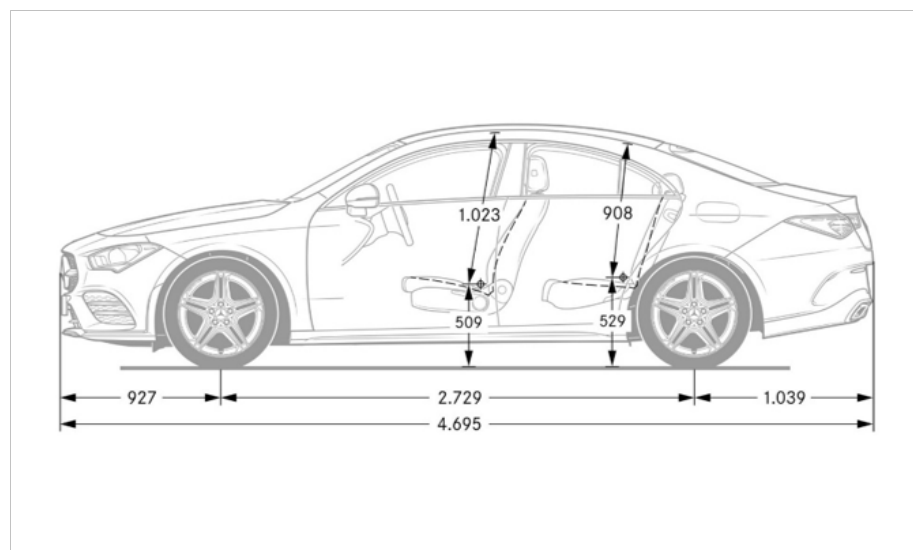

Performance

Acceleration 0-60 mph (sec)	4.8
Top Speed (mph)	150/155 icw R01

Fuel Economy

Exterior Dimensions

Wheels and Tires

Interior Dimensions

Chassis

Drivetrain