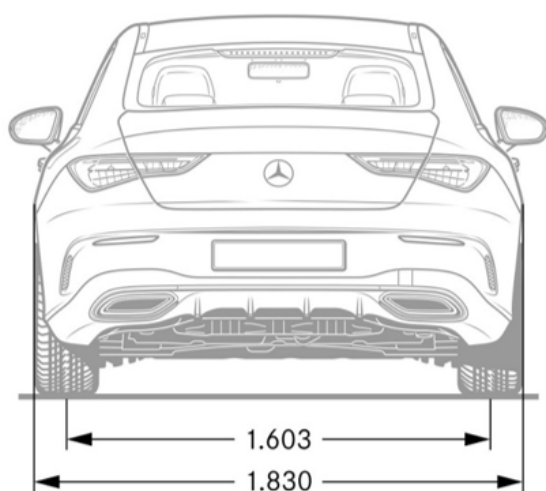

Performance

Acceleration 0-60 mph (sec)	4.8
Top Speed (mph)	150/155 icw R01

Fuel Economy

Exterior Dimensions

Wheels and Tires

Interior Dimensions

Chassis

Drivetrain