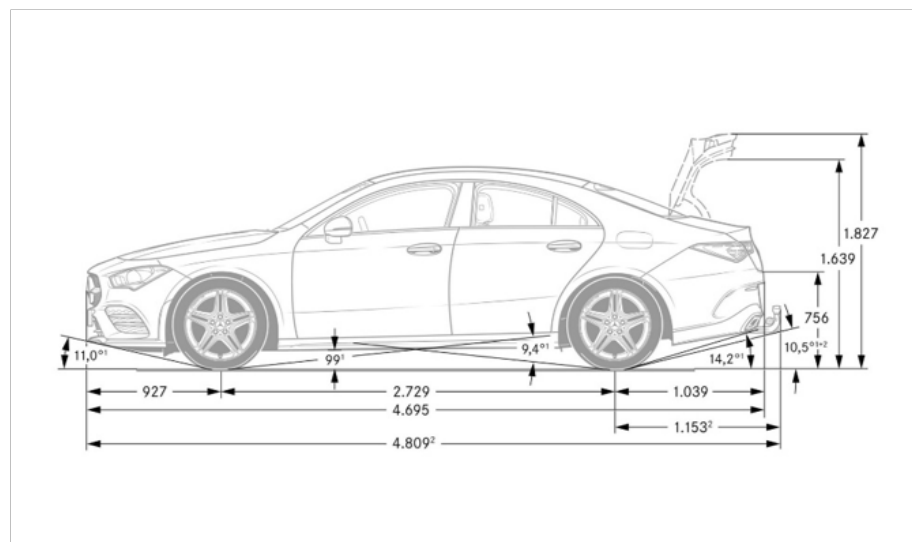

Performance

Acceleration 0-60 mph (sec)	4.8
Top Speed (mph)	150/155 icw R01

Fuel Economy

Exterior Dimensions

Wheels and Tires

Interior Dimensions

Chassis

Drivetrain