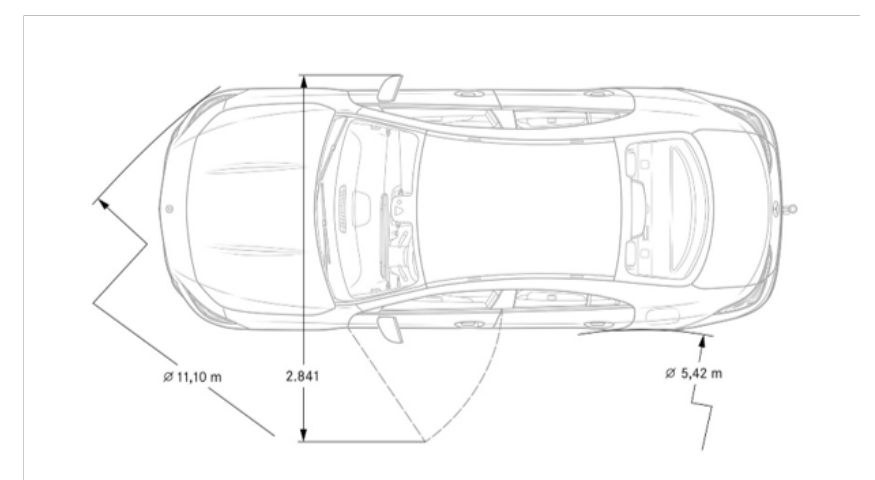

Performance

Acceleration 0-60 mph (sec)	4.8
Top Speed (mph)	150/155 icw R01

Fuel Economy

Exterior Dimensions

Wheels and Tires

Interior Dimensions

Chassis

Drivetrain