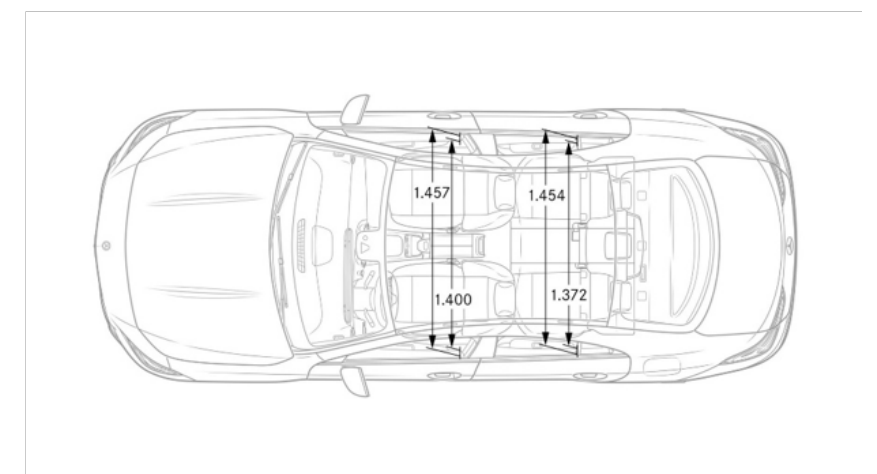

Exterior Dimensions

Wheels and Tires

Interior Dimensions

Options In Detail

Steering Wheels

Multifunction Sport Steering Wheel in Nappa Leather (L5C)

Standard CLA35, CLA45

AMG Performance Steering Wheel in Nappa Leather (L6J)