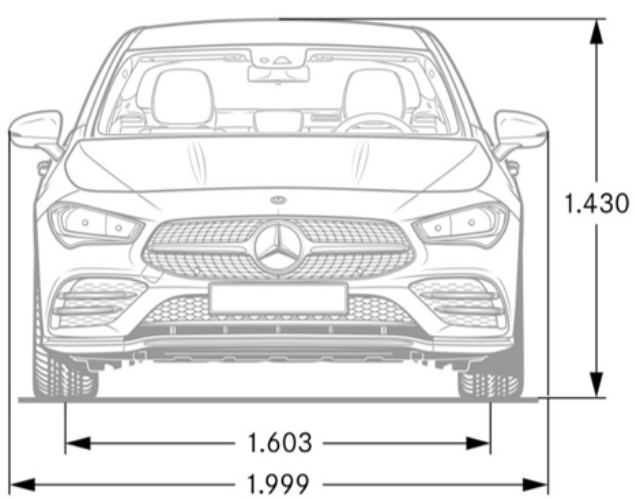

Performance

Acceleration 0-60 mph (sec)	4.8
Top Speed (mph)	150/155 icw R01

Fuel Economy

Exterior Dimensions

Wheels and Tires

Interior Dimensions

Chassis

Drivetrain