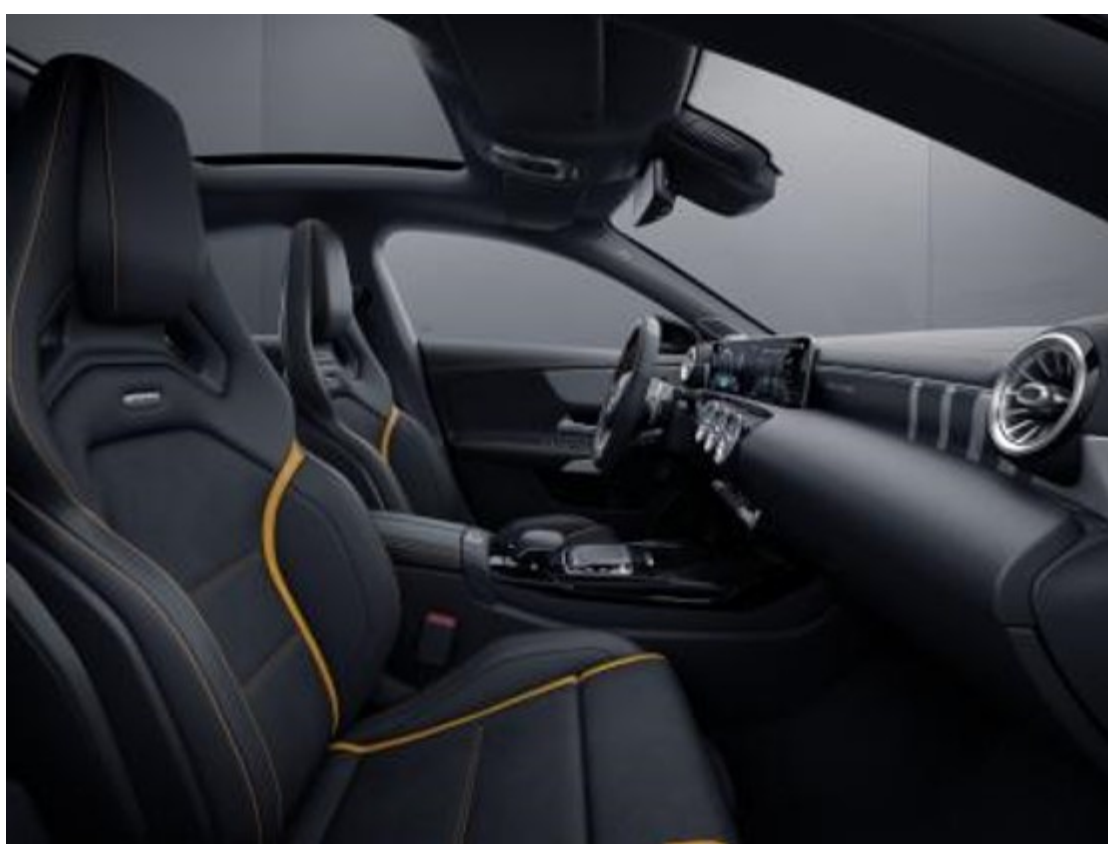

Options In Detail

Steering Wheels

Standard CLA35, CLA45

Optional

Optional

Optional
Includes U88 – AMG Drive Unit