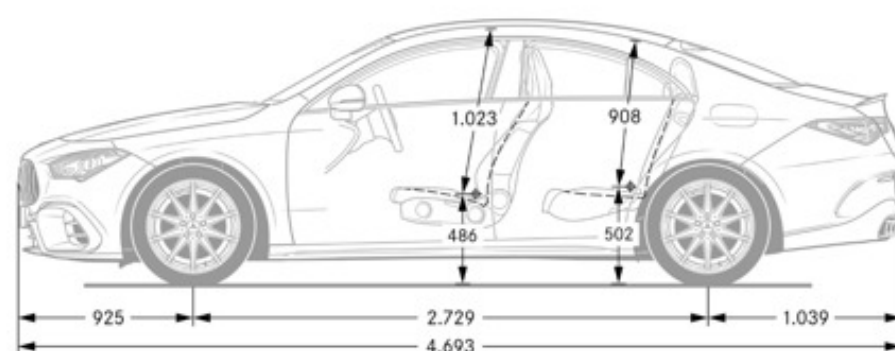

### Exterior Dimensions

### Interior Dimensions

*Chassis*

*Drivetrain*

**Transmission** AMG SPEEDSHIFT DCT 8G Automatic Transmission

**Drive Configuration** AMG Performance 4MATIC+

*Engine*

**Engine Configurations** Handcrafted AMG 2.0L inline-4 Turbo engine

**Top Speed (mph)** 155

*Fuel Economy*

*Exterior Dimensions*

*Wheels and Tires*

*Interior Dimensions*