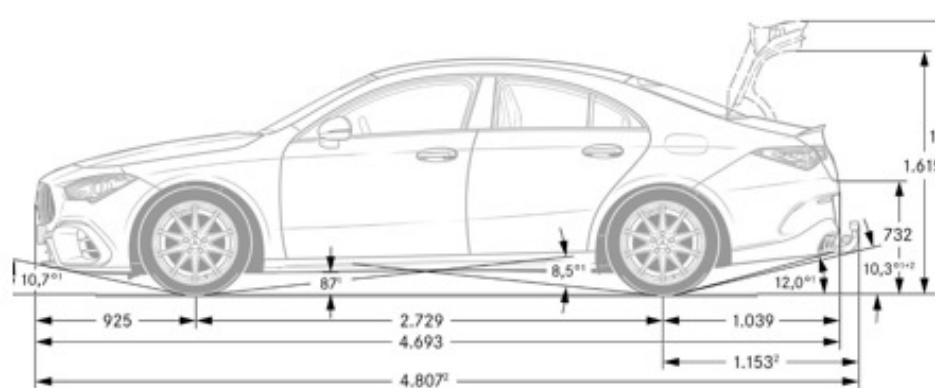

### Exterior Dimensions

### Interior Dimensions

*Chassis*

*Drivetrain*

**Transmission** AMG SPEEDSHIFT DCT 8G Automatic Transmission

**Drive Configuration** AMG Performance 4MATIC+

*Engine*

**Engine Configurations** Handcrafted AMG 2.0L inline-4 Turbo engine

**Top Speed (mph)** 155

*Fuel Economy*

*Exterior Dimensions*

*Wheels and Tires*

*Interior Dimensions*