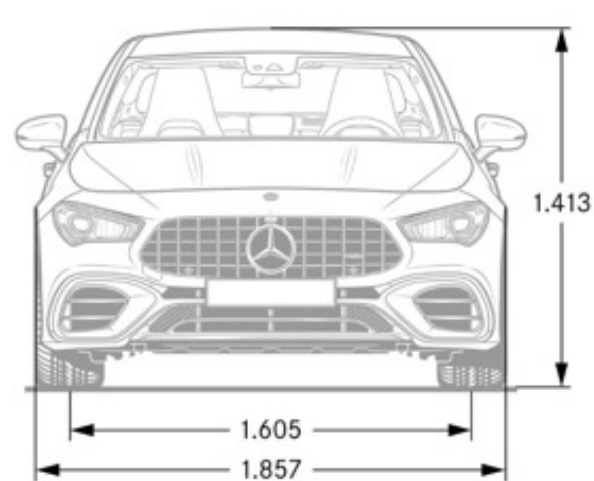

### Exterior Dimensions

### Interior Dimensions

*Chassis*

*Drivetrain*

**Transmission** AMG SPEEDSHIFT DCT 8G Automatic Transmission

**Drive Configuration** AMG Performance 4MATIC+

*Engine*

**Engine Configurations** Handcrafted AMG 2.0L inline-4 Turbo engine

**Top Speed (mph)** 155

*Fuel Economy*

*Exterior Dimensions*

*Wheels and Tires*

*Interior Dimensions*