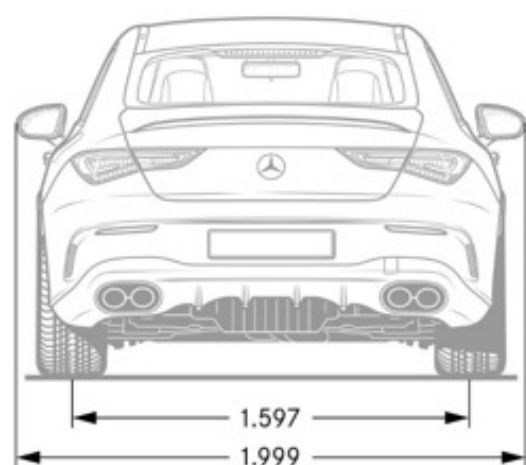

### Exterior Dimensions

### Interior Dimensions

*Chassis*

*Drivetrain*

**Transmission** AMG SPEEDSHIFT DCT 8G Automatic Transmission

**Drive Configuration** AMG Performance 4MATIC+

*Engine*

**Engine Configurations** Handcrafted AMG 2.0L inline-4 Turbo engine

**Top Speed (mph)** 155

*Fuel Economy*

*Exterior Dimensions*

*Wheels and Tires*

*Interior Dimensions*