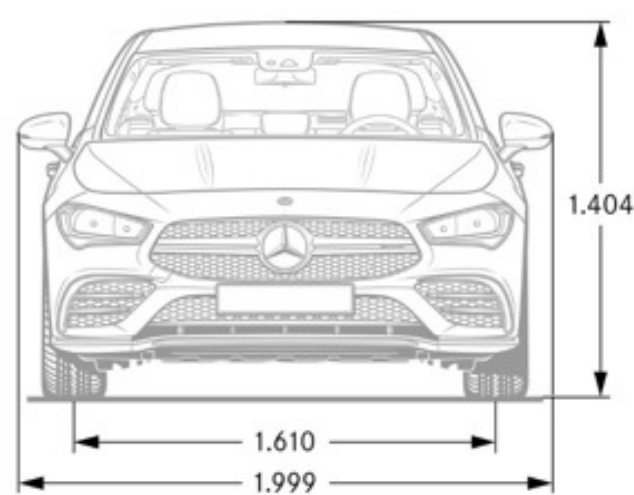

Specifications

CLA35C4

Chassis

Drivetrain

Transmission	AMG SPEEDSHIFT DCT 7G Automatic Transmission
Drive Configuration	AMG Performance 4MATIC

Engine

Engine Configurations	AMG-enhanced 2.0L inline-4 Turbo engine
Power (hp)	302
Fuel Requirement (Octane)	91
Torque (lb-ft)	295
Compression	10:1
Fuel Tank Size (gallons)	13.5
Displacement (cc)	1,991

Performance

Acceleration 0-60 mph (sec)	4.8
Top Speed (mph)	150/155 icw R01

Fuel Economy

Exterior Dimensions

Wheels and Tires

Interior Dimensions