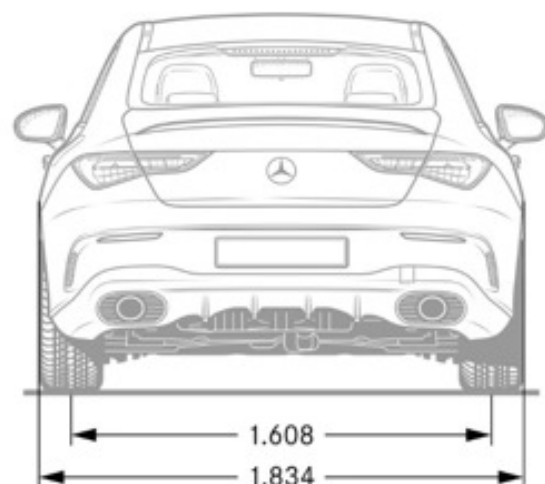

Specifications

CLA35C4

Chassis

Drivetrain

Transmission	AMG SPEEDSHIFT DCT 7G Automatic Transmission
Drive Configuration	AMG Performance 4MATIC

Engine

Engine Configurations	AMG-enhanced 2.0L inline-4 Turbo engine
Power (hp)	302
Fuel Requirement (Octane)	91
Torque (lb-ft)	295
Compression	10:1
Fuel Tank Size (gallons)	13.5
Displacement (cc)	1,991

Performance

Acceleration 0-60 mph (sec)	4.8
Top Speed (mph)	150/155 icw R01

Fuel Economy

Exterior Dimensions

Wheels and Tires

Interior Dimensions