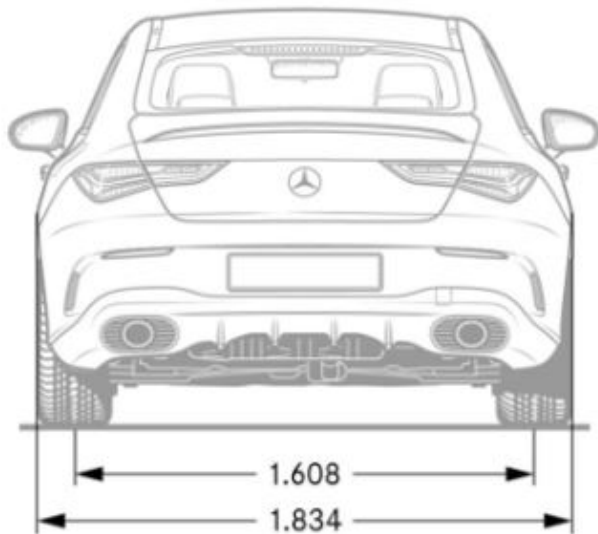

Specifications

CLA35C4

Chassis

Drivetrain

Transmission	AMG SPEEDSHIFT DCT 8G Automatic Transmission
Drive Configuration	AMG Performance 4MATIC

Engine

Engine Configurations	AMG-enhanced 2.0L inline-4 Turbo engine with Hybrid Assist
Power (hp)	302
Fuel Requirement (Octane)	91
Torque (lb-ft)	295
Compression	10:1
Fuel Tank Size (gallons)	13.5
Displacement (cc)	1,991

Performance

Acceleration 0-60 mph (sec)	4.8
Top Speed (mph)	150/155 icw R01

Fuel Economy

Exterior Dimensions

Wheels and Tires

Interior Dimensions