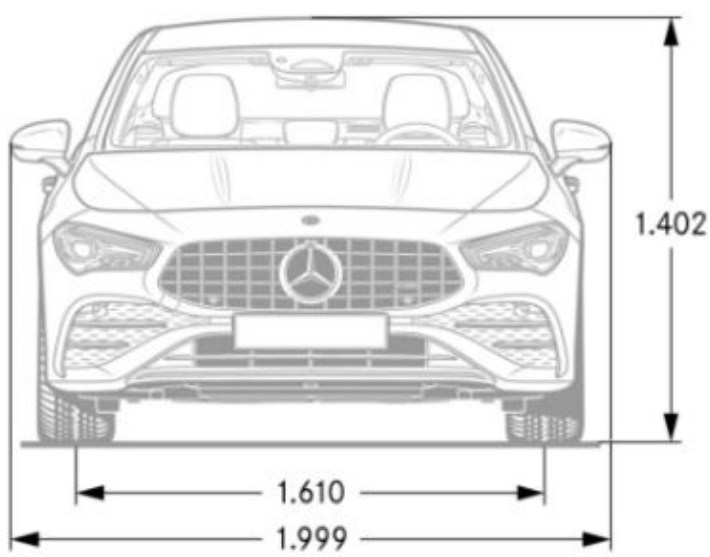

Specifications

CLA35C4

Chassis

Drivetrain

Transmission	AMG SPEEDSHIFT DCT 8G Automatic Transmission
Drive Configuration	AMG Performance 4MATIC

Engine

Engine Configurations	AMG-enhanced 2.0L inline-4 Turbo engine with Hybrid Assist
Power (hp)	302
Fuel Requirement (Octane)	91
Torque (lb-ft)	295
Compression	10:1
Fuel Tank Size (gallons)	13.5
Displacement (cc)	1,991

Performance

Acceleration 0-60 mph (sec)	4.8
Top Speed (mph)	150/155 icw R01

Fuel Economy

Exterior Dimensions

Wheels and Tires

Interior Dimensions