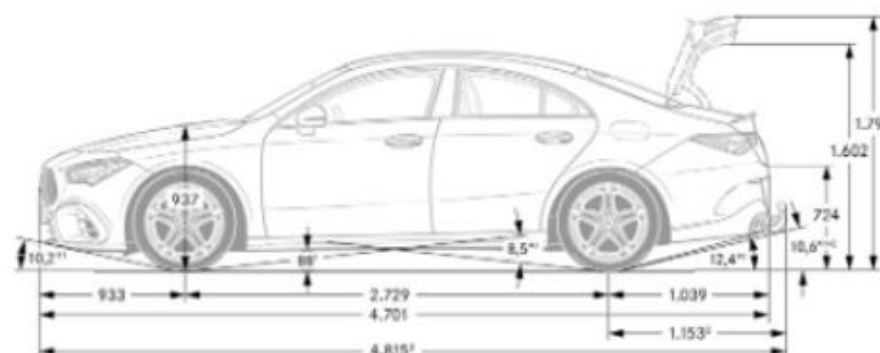

### Exterior Dimensions

### Interior Dimensions

*Chassis*

*Drivetrain*

**Transmission** AMG SPEEDSHIFT DCT 8G Automatic Transmission

**Drive Configuration** AMG Performance 4MATIC+

*Engine*

**Engine Configurations** Handcrafted AMG 2.0L inline-4 Turbo Engine

**Top Speed (mph)** 155

*Fuel Economy*

*Exterior Dimensions*

*Wheels and Tires*

*Interior Dimensions*