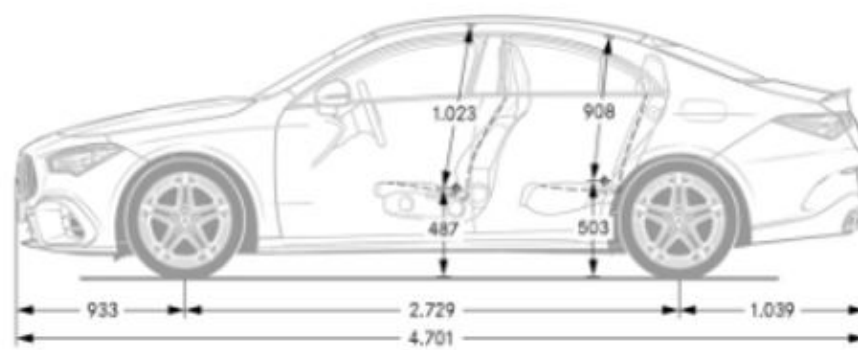

### Exterior Dimensions

### Interior Dimensions

*Chassis*

*Drivetrain*

**Transmission** AMG SPEEDSHIFT DCT 8G Automatic Transmission

**Drive Configuration** AMG Performance 4MATIC+

*Engine*

**Engine Configurations** Handcrafted AMG 2.0L inline-4 Turbo Engine

**Top Speed (mph)** 155

*Fuel Economy*

*Exterior Dimensions*

*Wheels and Tires*

*Interior Dimensions*