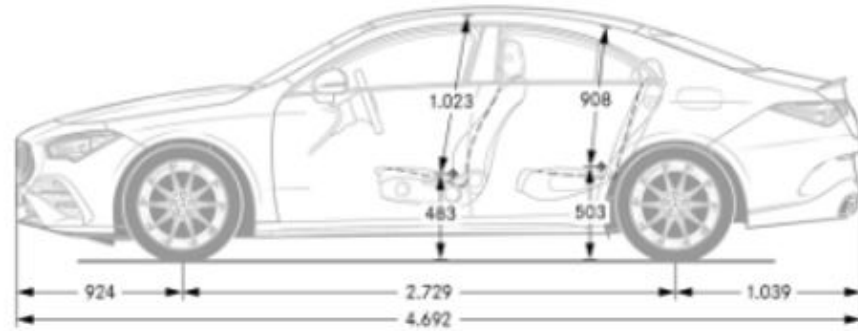

Specifications

CLA35C4

Chassis

Drivetrain

Transmission	AMG SPEEDSHIFT DCT 8G Automatic Transmission
Drive Configuration	AMG Performance 4MATIC

Engine

Engine Configurations	AMG-enhanced 2.0L inline-4 Turbo engine with Hybrid Assist
Power (hp)	302
Fuel Requirement (Octane)	91
Torque (lb-ft)	295
Compression	10:1
Fuel Tank Size (gallons)	13.5
Displacement (cc)	1,991

Performance

Acceleration 0-60 mph (sec)	4.8
Top Speed (mph)	150/155 icw R01

Fuel Economy

Exterior Dimensions

Wheels and Tires

Interior Dimensions