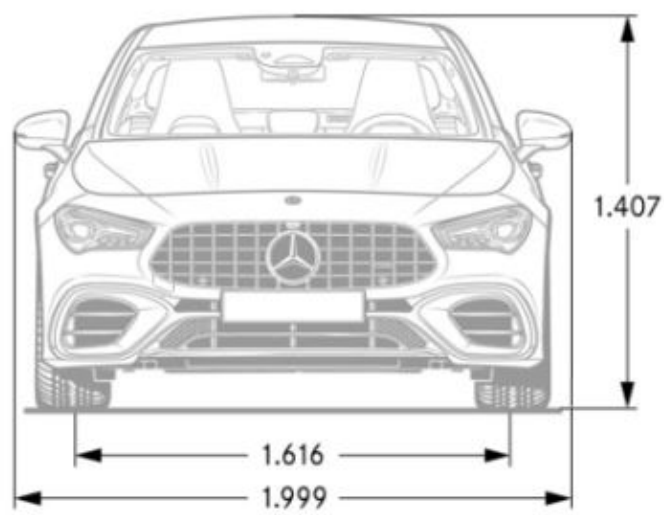

### Exterior Dimensions

### Interior Dimensions

*Chassis*

*Drivetrain*

**Transmission** AMG SPEEDSHIFT DCT 8G Automatic Transmission

**Drive Configuration** AMG Performance 4MATIC+

*Engine*

**Engine Configurations** Handcrafted AMG 2.0L inline-4 Turbo Engine

**Top Speed (mph)** 155

*Fuel Economy*

*Exterior Dimensions*

*Wheels and Tires*

*Interior Dimensions*