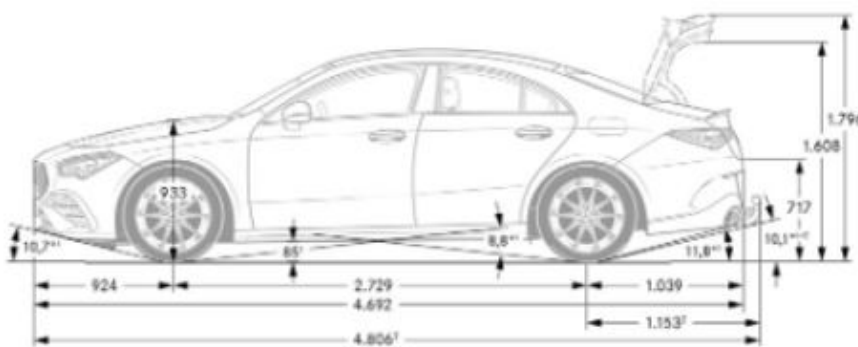

Specifications

CLA35C4

Chassis

Drivetrain

Transmission	AMG SPEEDSHIFT DCT 8G Automatic Transmission
Drive Configuration	AMG Performance 4MATIC

Engine

Engine Configurations	AMG-enhanced 2.0L inline-4 Turbo engine with Hybrid Assist
Power (hp)	302
Fuel Requirement (Octane)	91
Torque (lb-ft)	295
Compression	10:1
Fuel Tank Size (gallons)	13.5
Displacement (cc)	1,991

Performance

Acceleration 0-60 mph (sec)	4.8
Top Speed (mph)	150/155 icw R01

Fuel Economy

Exterior Dimensions

Wheels and Tires

Interior Dimensions