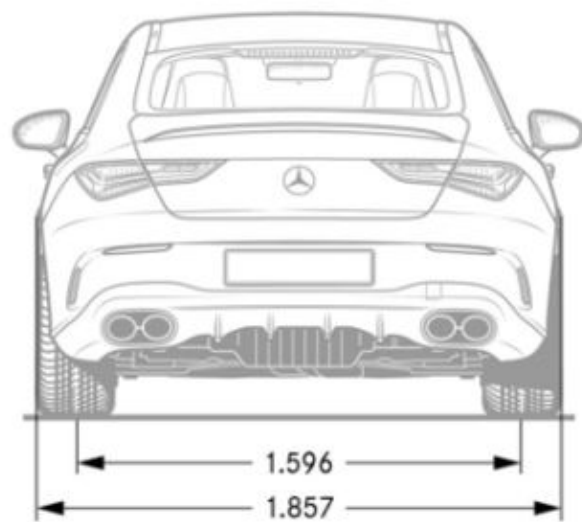

### Exterior Dimensions

### Interior Dimensions

*Chassis*

*Drivetrain*

**Transmission** AMG SPEEDSHIFT DCT 8G Automatic Transmission

**Drive Configuration** AMG Performance 4MATIC+

*Engine*

**Engine Configurations** Handcrafted AMG 2.0L inline-4 Turbo Engine

**Top Speed (mph)** 155

*Fuel Economy*

*Exterior Dimensions*

*Wheels and Tires*

*Interior Dimensions*